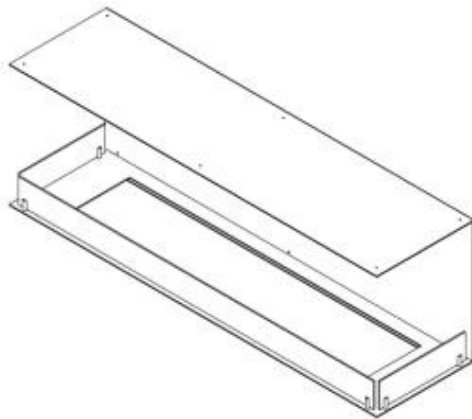

FOCO THREE 1500

BIO-30-153

Foco Three 1500 is a 150 cm wide built-in bioethanol fireplace, featuring flames visible from three sides, making it ideal for bioethanol fireplace media walls. As a standard, the Foco Three 1500 comes with two manual burners but can be upgraded to various remote-controlled burners. The fireplace is made of 4 mm thick black powder coated stainless steel and has tempered glass panels on the front and sides that protects the flames and ensures a safe environment.

Type

Fuel	Bioethanol
Product type	3-sided Built-in Bioethanol Fireplace
Flue/Chimney	Not Required
Brand	Foco
Use	Indoor
Flame view	Three-sided
Warranty	2 years

Size

Length/Width	150 cm
Height	50 cm
Depth	40 cm

Appearance

Material	Steel
Steel Thickness	4 mm
Colour	Black
Glas included	Yes

Foco Three 1500 - Automatic Burner

Foco Three 1500 - Manual Burner