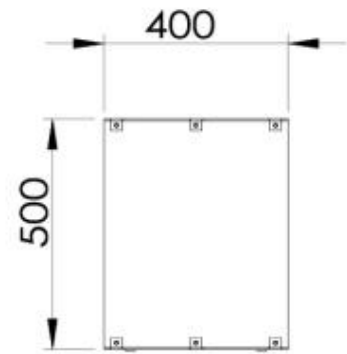

TECHNICAL SPECIFICATIONS

Burner - Features

Control	Manual
Control	Remote Control
Control	Automatic
Minimum room size	94 cubic metres
Minimum room size	140 cubic metres
Adjustable flame	Yes
Flame length	100 cm
Flame length	90 cm
Burning time up to	35 hours
Burning time up to	11 hours
Burning time up to	7.5 hours
Capacity	21 Litres
Capacity	6.8 Litres
Capacity	7 Litres
Power requirements	No
Power requirements	Yes
Heat output (max)	9,4 kW
Heat output (max)	6,4 kW

Size

Length/Width	150 cm
Height	50 cm
Depth	40 cm

Foco Two 1500 - Automatic Burner

Foco Two 1500 - Manual Burner