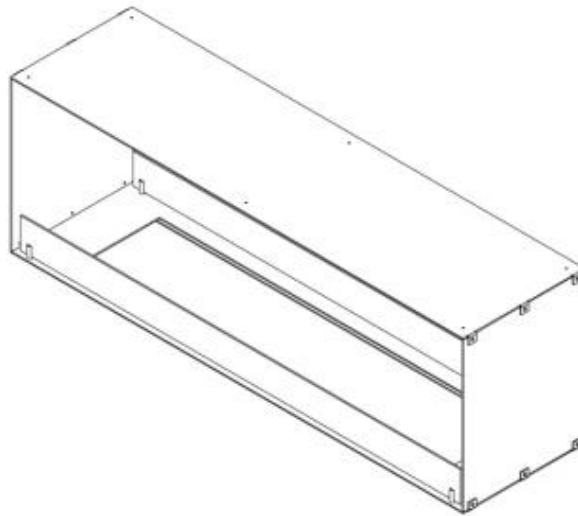

FOCO TWO 1500

BIO-30-151

Foco Two 1500 is a 150 cm wide, two-sided built-in bioethanol fireplace that allows viewing of flames from both sides, making it perfect for partition walls and TV setups. This fireplace is part of the Foco series, known for affordable built-in bioethanol fireplaces. It offers a choice between a manual or automatic burner, allowing customisation of flame control and operation. Constructed from 4 mm powder-coated stainless steel, the Foco Two 1500 features a sleek design that highlights the beauty of the flames.

TECHNICAL SPECIFICATIONS

Burner - Features

Control	Manual
Control	Remote Control
Control	Automatic
Minimum room size	94 cubic metres
Minimum room size	140 cubic metres
Adjustable flame	Yes
Flame length	100 cm
Flame length	90 cm
Burning time up to	35 hours
Burning time up to	11 hours
Burning time up to	7.5 hours
Capacity	21 Litres
Capacity	6.8 Litres
Capacity	7 Litres
Power requirements	No
Power requirements	Yes
Heat output (max)	9,4 kW
Heat output (max)	6,4 kW

Appearance

Material	Steel
Steel Thickness	4 mm
Colour	Black
Glas included	Yes

Type

Fuel	Bioethanol
Product type	See-through Built-in Bioethanol Fireplace
Flue/Chimney	Not Required
Brand	Foco
Use	Indoor
Flame view	See-through
Warranty	2 years

Size

Length/Width	150 cm
Height	50 cm
Depth	40 cm

Foco Two 1500 - Automatic Burner

Foco Two 1500 - Manual Burner