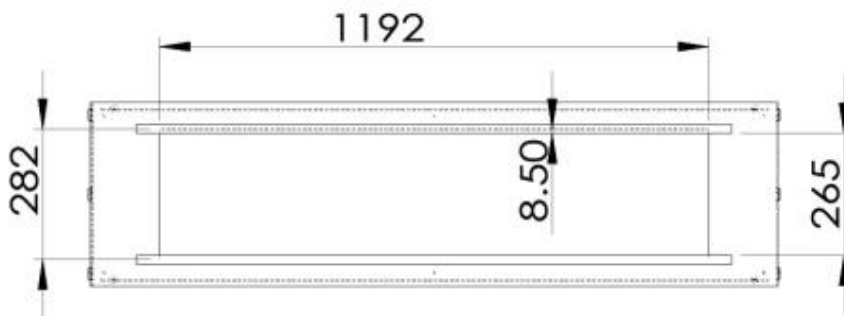

TECHNICAL SPECIFICATIONS

Burner - Features

Control	Manual
Control	Remote Control
Control	Automatic
Minimum room size	94 cubic metres
Minimum room size	140 cubic metres
Adjustable flame	Yes
Flame length	100 cm
Flame length	90 cm
Burning time up to	35 hours
Burning time up to	11 hours
Burning time up to	7.5 hours
Capacity	21 Litres
Capacity	6.8 Litres
Capacity	7 Litres
Power requirements	No
Power requirements	Yes
Heat output (max)	9,4 kW
Heat output (max)	6,4 kW

Size

Length/Width	150 cm
Height	50 cm
Depth	40 cm

Foco Two 1500 - Automatic Burner

Foco Two 1500 - Manual Burner