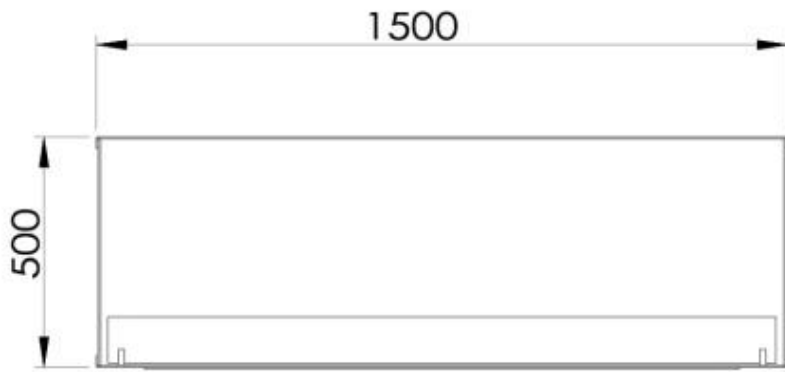

TECHNICAL SPECIFICATIONS

Burner - Features

Control	Manual
Control	Remote Control
Control	Automatic
Minimum room size	94 cubic metres
Minimum room size	140 cubic metres
Adjustable flame	Yes
Flame length	100 cm
Flame length	90 cm
Burning time up to	35 hours
Burning time up to	11 hours
Burning time up to	7.5 hours
Capacity	21 Litres
Capacity	6.8 Litres
Capacity	7 Litres
Power requirements	No
Power requirements	Yes
Heat output (max)	9,4 kW
Heat output (max)	6,4 kW

Size

Length/Width	150 cm
Height	50 cm
Depth	40 cm

Foco Two 1500 - Automatic Burner

Foco Two 1500 - Manual Burner