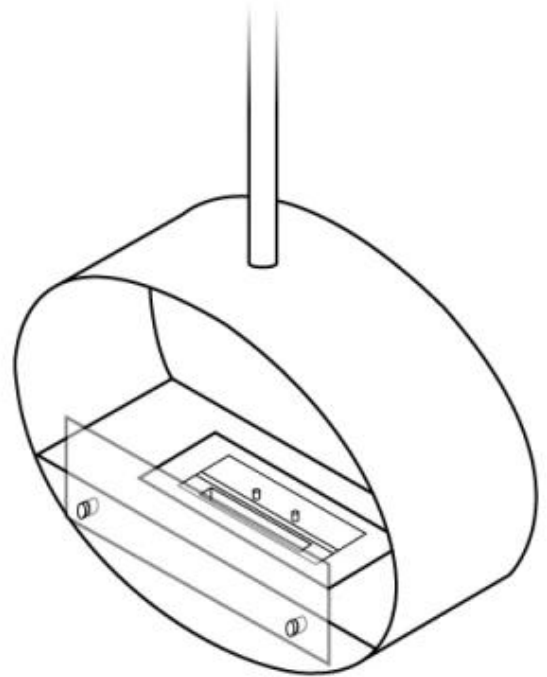

HALIFAX BLACK - 80 CM

BIO-40-107

Halifax is an elegant oval ceiling-mounted bioethanol fireplace with a width of 80 cm, featuring a 2-liter burner providing up to 7 hours of burn time per fill. Crafted from 4 mm thick powder-coated black steel, this suspended oval fireplace offers a sophisticated appearance. A safety glass in front of the flames protects against small drafts. Easy installation with the included bracket and ceiling rod, and the fireplace height can be adjusted.

TECHNICAL SPECIFICATIONS

Key Specifications

Product type	Ceiling-mounted bioethanol Fireplace
Brand	ScandiFlames
Use	Indoor
Warranty	2 years

Dimensions & Weight

Length/Width	80 cm
Height	60 cm
Depth	30 cm

Technical Specifications

Minimum room size	45 cubic metres
Fuel	Bioethanol
Burning time up to	7 hours
Capacity	2 Litres
Heat output (max)	2 kW
Consumption	0.3 L/h

Burner Specifications

Control	Manual
Adjustable flame	Yes
Flame length	21 cm
Remote control	No

Material and Appearance

Material	Steel
Colour	Black
Glas included	Yes

Installation Details

Flue/Chimney	Not Required
Power requirements	No

CACHFIRES