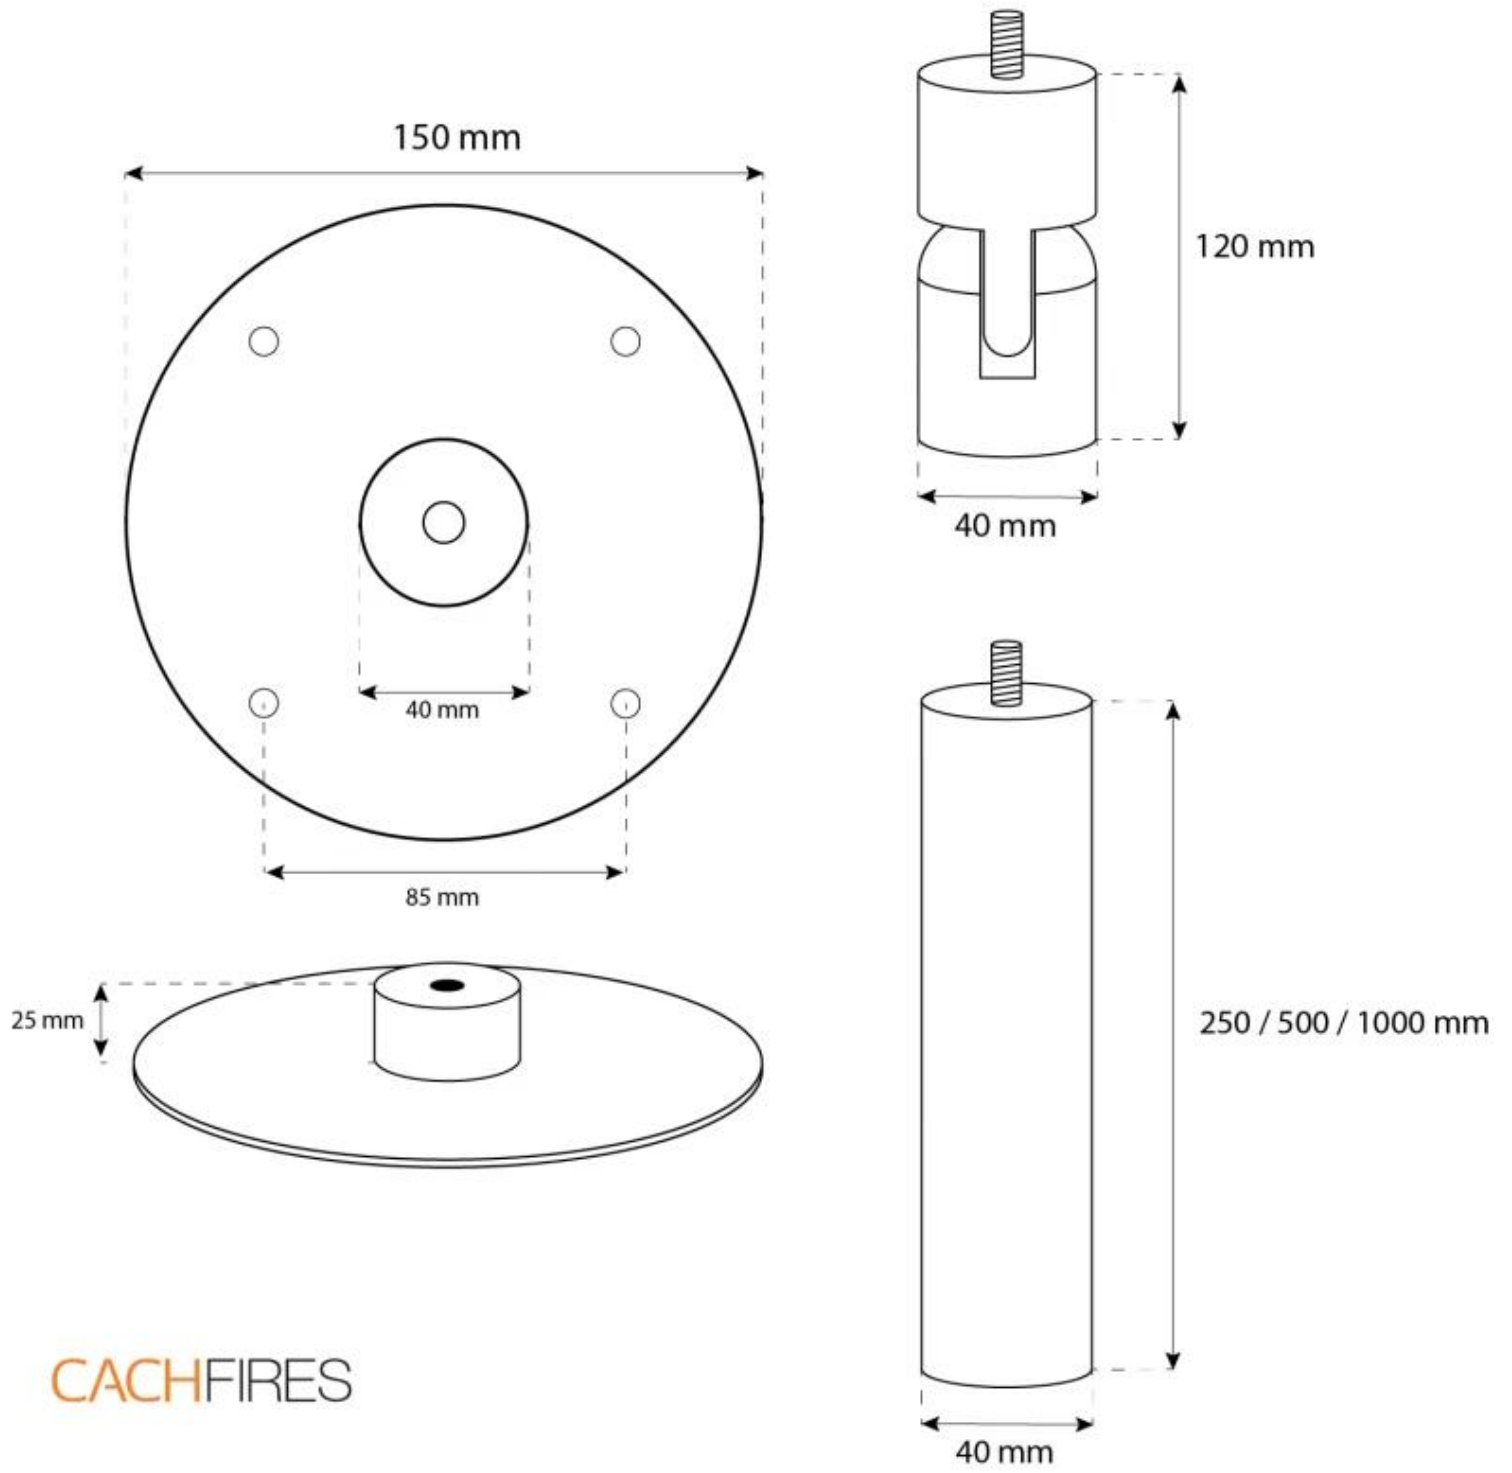

HALIFAX BLACK - 80 CM

BIO-40-107

Halifax is an elegant oval ceiling-mounted bioethanol fireplace with a width of 80 cm, featuring a 2-liter burner providing up to 7 hours of burn time per fill. Crafted from 4 mm thick powder-coated black steel, this suspended oval fireplace offers a sophisticated appearance. A safety glass in front of the flames protects against small drafts. Easy installation with the included bracket and ceiling rod, and the fireplace height can be adjusted.

TECHNICAL SPECIFICATIONS

Key Specifications

Product type	Ceiling-mounted bioethanol Fireplace
Brand	ScandiFlames
Use	Indoor
Warranty	2 years

Dimensions & Weight

Length/Width	80 cm
Height	60 cm
Depth	30 cm

Technical Specifications

Minimum room size	45 cubic metres
Fuel	Bioethanol
Burning time up to	7 hours
Capacity	2 Litres
Heat output (max)	2 kW
Consumption	0.3 L/h

Burner Specifications

Control	Manual
Adjustable flame	Yes
Flame length	21 cm
Remote control	No

Material and Appearance

Material	Steel
Colour	Black
Glas included	Yes

Installation Details

Flue/Chimney	Not Required
Power requirements	No

CACHFIRES