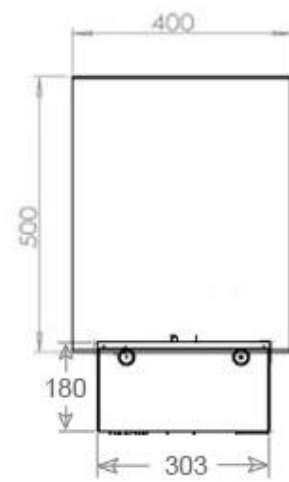

Key Specifications

Product type	See-through Built-in Opti-myst Fireplace
Brand	Foco
Use	Indoor
Warranty	2 years

Size & Weight

Length/Width	120 cm
Height	50 cm
Depth	40 cm
Weight	30 kg
Cable length	150 cm

Material & Appearance

Material	Steel
Colour	Black
Finish	Matte
Interior (colour/material)	Black
Flame view	46
Decoration	Wood (Additional)
Glas included	Yes
Glass Height	15 cm

Installation Details

Required ventilation opening	420
Flue/Chimney	Not Required
Power requirements	Yes