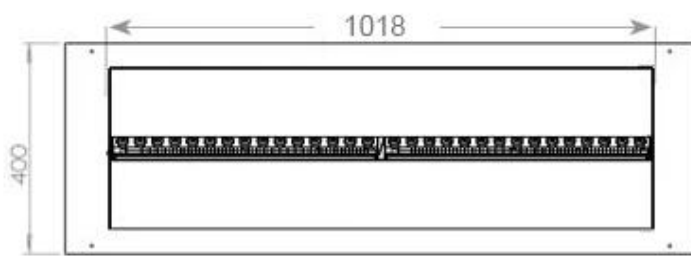

Material & Appearance

Material	Steel
Colour	Black
Finish	Matte
Interior (colour/material)	Black
Flame view	46
Decoration	Wood (Additional)
Glas included	Yes
Glass Height	15 cm

Installation Details

Required ventilation opening	420
Flue/Chimney	Not Required
Power requirements	Yes