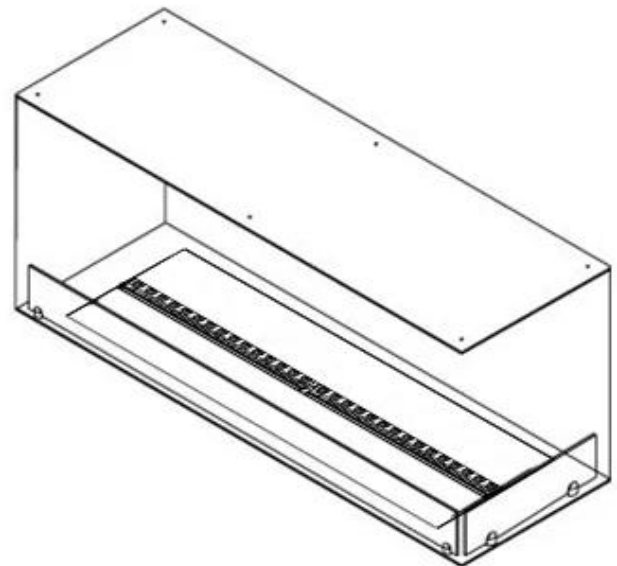

FOCO MYST CORNER RIGHT 1200

HYB-30-118

Foco Myst Corner 1200 water vapor fireplace, 150 cm, for installation in the corner of a wall. This model is right-facing.

TECHNICAL SPECIFICATIONS

Features

Adjustable flame	Yes
Control	Remote Control
Remote control	Yes (included)
Thermostat	No

Key Specifications

Product type	See-through Built-in Opti-myst Fireplace
Brand	Foco
Use	Indoor
Warranty	2 years

Size & Weight

Length/Width	120 cm
Height	50 cm
Depth	40 cm
Weight	30 kg
Cable length	150 cm

Material & Appearance

Material	Steel
Colour	Black
Finish	Matte
Interior (colour/material)	Black
Flame view	46
Decoration	Wood (Additional)
Glas included	Yes
Glass Height	15 cm

Installation Details

Required ventilation opening	420
Flue/Chimney	Not Required
Power requirements	Yes