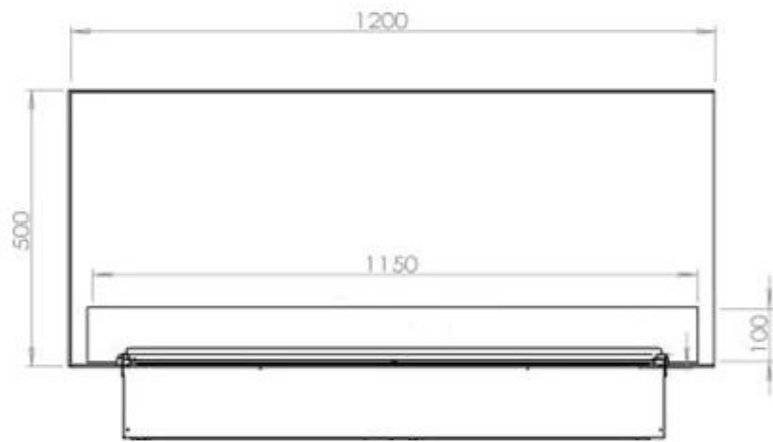

Key Specifications

Product type	See-through Built-in Opti-myst Fireplace
Brand	Foco
Use	Indoor
Warranty	2 years

Size & Weight

Length/Width	120 cm
Height	50 cm
Depth	40 cm
Weight	30 kg
Cable length	150 cm

Material & Appearance

Material	Steel
Colour	Black
Finish	Matte
Interior (colour/material)	Black
Flame view	46
Decoration	Wood (Additional)
Glas included	Yes
Glass Height	15 cm

Installation Details

Required ventilation opening	420
Flue/Chimney	Not Required
Power requirements	Yes