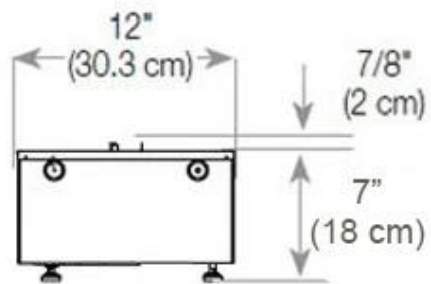

#### Size & Weight

Length/Width	120 cm
Height	50 cm
Depth	40 cm
Weight	30 kg
Cable length	150 cm

#### Material & Appearance

Material	Steel
Colour	Black
Finish	Matte
Interior (colour/material)	Black
Flame view	46
Decoration	Wood (Additional)
Glas included	Yes
Glass Height	15 cm

#### Installation Details

Required ventilation opening	420
Flue/Chimney	Not Required
Power requirements	Yes

CASSETTE 1000 MANUAL

FRONT

SIDE

CASSETTE 100 AUTOMATIC