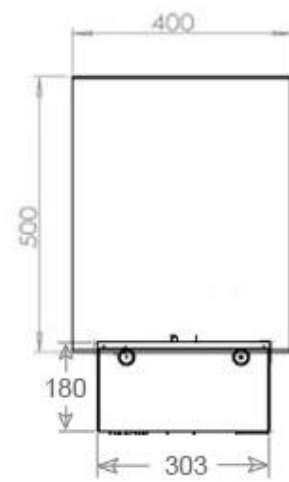

#### Size & Weight

Length/Width	120 cm
Height	50 cm
Depth	40 cm
Weight	30 kg
Cable length	150 cm

#### Material & Appearance

Material	Steel
Colour	Black
Finish	Matte
Interior (colour/material)	Black
Flame view	46
Decoration	Wood (Additional)
Glas included	Yes
Glass Height	15 cm