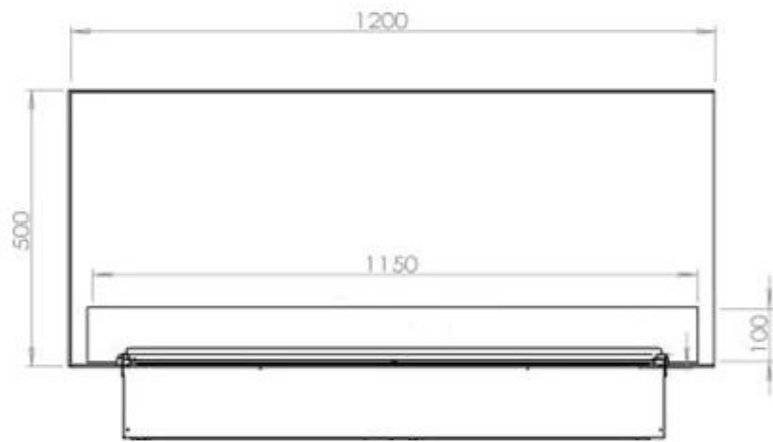

#### Size & Weight

Length/Width	120 cm
Height	50 cm
Depth	40 cm
Weight	30 kg
Cable length	150 cm

#### Material & Appearance

Material	Steel
Colour	Black
Finish	Matte
Interior (colour/material)	Black
Flame view	46
Decoration	Wood (Additional)
Glas included	Yes
Glass Height	15 cm