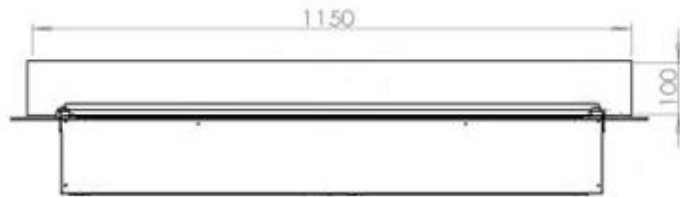

Key Specifications

Product type	4-sided Opti-myst Fireplace
Brand	Foco
Use	Indoor
Warranty	2 years

Size & Weight

Length/Width	120 cm
Depth	40 cm
Weight	30 kg
Cable lenght	150 cm

Technical Specifications

Burner Model	Dimplex Optimyst Cassette 1000
Fuel	Water & Electricity
Burning time up to	10 hours
Capacity	2 Litres
Flame colours	1 colours
Heat output (max)	No heat kW
Consumption	440 L/h

Material & Appearance

Material	Steel
Colour	Black
Finish	Matte
Interior (colour/material)	Black
Flame view	44,1
Decoration	Wood (Additional)
Glas included	Yes
Glass Height	15 cm

Installation Details

Required ventilation opening	420
Flue/Chimney	Not Required