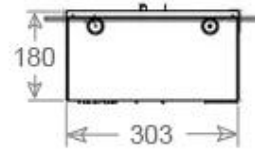

Key Specifications

Product type	4-sided Opti-myst Fireplace
Brand	Foco
Use	Indoor
Warranty	2 years

Size & Weight

Length/Width	120 cm
Depth	40 cm
Weight	30 kg
Cable lenght	150 cm

Technical Specifications

Burner Model	Dimplex Optimyst Cassette 1000
Fuel	Water & Electricity
Burning time up to	10 hours
Capacity	2 Litres
Flame colours	1 colours
Heat output (max)	No heat kW
Consumption	440 L/h

Material & Appearance

Material	Steel
Colour	Black
Finish	Matte
Interior (colour/material)	Black
Flame view	44,1
Decoration	Wood (Additional)
Glas included	Yes
Glass Height	15 cm

Installation Details

Required ventilation opening	420
Flue/Chimney	Not Required