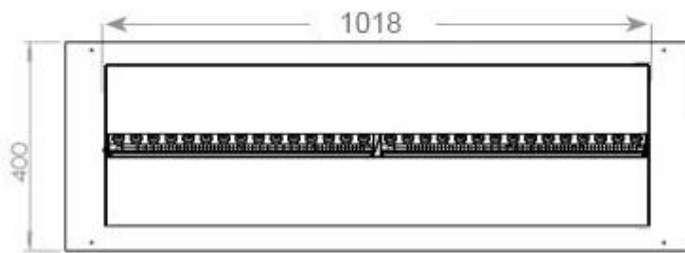

Key Specifications

Product type	4-sided Opti-myst Fireplace
Brand	Foco
Use	Indoor
Warranty	2 years

Size & Weight

Length/Width	120 cm
Depth	40 cm
Weight	30 kg
Cable lenght	150 cm

Technical Specifications

Burner Model	Dimplex Optimyst Cassette 1000
Fuel	Water & Electricity
Burning time up to	10 hours
Capacity	2 Litres
Flame colours	1 colours
Heat output (max)	No heat kW
Consumption	440 L/h

Material & Appearance

Material	Steel
Colour	Black
Finish	Matte
Interior (colour/material)	Black
Flame view	44,1
Decoration	Wood (Additional)
Glas included	Yes
Glass Height	15 cm

Installation Details

Required ventilation opening	420
Flue/Chimney	Not Required