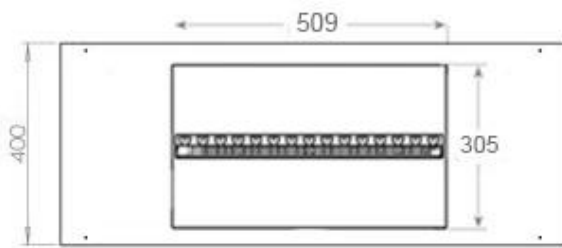

Key Specifications

Product type	4-sided Opti-myst Fireplace
Brand	Foco
Use	Indoor
Warranty	2 years

Size & Weight

Length/Width	100 cm
Depth	40 cm
Weight	25 kg
Cable lenght	150 cm

Technical Specifications

Fuel	Water & Electricity
Burner Model	Dimplex Optimyst Cassette 500
Burning time up to	10 hours
Capacity	2 Litres
Flame colours	1 colours
Heat output (max)	No heat kW
Consumption	220 L/h

Material & Appearance

Material	Steel
Colour	Black
Finish	Matte
Interior (colour/material)	Black
Flame view	44,1
Decoration	Wood (Additional)
Glas included	Yes
Glass Height	15 cm

Installation Details

Required ventilation opening	210
Flue/Chimney	Not Required