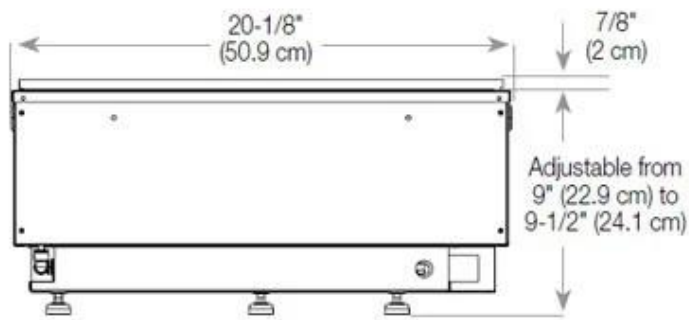

Key Specifications

Product type	4-sided Opti-myst Fireplace
Brand	Foco
Use	Indoor
Warranty	2 years

Size & Weight

Length/Width	100 cm
Depth	40 cm
Weight	25 kg
Cable lenght	150 cm

Technical Specifications

Fuel	Water & Electricity
Burner Model	Dimplex Optimyst Cassette 500
Burning time up to	10 hours
Capacity	2 Litres
Flame colours	1 colours
Heat output (max)	No heat kW
Consumption	220 L/h

Material & Appearance

Material	Steel
Colour	Black
Finish	Matte
Interior (colour/material)	Black
Flame view	44,1
Decoration	Wood (Additional)
Glas included	Yes
Glass Height	15 cm

Installation Details

Required ventilation opening	210
Flue/Chimney	Not Required

CASSETTE 500 MANUAL

TOP

FRONT

SIDE

CASSETTE 500 AUTOMATIC

TOP

FRONT

SIDE