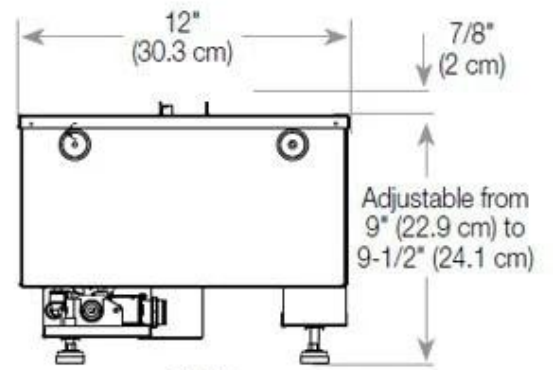

Key Specifications

Product type	4-sided Opti-myst Fireplace
Brand	Foco
Use	Indoor
Warranty	2 years

Size & Weight

Length/Width	100 cm
Depth	40 cm
Weight	25 kg
Cable lenght	150 cm

Technical Specifications

Fuel	Water & Electricity
Burner Model	Dimplex Optimyst Cassette 500
Burning time up to	10 hours
Capacity	2 Litres
Flame colours	1 colours
Heat output (max)	No heat kW
Consumption	220 L/h

Material & Appearance

Material	Steel
Colour	Black
Finish	Matte
Interior (colour/material)	Black
Flame view	44,1
Decoration	Wood (Additional)
Glas included	Yes
Glass Height	15 cm

Installation Details

Required ventilation opening	210
Flue/Chimney	Not Required

CASSETTE 500 MANUAL

TOP

FRONT

SIDE

CASSETTE 500 AUTOMATIC

TOP

FRONT

SIDE