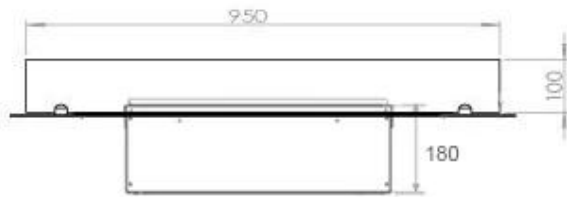

Key Specifications

Product type	4-sided Opti-myst Fireplace
Brand	Foco
Use	Indoor
Warranty	2 years

Size & Weight

Length/Width	100 cm
Depth	40 cm
Weight	25 kg
Cable lenght	150 cm

Technical Specifications

Fuel	Water & Electricity
Burner Model	Dimplex Optimyst Cassette 500
Burning time up to	10 hours
Capacity	2 Litres
Flame colours	1 colours
Heat output (max)	No heat kW
Consumption	220 L/h

Material & Appearance

Material	Steel
Colour	Black
Finish	Matte
Interior (colour/material)	Black
Flame view	44,1
Decoration	Wood (Additional)
Glas included	Yes
Glass Height	15 cm

Installation Details

Required ventilation opening	210
Flue/Chimney	Not Required