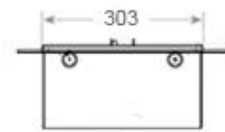

Key Specifications

Product type	4-sided Opti-myst Fireplace
Brand	Foco
Use	Indoor
Warranty	2 years

Size & Weight

Length/Width	100 cm
Depth	40 cm
Weight	25 kg
Cable lenght	150 cm

Technical Specifications

Fuel	Water & Electricity
Burner Model	Dimplex Optimyst Cassette 500
Burning time up to	10 hours
Capacity	2 Litres
Flame colours	1 colours
Heat output (max)	No heat kW
Consumption	220 L/h

Material & Appearance

Material	Steel
Colour	Black
Finish	Matte
Interior (colour/material)	Black
Flame view	44,1
Decoration	Wood (Additional)
Glas included	Yes
Glass Height	15 cm

Installation Details

Required ventilation opening	210
Flue/Chimney	Not Required