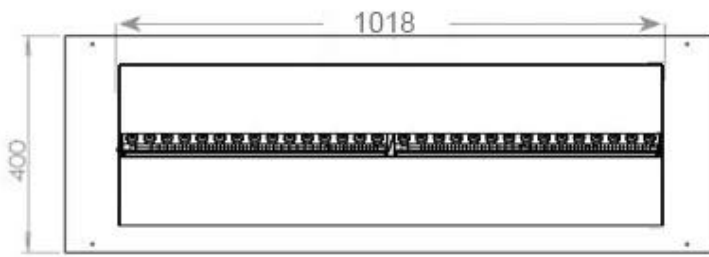

Appearance

Interior	Black
Finish	Matte
Decoration	Wood (Additional)
Glass Height	15 cm
Glas included	Yes
Materials	Steel
Flame colours	1 colours
Colour	Black

Size

Cable lenght	150 cm
Weight	40 kg
Depth	40 cm
Length/Width	120 cm
Height	50 cm