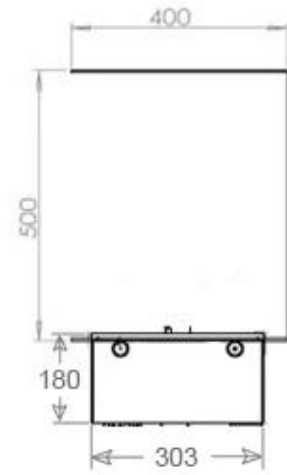

Appearance

Interior	Black
Finish	Matte
Decoration	Wood (Additional)
Glass Height	15 cm
Glas included	Yes
Materials	Steel
Flame colours	1 colours
Colour	Black

Size

Cable lenght	150 cm
Weight	40 kg
Depth	40 cm
Length/Width	120 cm
Height	50 cm