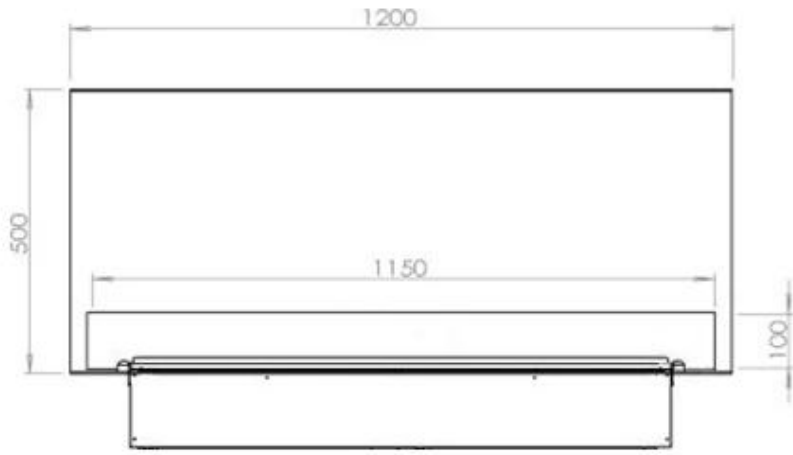

Appearance

Interior	Black
Finish	Matte
Decoration	Wood (Additional)
Glass Height	15 cm
Glas included	Yes
Materials	Steel
Flame colours	1 colours
Colour	Black

Size

Cable lenght	150 cm
Weight	40 kg
Depth	40 cm
Length/Width	120 cm
Height	50 cm