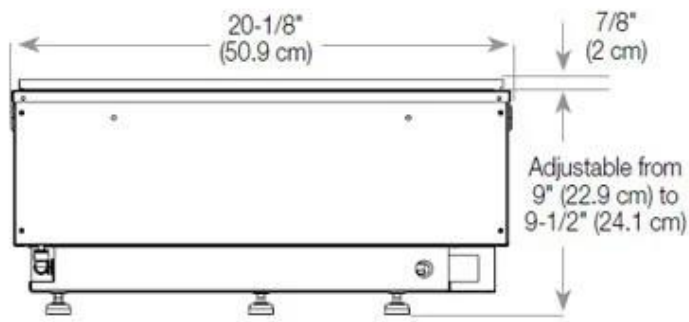

CASSETTE 500 AUTOMATIC

FRONT