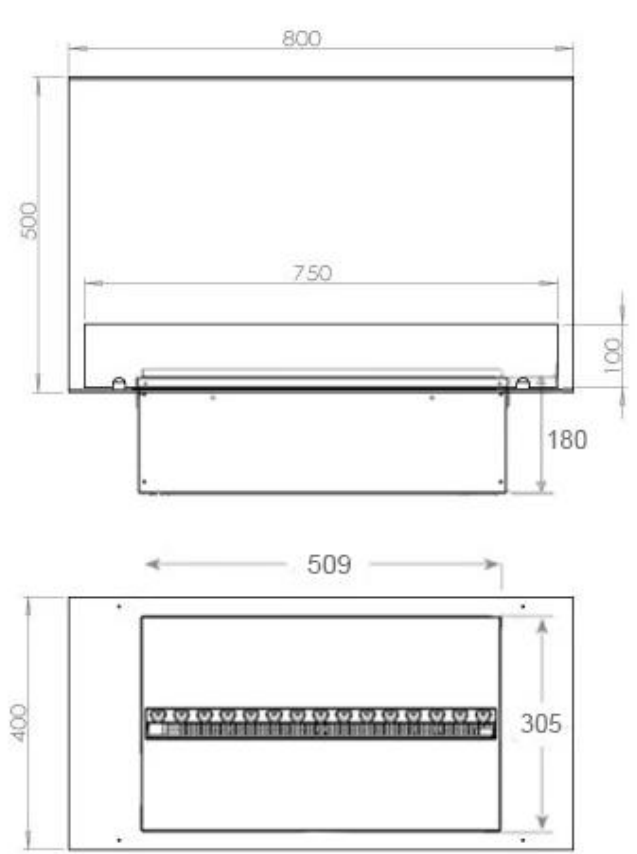

#### Size & Weight

Length/Width	80 cm
Height	50 cm
Depth	40 cm
Weight	25 kg
Cable length	150 cm

#### Material & Appearance

Material	Steel
Colour	Black
Finish	Matte
Interior (colour/material)	Black
Decoration	Wood (Additional)
Glas included	Yes
Glass Height	15 cm

#### Installation Details

Required ventilation opening	210
------------------------------	-----

Flue/Chimney

Not Required

Power requirements

Yes

CASSETTE 500 MANUAL

TOP