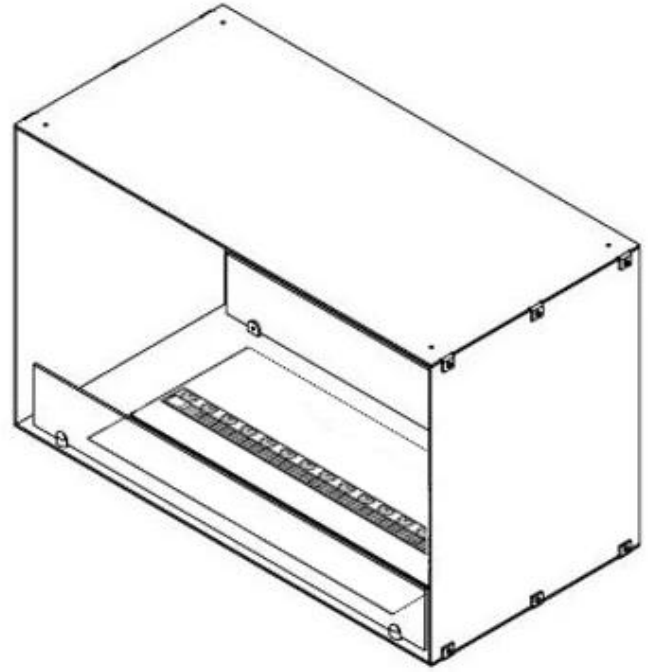

Key Specifications

| | |
|--------------|--|
| Product type | See-through Built-in Opti-myst Fireplace |
| Brand | Foco |
| Use | Indoor |
| Warranty | 2 years |

Size & Weight

| | |
|--------------|--------|
| Length/Width | 80 cm |
| Height | 50 cm |
| Depth | 40 cm |
| Weight | 25 kg |
| Cable length | 150 cm |

Material & Appearance

| | |
|----------------------------|-------------------|
| Material | Steel |
| Colour | Black |
| Finish | Matte |
| Interior (colour/material) | Black |
| Decoration | Wood (Additional) |
| Glas included | Yes |
| Glass Height | 15 cm |

Installation Details

| | |
|------------------------------|-----|
| Required ventilation opening | 210 |
|------------------------------|-----|

Flue/Chimney

Not Required

Power requirements

Yes

CASSETTE 500 MANUAL