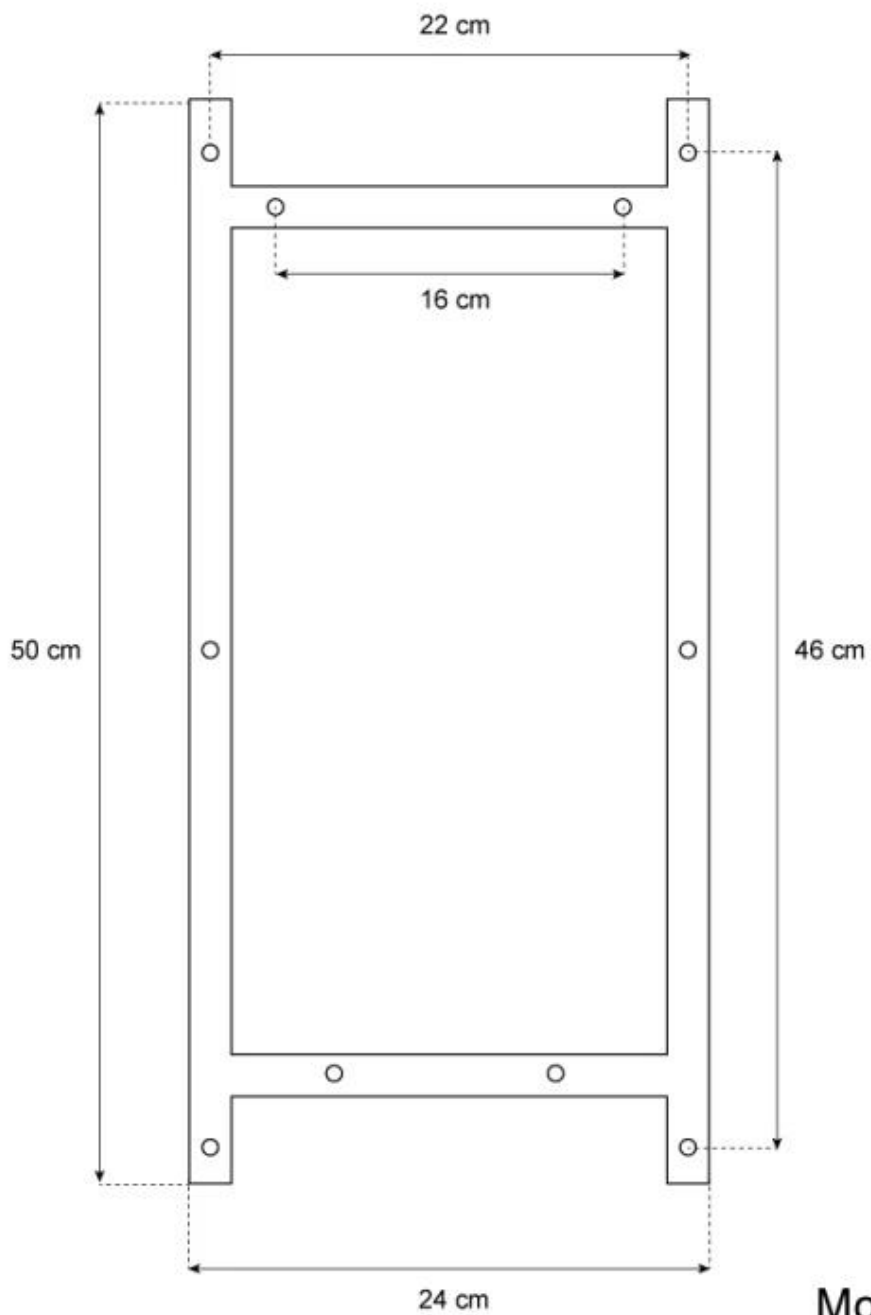

TECHNICAL SPECIFICATIONS

Key Specifications

Product type	Wall-mounted Bioethanol Fireplace
Brand	ScandiFlames
Use	Indoor
Warranty	2 years

Dimensions & Weight

Length/Width	48 cm
Height	63 cm
Depth	28,6 cm
Weight	25 kg

Technical Specifications

Minimum room size	40 m ³
Fuel	Bioethanol
Burning time up to	4.5 hours
Capacity	1 Litres
Heat output (max)	1,9 kW
Consumption	0.2 L/h
Recommended air change rate	1

Burner Specifications

Adjustable flame	Yes
Control	Manual
Burner Model	1 Litre Premium
Flame length	13 cm
Remote control	No

Material and Appearance

Material	Steel
Colour	Black
Glas included	Yes

Installation Details

Flue/Chimney	Not Required
Power Requirements	No