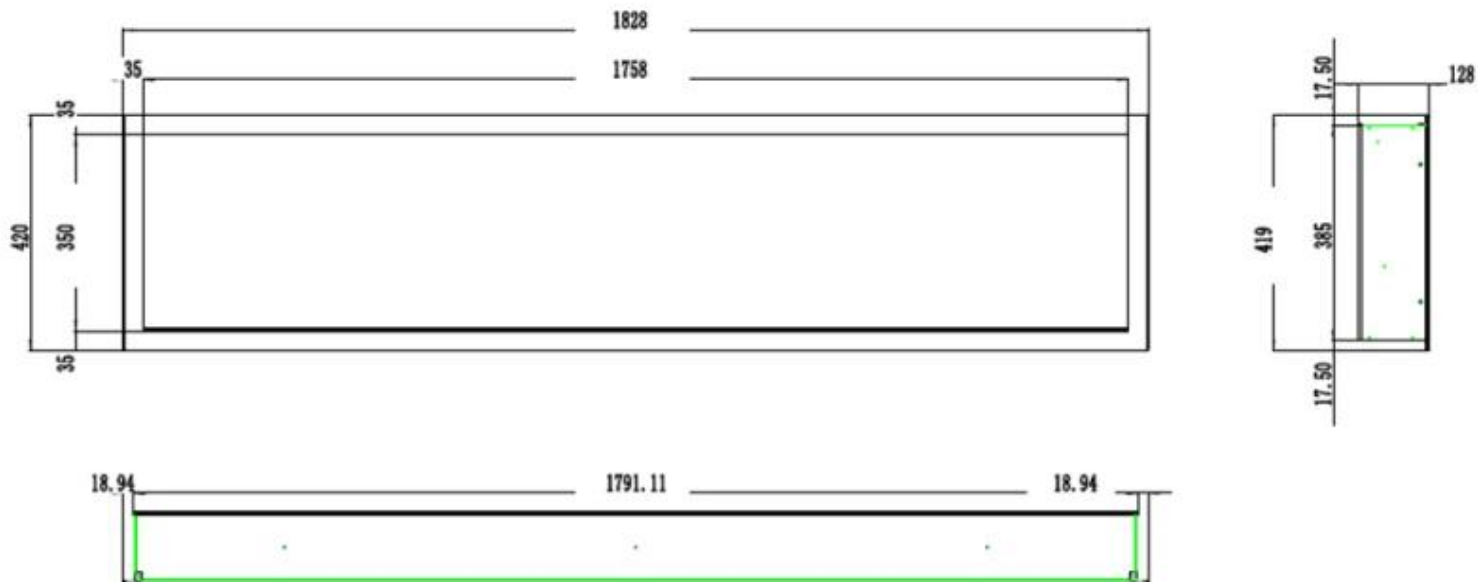

TECHNICAL SPECIFICATIONS

Key Specifications

Product type	1-sided Built-in Electric Fireplace
Product type	Wall-mounted Electric Fireplace
Certification	CE
Use	Indoor
Warranty	2 years

Size & Weight

Depth	12.8 cm
Length/Width	92 cm
Height	42 cm
Depth	13 cm
Weight	13,4 kg
Weight (incl. packaging)	17,3 kg

Material & Appearance

Material	Steel
Material	Glass
Colour	Black
Finish	Matte
Interior (colour/material)	Black
Flame view	Front
Decoration	White Stones

Decoration	Crystals
Decoration	Wooden Logs
Glass included	Yes
Glass Height	35 cm
Glass Length	175.8 cm
Glass Length	158 cm
Glass Length	145.4 cm
Glass Length	120 cm
Glass Length	107.3 cm
Glass Length	84.5 cm

Installation Details

Built-in Height	38,5
Built-in Depth	12,8
Built-in Length	179,11
Flue/Chimney	Not Required
Power requirements	Yes
Power requirements	220-240V

PREMIER SLIM - 182.8 CM