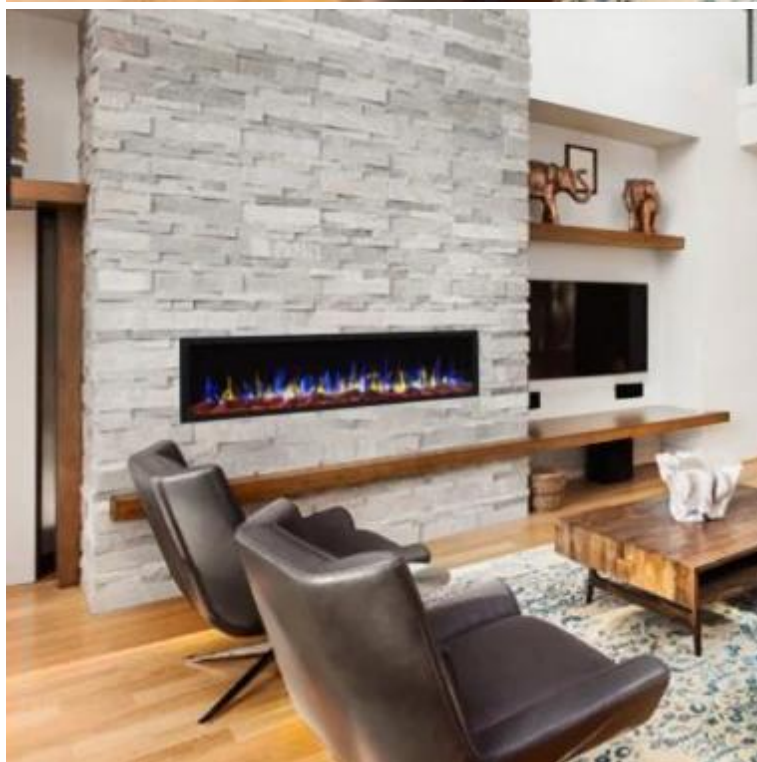

PRIDE SLIM ELECTRIC FIREPLACE - 92 CM

ELP-80-139S-92

The Aflamo Pride Slim Electric Fireplace is the perfect combination of modern design and functionality. With its ultra-slim 12.8 cm depth and sleek black finish, it fits seamlessly into both wall-mounted and built-in spaces. This heat-free unit delivers beautiful, realistic flame effects that create a stylish, cosy atmosphere without added warmth. It's ideal for creating ambiance year-round.

Technical Specifications

Burner Type	Classic flame
Fuel	Electricity
Flame colours	3 colours
Flame Brightness Levels	5
Heat output (min.)	No heat kW
Heat output (max)	No heat kW

Features

Control	Remote Control
Control	Control Panel
Remote control	Yes (included)
Thermostat	No
Audio Module	No

Material & Appearance

Material	Steel
Material	Glass
Colour	Black
Finish	Matte
Interior (colour/material)	Black
Flame view	Front
Decoration	White Stones

Decoration	Crystals
Decoration	Wooden Logs
Glass included	Yes
Glass Height	35 cm
Glass Length	175.8 cm
Glass Length	158 cm
Glass Length	145.4 cm
Glass Length	120 cm
Glass Length	107.3 cm
Glass Length	84.5 cm