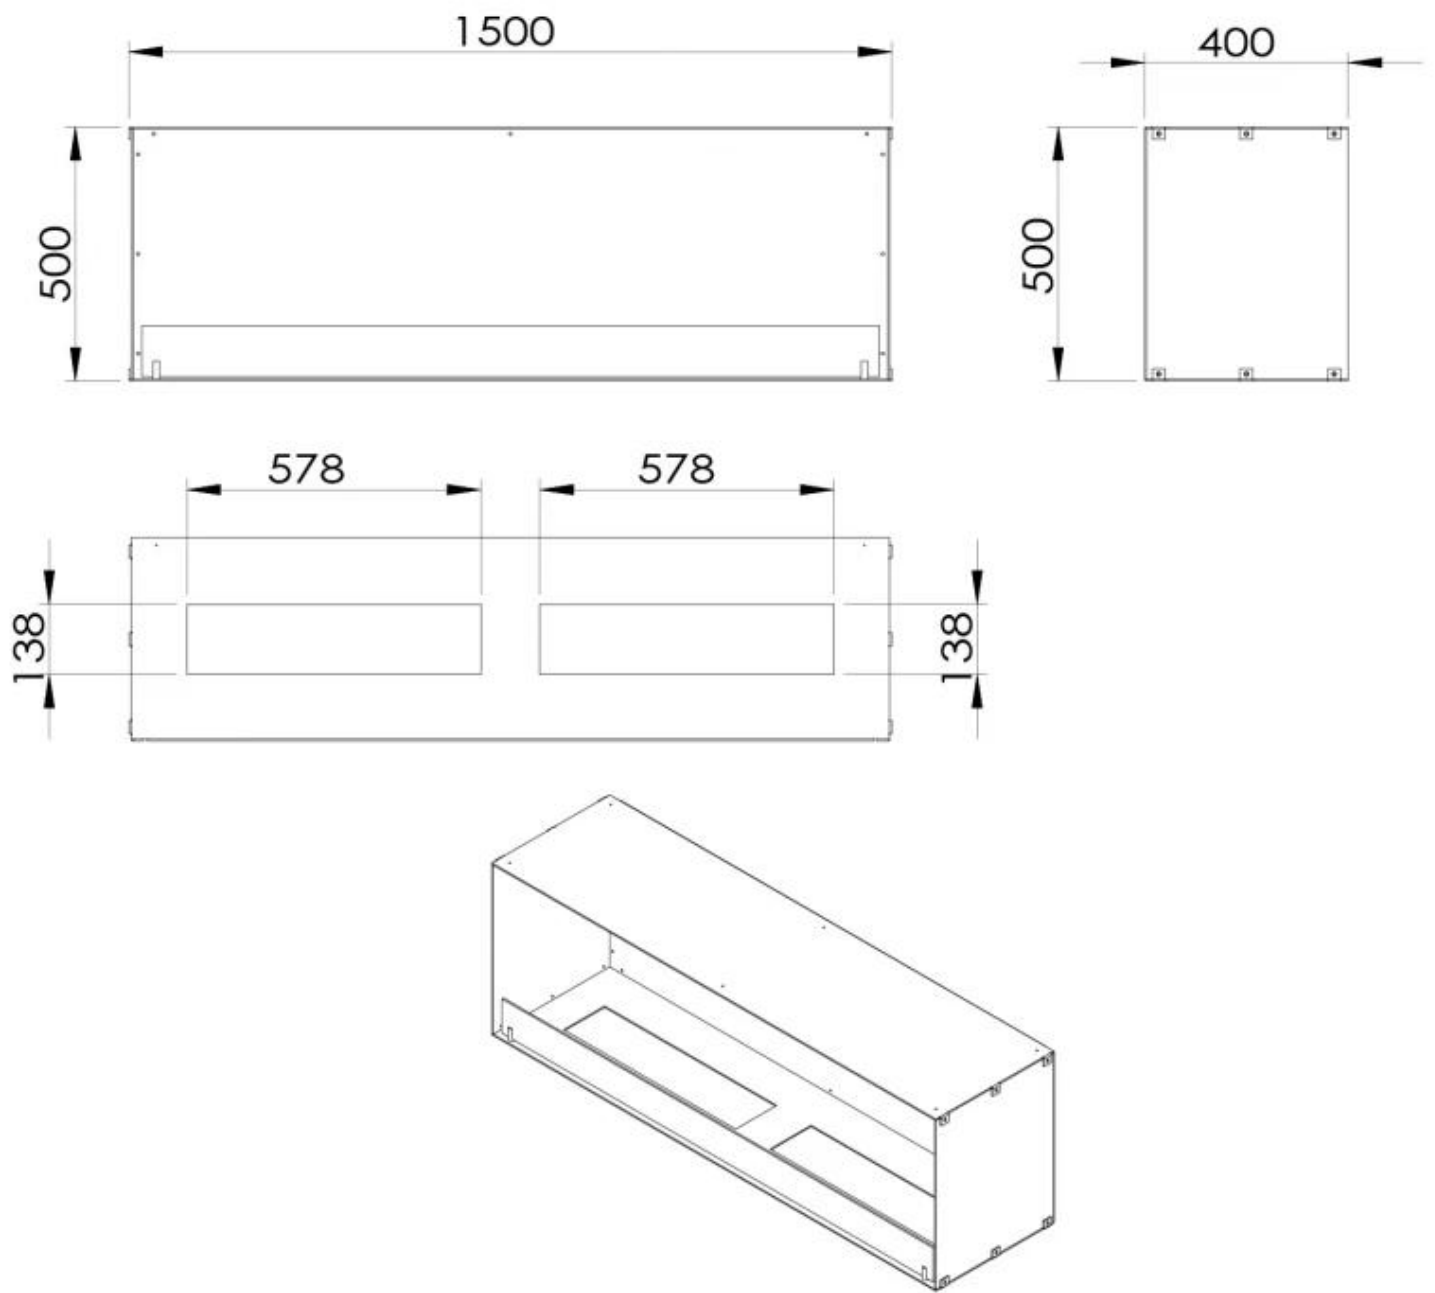

Foco One 1500 - Manual Burner