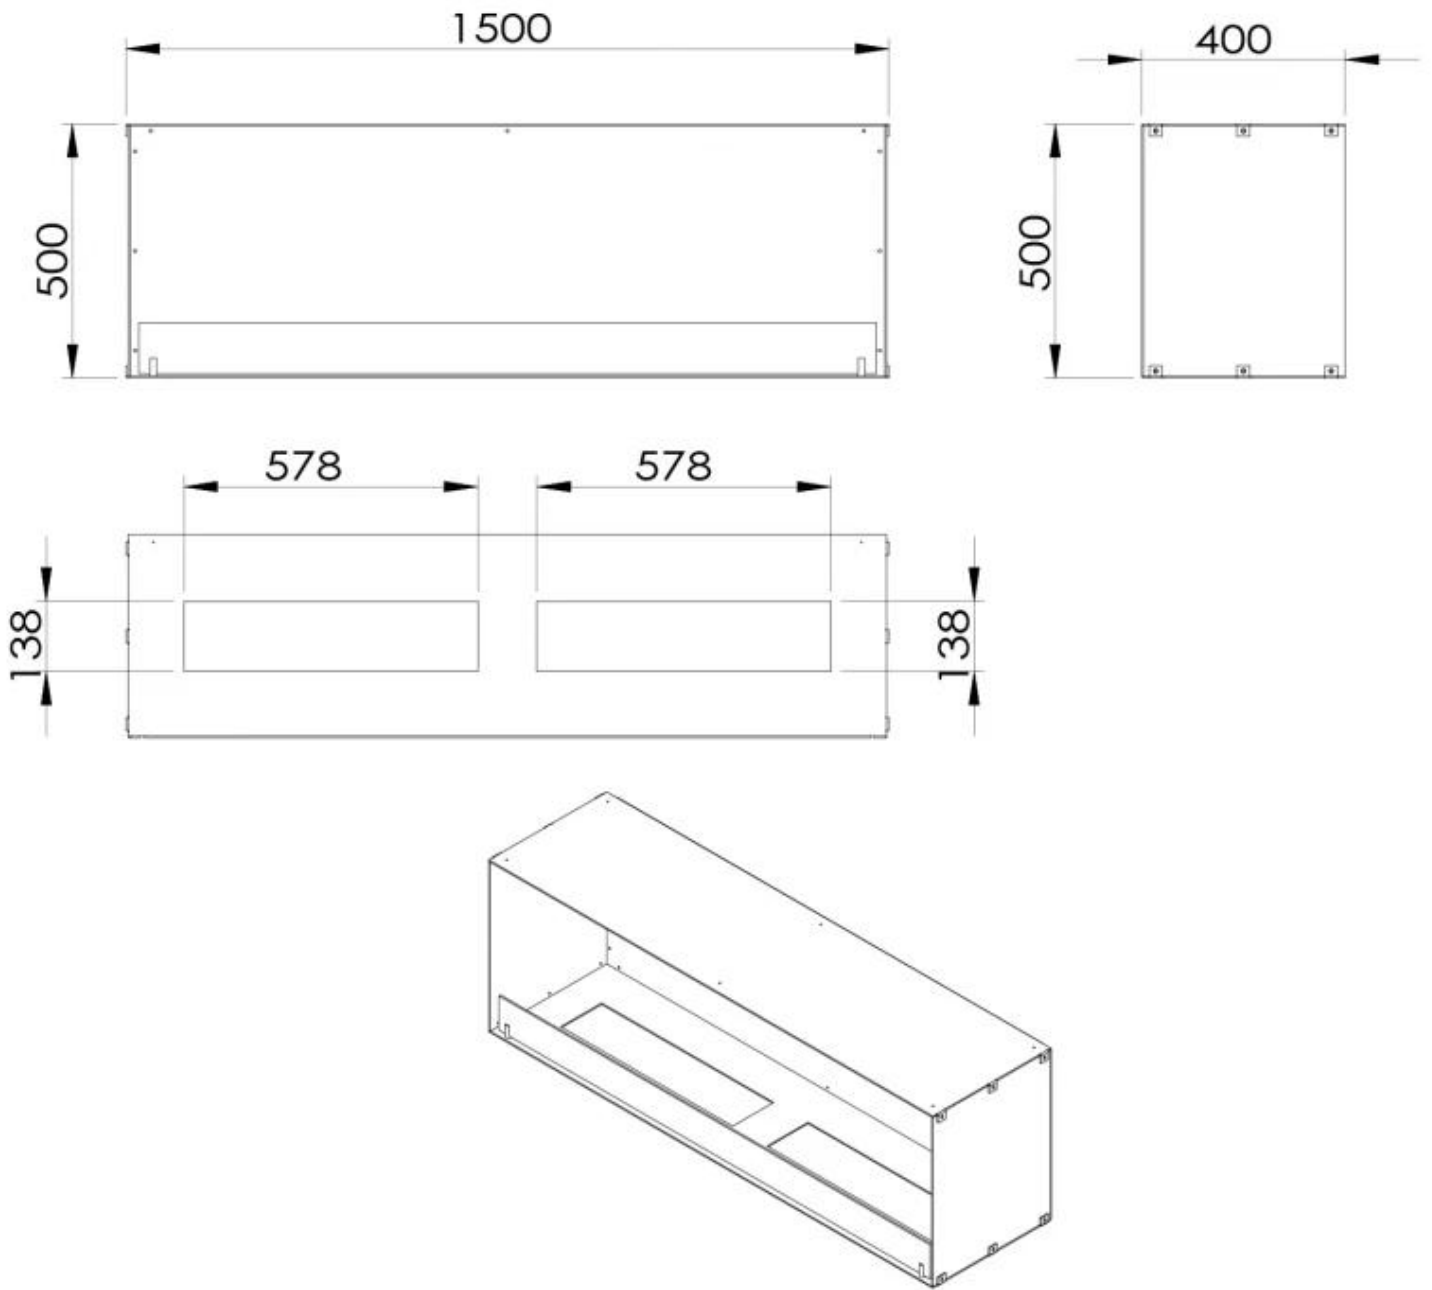

Foco One 1500 - Manual Burner