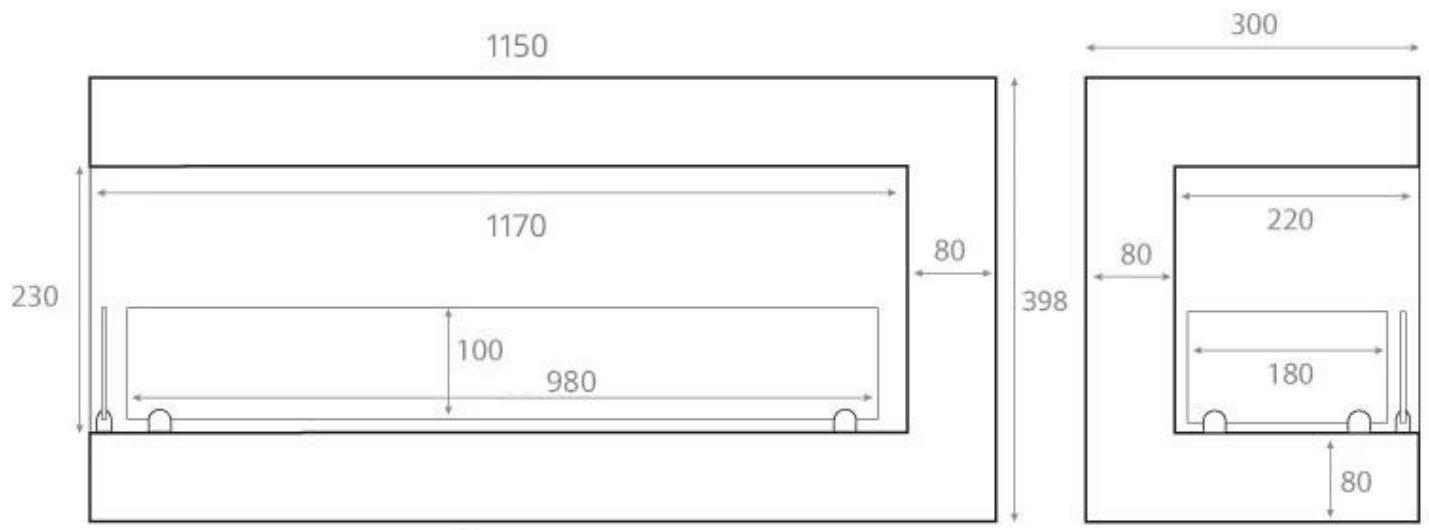

Front

Right