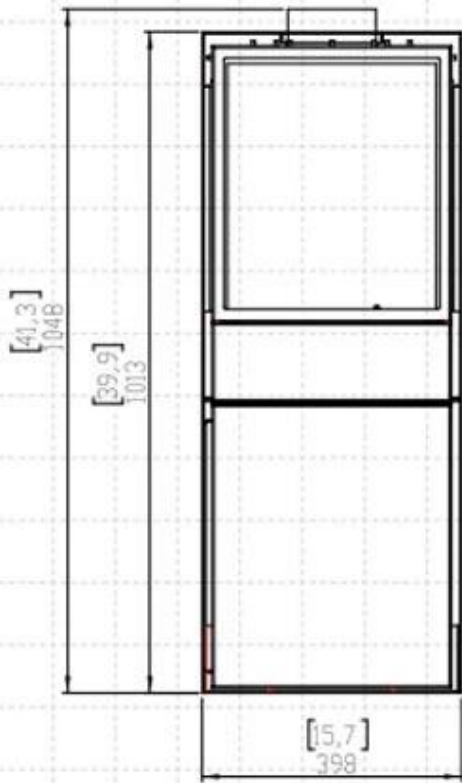

Type

Producttype	Bioethanol Stove
Warranty	2 years
Flame view	Front
Use	Indoor
Brand	Planika Fires

Size

Weight	62 kg
Depth	32,2 cm
Length/Width	40 cm
Height	101,5 cm

FRONT VIEW

SIDE VIEW

TOP VIEW