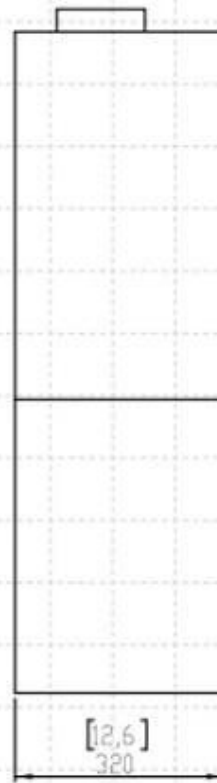

Type

Producttype	Bioethanol Stove
Warranty	2 years
Flame view	Front
Use	Indoor
Brand	Planika Fires

Size

Weight	62 kg
Depth	32,2 cm
Length/Width	40 cm
Height	101,5 cm

FRONT VIEW

SIDE VIEW

TOP VIEW