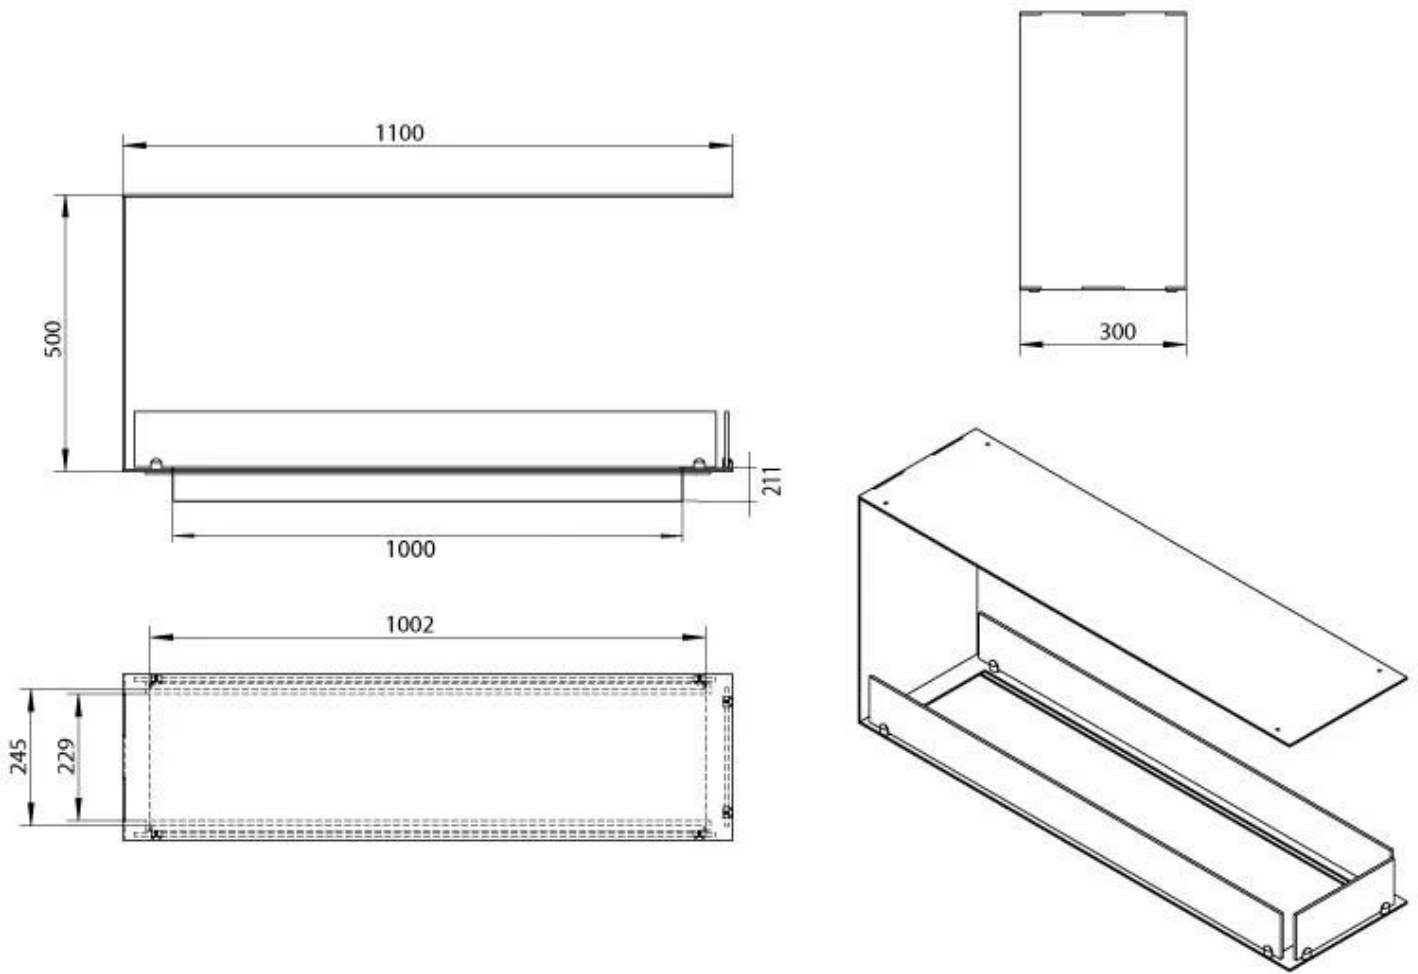

Automatic burner 1000