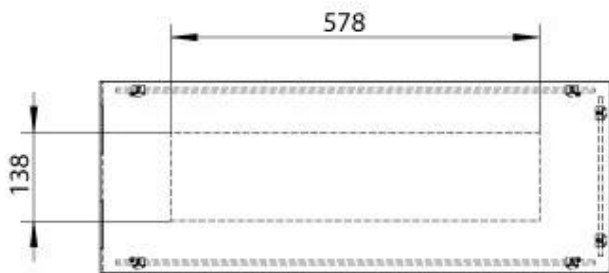

Superior Manual 600