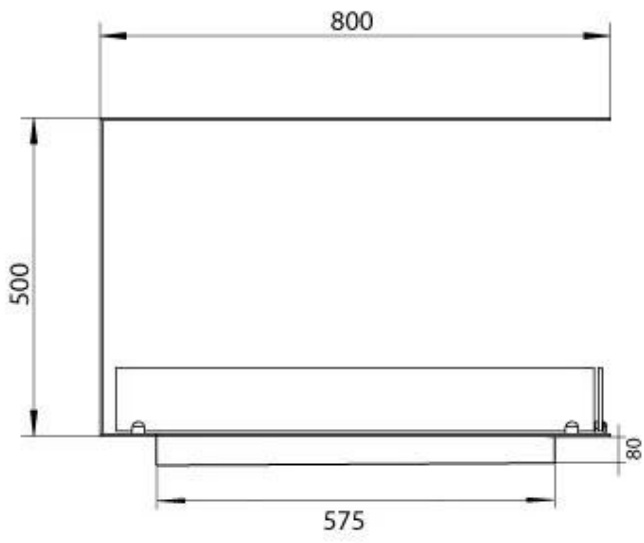

Superior Manual 600