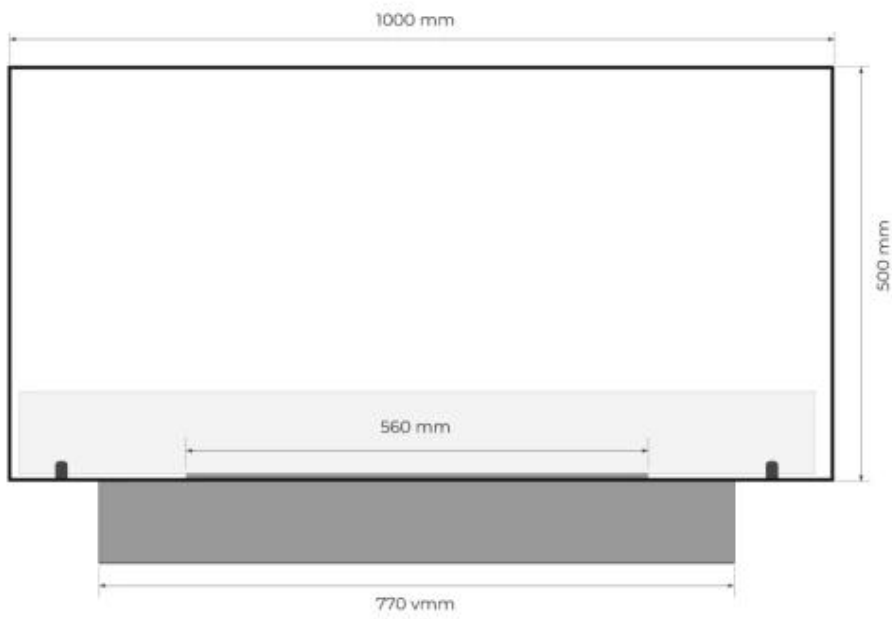

FOCO TWO 1000 ULTRA SLIM

BIO-30-138

Foco Two 1000 Ultra Slim is an ultra-narrow built-in bioethanol fireplace that allows viewing of the flames from two sides. The fireplace requires only a 10 cm deep wall, making it the slimmest built-in bioethanol fireplace on the market. The included 80 cm Slimline burner has a 4-liter capacity and provides up to 7 hours of burn time. Made of 4 mm powder-coated stainless steel, this fireplace has a neutral and timeless design. Tempered glass shields the flames, ensuring stability, but can be removed if desired.

TECHNICAL SPECIFICATIONS

Burner - Features

Adjustable flame	Yes
Control	Manual
Minimum room size	75 cubic metres
Flame length	56 cm
Burner Model	4 Litre Slimline
Remote control	No
Burning time up to	7 hours
Capacity	4.0 Litres
Power requirements	No
Heat output (max)	4 kW
Consumption	0.57 L/h

Size

Length/Width	100 cm
Height	50 cm
Depth	10 cm
Weight	15 kg

Appearance

Material	Steel
Steel Thickness	4 mm
Colour	Black
Glas included	Yes

Type

Fuel	Bioethanol
Product type	See-through Built-in Bioethanol Fireplace
Brand	Foco
Flue/Chimney	Not Required
Use	Indoor
Warranty	2 years
Recommended air change rate	1

Front view

Side view

Top view with fixing points
and burner cutout with lip in bottom plate
770 mm