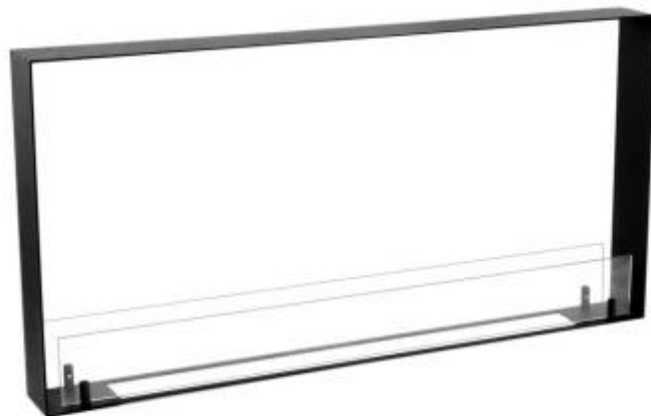

FOCO TWO 1000 ULTRA SLIM

BIO-30-138

Foco Two 1000 Ultra Slim is an ultra-narrow built-in bioethanol fireplace that allows viewing of the flames from two sides. The fireplace requires only a 10 cm deep wall, making it the slimmest built-in bioethanol fireplace on the market. The included 80 cm Slimline burner has a 4-liter capacity and provides up to 7 hours of burn time. Made of 4 mm powder-coated stainless steel, this fireplace has a neutral and timeless design. Tempered glass shields the flames, ensuring stability, but can be removed if desired.

TECHNICAL SPECIFICATIONS

Burner - Features

Adjustable flame	Yes
Control	Manual
Minimum room size	75 cubic metres
Flame length	56 cm
Burner Model	4 Litre Slimline
Remote control	No
Burning time up to	7 hours
Capacity	4.0 Litres
Power requirements	No
Heat output (max)	4 kW
Consumption	0.57 L/h

Size

Length/Width	100 cm
Height	50 cm
Depth	10 cm
Weight	15 kg

Appearance

Material	Steel
Steel Thickness	4 mm
Colour	Black
Glas included	Yes

Type

Fuel	Bioethanol
Product type	See-through Built-in Bioethanol Fireplace
Brand	Foco
Flue/Chimney	Not Required
Use	Indoor
Warranty	2 years
Recommended air change rate	1

Front view

Side view

Top view with fixing points
and burner cutout with lip in bottom plate
770 mm