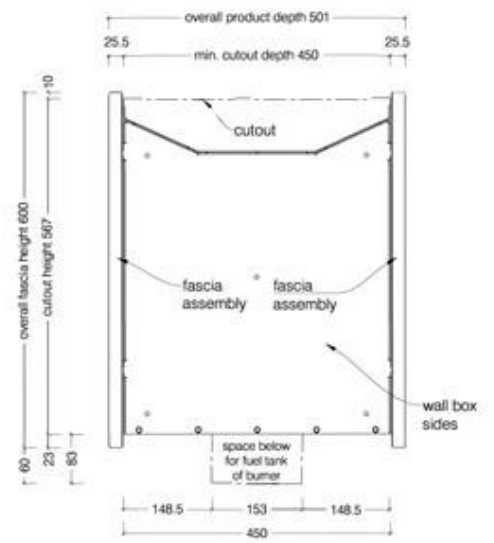

TECHNICAL SPECIFICATIONS

Size

Height	60 cm
Depth	45 cm
Length/Width	135 cm
Weight	43,3 kg

Burner

Control	Manual
Usage	0.9 L/h
Heat output (max)	7,7 kW
Capacity	6.25 Litres
Fuel	Bioethanol
Flue/chimney	Not Required
Remote control	No
Burner type	Icon Fires Slimline 1100
Requires electricity	No
Burn time	9 hours
Adjustable flame	Yes

Side View

1350 Double Sided Firebox for 1100 Slimline Burner

© This drawing is copyright and remains the property of Signi Fires. It may not be retained, copied or used without written consent.