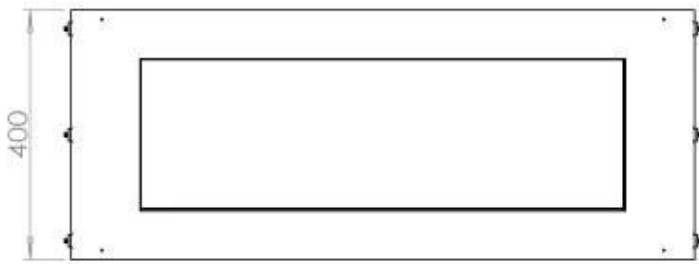

Size

Length/Width	100 cm
Height	50 cm
Depth	40 cm
Weight	58,5 kg

Type

Product type	1-sided Built-in Bioethanol Fireplace
Fuel	Bioethanol
Flue/Chimney	Not Required
Brand	Foco
Use	Indoor
Flame view	Front
Warranty	2 years
Recommended air change rate	1

Appearance

Material	Steel
Steel Thickness	4 mm
Colour	Black
Glas included	Yes

FLA 3+ 790 mm

FLA 3 790 mm

PrimeFire 700

Automatic burner 700

Superior Manual 800