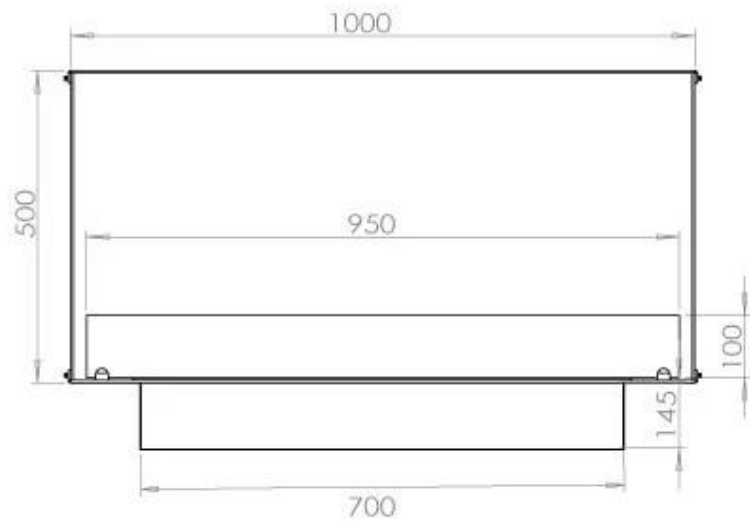

TECHNICAL SPECIFICATIONS

Burner - Features

Adjustable flame	Yes
Control	Remote Control
Control	Automatic
Control	Manual
Minimum room size	80 cubic metres
Burner Model	4 Litre Superior
Flame length	60 cm
Burning time up to	6.5 hours
Remote control	Additional purchase
Power requirements	Yes
Power requirements	No
Heat output (max)	4,4 kW
Consumption	0.62 L/h

Size

Length/Width	100 cm
Height	50 cm
Depth	40 cm
Weight	58,5 kg

Type

Product type	1-sided Built-in Bioethanol Fireplace
Fuel	Bioethanol
Flue/Chimney	Not Required
Brand	Foco
Use	Indoor
Flame view	Front
Warranty	2 years
Recommended air change rate	1

Appearance

Material	Steel
Steel Thickness	4 mm
Colour	Black
Glas included	Yes

FLA 3+ 790 mm

FLA 3 790 mm

PrimeFire 700

Automatic burner 700

Superior Manual 800