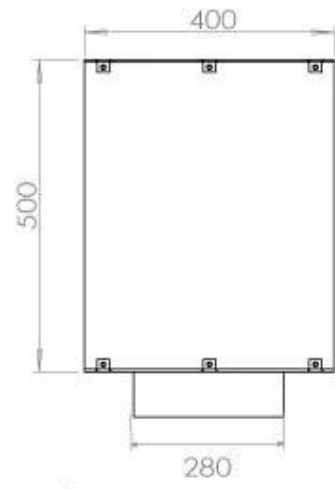

#### Appearance

Material	Steel
Steel Thickness	4 mm
Colour	Black
Glas included	Yes

#### Size

Length/Width	100 cm
Height	50 cm
Depth	40 cm
Weight	58,5 kg

**FLA 3+ 790 mm**

**FLA 3 790 mm**