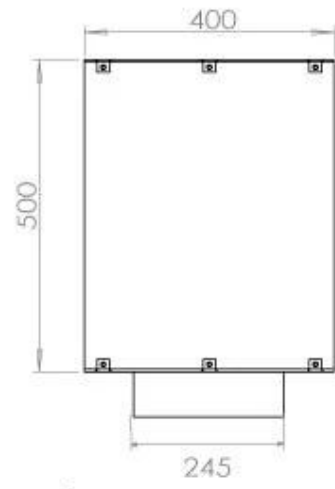

Size

Length/Width	100 cm
Height	50 cm
Depth	40 cm
Weight	58,5 kg

Type

Product type	1-sided Built-in Bioethanol Fireplace
Fuel	Bioethanol
Flue/Chimney	Not Required
Brand	Foco
Use	Indoor
Flame view	Front
Warranty	2 years
Recommended air change rate	1

Appearance

Material	Steel
Steel Thickness	4 mm
Colour	Black
Glas included	Yes

FLA 3+ 790 mm

FLA 3 790 mm

PrimeFire 700

Automatic burner 700

Superior Manual 800