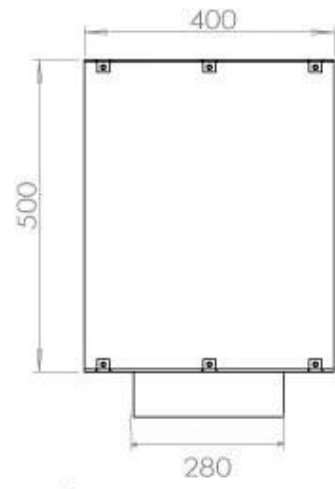

TECHNICAL SPECIFICATIONS

Burner - Features

Adjustable flame	Yes
Control	Remote Control
Control	Automatic
Control	Manual
Minimum room size	80 cubic metres
Burner Model	4 Litre Superior
Flame length	60 cm
Burning time up to	6.5 hours
Remote control	Additional purchase
Power requirements	Yes
Power requirements	No
Heat output (max)	4,4 kW
Consumption	0.62 L/h

Size

Length/Width	100 cm
Height	50 cm
Depth	40 cm
Weight	58,5 kg

Type

Product type	1-sided Built-in Bioethanol Fireplace
Fuel	Bioethanol
Flue/Chimney	Not Required
Brand	Foco
Use	Indoor
Flame view	Front
Warranty	2 years
Recommended air change rate	1

Appearance

Material	Steel
Steel Thickness	4 mm
Colour	Black
Glas included	Yes

FLA 3+ 790 mm

FLA 3 790 mm

PrimeFire 700

Automatic burner 700

Superior Manual 800