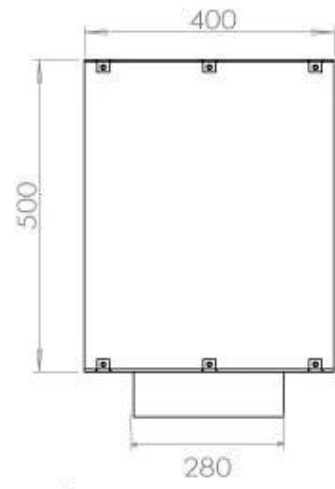

Size

Length/Width	100 cm
Height	50 cm
Depth	40 cm
Weight	58,5 kg

Type

Product type	1-sided Built-in Bioethanol Fireplace
Fuel	Bioethanol
Flue/Chimney	Not Required
Brand	Foco
Use	Indoor
Flame view	Front
Warranty	2 years
Recommended air change rate	1

Appearance

Material	Steel
Steel Thickness	4 mm
Colour	Black
Glas included	Yes

FLA 3+ 790 mm

FLA 3 790 mm

PrimeFire 700

Automatic burner 700

Superior Manual 800