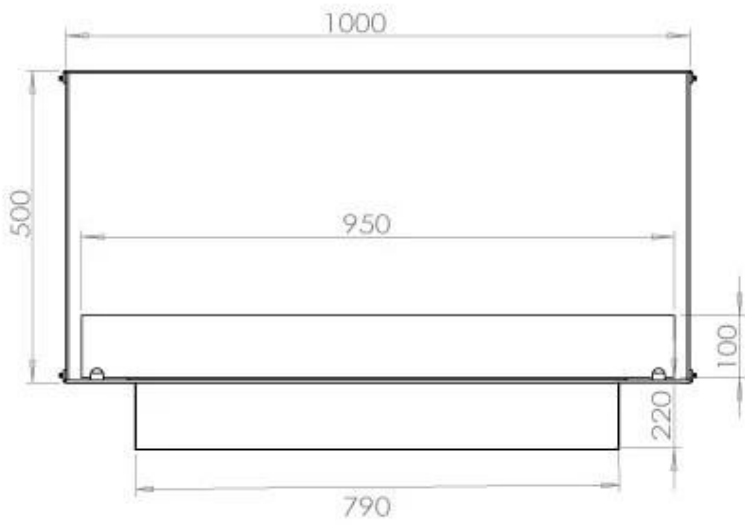

TECHNICAL SPECIFICATIONS

Burner - Features

Adjustable flame	Yes
Control	Remote Control
Control	Automatic
Control	Manual
Minimum room size	80 cubic metres
Burner Model	4 Litre Superior
Flame length	60 cm
Burning time up to	6.5 hours
Remote control	Additional purchase
Power requirements	Yes
Power requirements	No
Heat output (max)	4,4 kW
Consumption	0.62 L/h

Size

Length/Width	100 cm
Height	50 cm
Depth	40 cm
Weight	58,5 kg

Type

Product type	1-sided Built-in Bioethanol Fireplace
Fuel	Bioethanol
Flue/Chimney	Not Required
Brand	Foco
Use	Indoor
Flame view	Front
Warranty	2 years
Recommended air change rate	1

Appearance

Material	Steel
Steel Thickness	4 mm
Colour	Black
Glas included	Yes

FLA 3+ 790 mm

FLA 3 790 mm

PrimeFire 700

Automatic burner 700

Superior Manual 800