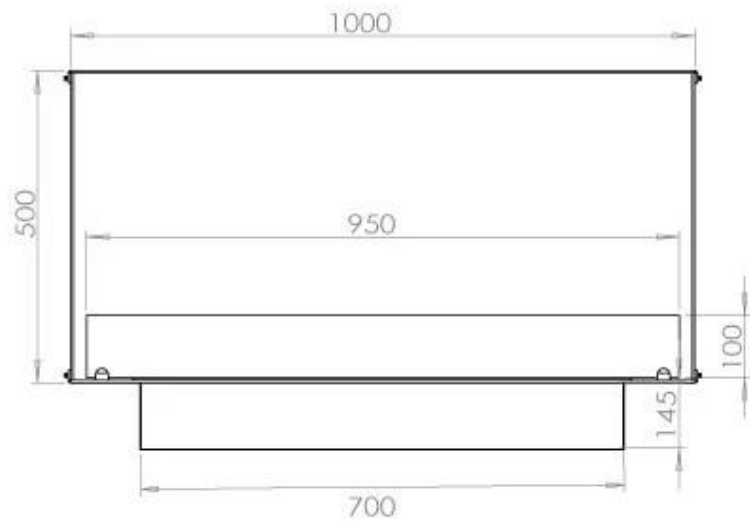

TECHNICAL SPECIFICATIONS

Burner - Features

Control	Manual
Control	Remote Control
Control	Automatic
Minimum room size	80 cubic metres
Adjustable flame	Yes
Burner Model	4 Litre Superior
Flame length	60 cm
Burning time up to	6.5 hours
Remote control	Additional purchase
Power requirements	No
Power requirements	Yes
Heat output (max)	4,4 kW
Consumption	0.62 L/h

Size

Length/Width	100 cm
Height	50 cm
Depth	40 cm
Weight	58,5 kg

Type

Product type	1-sided Built-in Bioethanol Fireplace
Fuel	Bioethanol
Flue/Chimney	Not Required
Brand	Foco
Use	Indoor
Flame view	Front
Warranty	2 years
Recommended air change rate	1

Appearance

Material	Steel
Steel Thickness	4 mm
Colour	Black
Glas included	Yes

FLA 3+ 790 mm

FLA 3 790 mm

PrimeFire 700

Automatic burner 700

Superior Manual 800