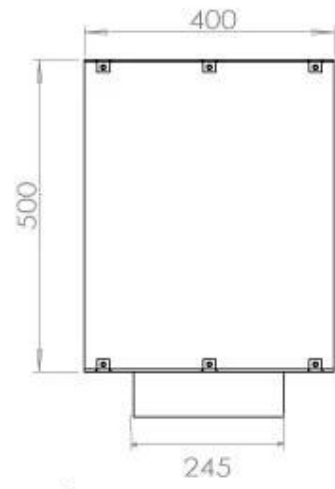

TECHNICAL SPECIFICATIONS

Burner - Features

Adjustable flame	Yes
Control	Remote Control
Control	Automatic
Control	Manual
Minimum room size	80 cubic metres
Burner Model	4 Litre Superior
Flame length	60 cm
Burning time up to	6.5 hours
Remote control	Additional purchase
Power requirements	Yes
Power requirements	No
Heat output (max)	4,4 kW
Consumption	0.62 L/h

Size

Length/Width	100 cm
Height	50 cm
Depth	40 cm
Weight	58,5 kg

Type

Product type	1-sided Built-in Bioethanol Fireplace
Fuel	Bioethanol
Flue/Chimney	Not Required
Brand	Foco
Use	Indoor
Flame view	Front
Warranty	2 years
Recommended air change rate	1

Appearance

Material	Steel
Steel Thickness	4 mm
Colour	Black
Glas included	Yes

FLA 3+ 790 mm

FLA 3 790 mm

PrimeFire 700

Automatic burner 700

Superior Manual 800