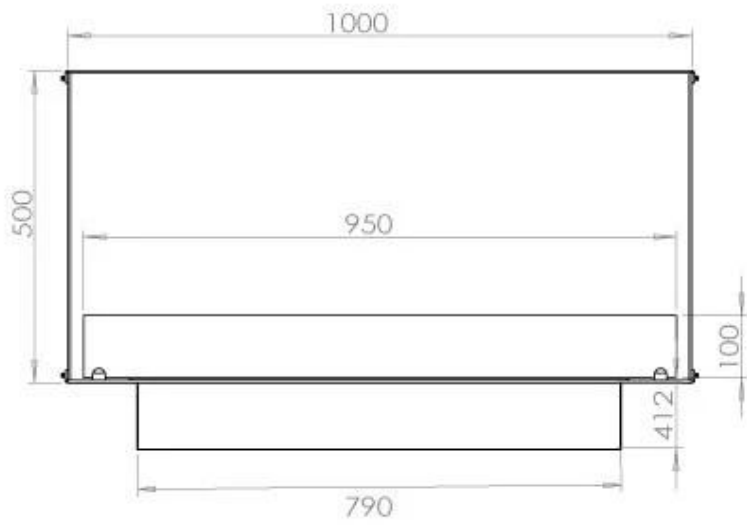

TECHNICAL SPECIFICATIONS

Burner - Features

Adjustable flame	Yes
Control	Remote Control
Control	Automatic
Control	Manual
Minimum room size	80 cubic metres
Burner Model	4 Litre Superior
Flame length	60 cm
Burning time up to	6.5 hours
Remote control	Additional purchase
Power requirements	Yes
Power requirements	No
Heat output (max)	4,4 kW
Consumption	0.62 L/h

Size

Length/Width	100 cm
Height	50 cm
Depth	40 cm
Weight	58,5 kg

Type

Product type	1-sided Built-in Bioethanol Fireplace
Fuel	Bioethanol
Flue/Chimney	Not Required
Brand	Foco
Use	Indoor
Flame view	Front
Warranty	2 years
Recommended air change rate	1

Appearance

Material	Steel
Steel Thickness	4 mm
Colour	Black
Glas included	Yes

FLA 3+ 790 mm

FLA 3 790 mm

PrimeFire 700

Automatic burner 700

Superior Manual 800