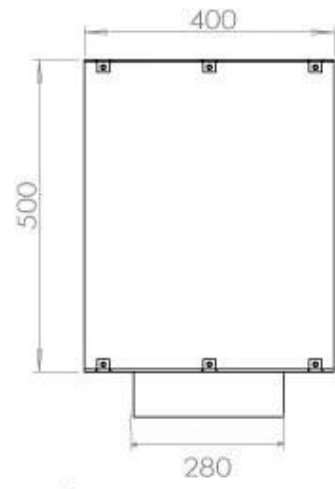

TECHNICAL SPECIFICATIONS

Burner - Features

Control	Manual
Control	Remote Control
Control	Automatic
Minimum room size	80 cubic metres
Adjustable flame	Yes
Burner Model	4 Litre Superior
Flame length	60 cm
Burning time up to	6.5 hours
Remote control	Additional purchase
Power requirements	No
Power requirements	Yes
Heat output (max)	4,4 kW
Consumption	0.62 L/h

Size

Length/Width	100 cm
Height	50 cm
Depth	40 cm
Weight	58,5 kg

Type

Product type	1-sided Built-in Bioethanol Fireplace
Fuel	Bioethanol
Flue/Chimney	Not Required
Brand	Foco
Use	Indoor
Flame view	Front
Warranty	2 years
Recommended air change rate	1

Appearance

Material	Steel
Steel Thickness	4 mm
Colour	Black
Glas included	Yes

FLA 3+ 790 mm

FLA 3 790 mm

PrimeFire 700

Automatic burner 700

Superior Manual 800