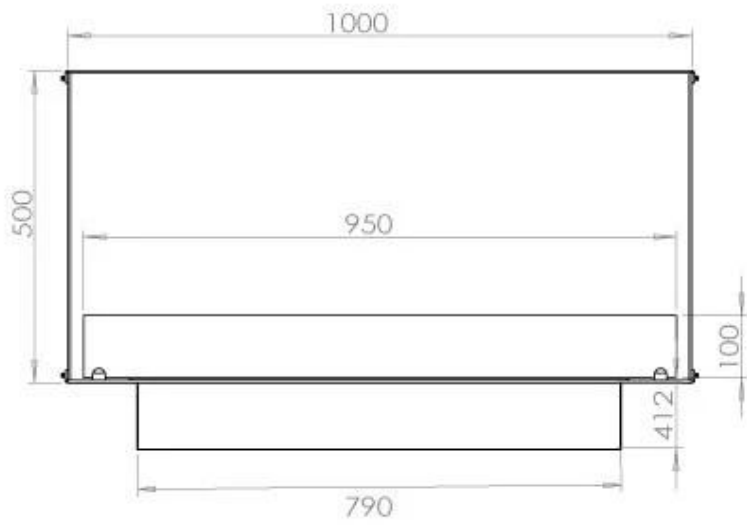

TECHNICAL SPECIFICATIONS

Burner - Features

Control	Manual
Control	Remote Control
Control	Automatic
Minimum room size	80 cubic metres
Adjustable flame	Yes
Burner Model	4 Litre Superior
Flame length	60 cm
Burning time up to	6.5 hours
Remote control	Additional purchase
Power requirements	No
Power requirements	Yes
Heat output (max)	4,4 kW
Consumption	0.62 L/h

Size

Length/Width	100 cm
Height	50 cm
Depth	40 cm
Weight	58,5 kg

Type

Product type	1-sided Built-in Bioethanol Fireplace
Fuel	Bioethanol
Flue/Chimney	Not Required
Brand	Foco
Use	Indoor
Flame view	Front
Warranty	2 years
Recommended air change rate	1

Appearance

Material	Steel
Steel Thickness	4 mm
Colour	Black
Glas included	Yes

FLA 3+ 790 mm

FLA 3 790 mm

PrimeFire 700

Automatic burner 700

Superior Manual 800