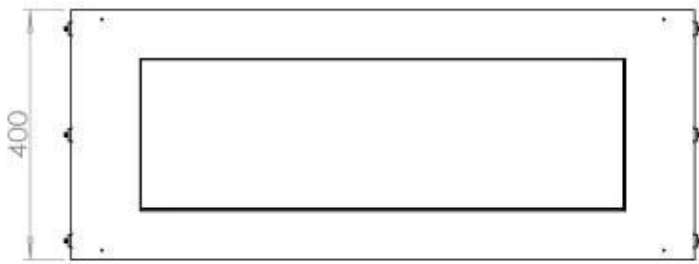

Size

Length/Width	100 cm
Height	50 cm
Depth	40 cm
Weight	58,5 kg

Type

Product type	1-sided Built-in Bioethanol Fireplace
Fuel	Bioethanol
Flue/Chimney	Not Required
Brand	Foco
Use	Indoor
Flame view	Front
Warranty	2 years
Recommended air change rate	1

Appearance

Material	Steel
Steel Thickness	4 mm
Colour	Black
Glas included	Yes

FLA 3+ 790 mm

FLA 3 790 mm

PrimeFire 700

Automatic burner 700

Superior Manual 800