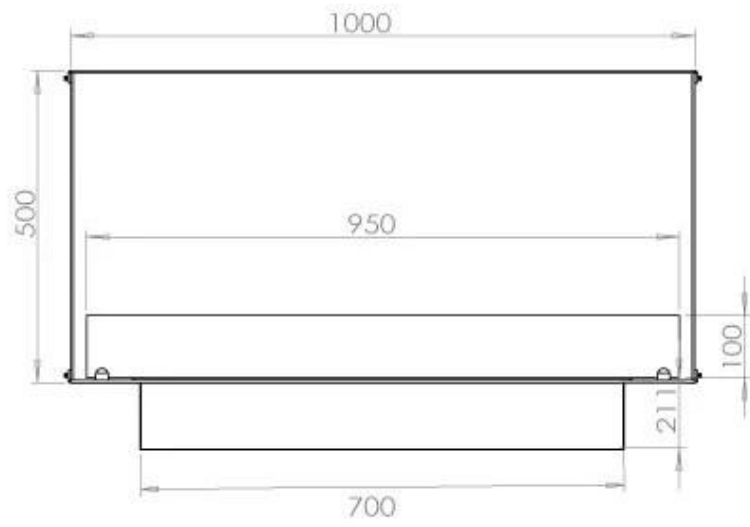

TECHNICAL SPECIFICATIONS

Burner - Features

Control	Manual
Control	Remote Control
Control	Automatic
Minimum room size	80 cubic metres
Adjustable flame	Yes
Burner Model	4 Litre Superior
Flame length	60 cm
Burning time up to	6.5 hours
Remote control	Additional purchase
Power requirements	No
Power requirements	Yes
Heat output (max)	4,4 kW
Consumption	0.62 L/h

Size

Length/Width	100 cm
Height	50 cm
Depth	40 cm
Weight	58,5 kg

Type

Product type	1-sided Built-in Bioethanol Fireplace
Fuel	Bioethanol
Flue/Chimney	Not Required
Brand	Foco
Use	Indoor
Flame view	Front
Warranty	2 years
Recommended air change rate	1

Appearance

Material	Steel
Steel Thickness	4 mm
Colour	Black
Glas included	Yes

FLA 3+ 790 mm

FLA 3 790 mm

PrimeFire 700

Automatic burner 700

Superior Manual 800