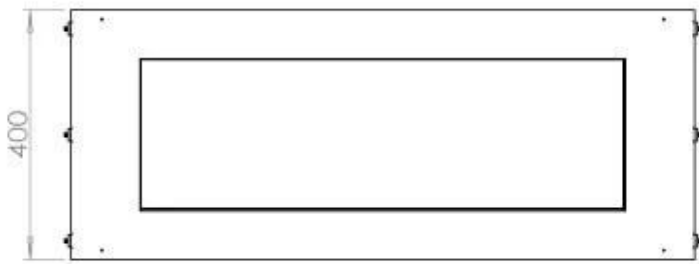

Size

Length/Width	100 cm
Height	50 cm
Depth	40 cm
Weight	58,5 kg

Type

Product type	1-sided Built-in Bioethanol Fireplace
Fuel	Bioethanol
Flue/Chimney	Not Required
Brand	Foco
Use	Indoor
Flame view	Front
Warranty	2 years
Recommended air change rate	1

Appearance

Material	Steel
Steel Thickness	4 mm
Colour	Black
Glas included	Yes

FLA 3+ 790 mm

FLA 3 790 mm

PrimeFire 700

Automatic burner 700

Superior Manual 800