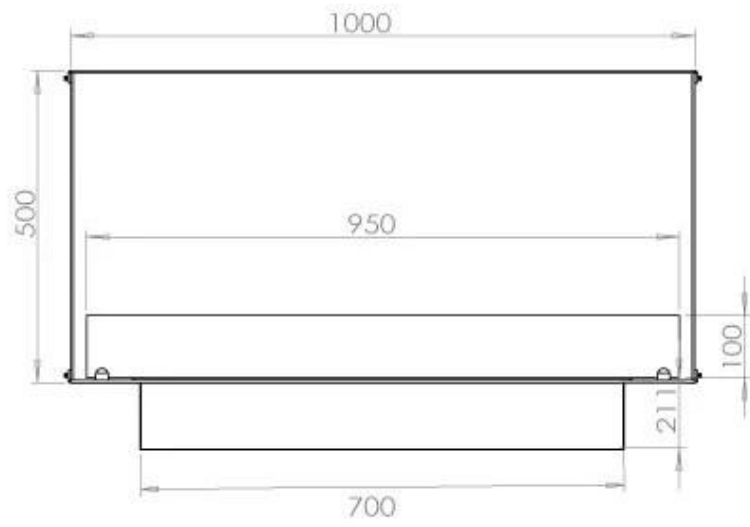

TECHNICAL SPECIFICATIONS

Burner - Features

Adjustable flame	Yes
Control	Remote Control
Control	Automatic
Control	Manual
Minimum room size	80 cubic metres
Burner Model	4 Litre Superior
Flame length	60 cm
Burning time up to	6.5 hours
Remote control	Additional purchase
Power requirements	Yes
Power requirements	No
Heat output (max)	4,4 kW
Consumption	0.62 L/h

Size

Length/Width	100 cm
Height	50 cm
Depth	40 cm
Weight	58,5 kg

Type

Product type	1-sided Built-in Bioethanol Fireplace
Fuel	Bioethanol
Flue/Chimney	Not Required
Brand	Foco
Use	Indoor
Flame view	Front
Warranty	2 years
Recommended air change rate	1

Appearance

Material	Steel
Steel Thickness	4 mm
Colour	Black
Glas included	Yes

FLA 3+ 790 mm

FLA 3 790 mm

PrimeFire 700

Automatic burner 700

Superior Manual 800