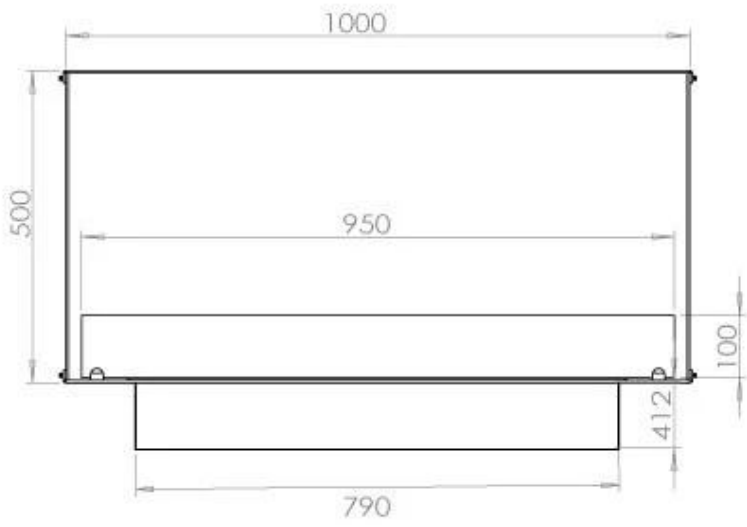

#### Appearance

Material	Steel
Steel Thickness	4 mm
Colour	Black
Glas included	Yes

#### Size

Length/Width	100 cm
Height	50 cm
Depth	40 cm
Weight	58,5 kg

**FLA 3+ 790 mm**

**FLA 3 790 mm**