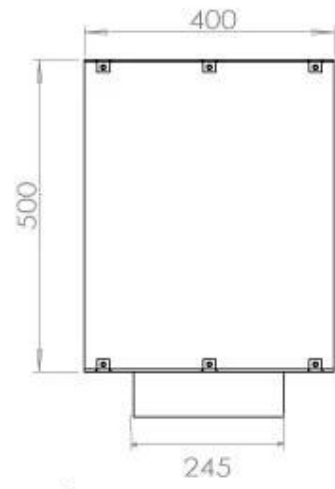

Size

Length/Width	100 cm
Height	50 cm
Depth	40 cm
Weight	58,5 kg

Type

Product type	1-sided Built-in Bioethanol Fireplace
Fuel	Bioethanol
Flue/Chimney	Not Required
Brand	Foco
Use	Indoor
Flame view	Front
Warranty	2 years
Recommended air change rate	1

Appearance

Material	Steel
Steel Thickness	4 mm
Colour	Black
Glas included	Yes

FLA 3+ 790 mm

FLA 3 790 mm

PrimeFire 700

Automatic burner 700

Superior Manual 800