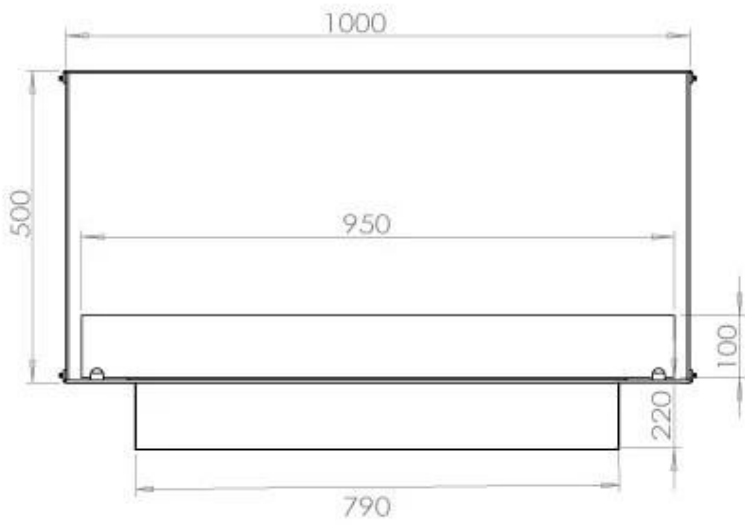

TECHNICAL SPECIFICATIONS

Burner - Features

Control	Manual
Control	Remote Control
Control	Automatic
Minimum room size	80 cubic metres
Adjustable flame	Yes
Burner Model	4 Litre Superior
Flame length	60 cm
Burning time up to	6.5 hours
Remote control	Additional purchase
Power requirements	No
Power requirements	Yes
Heat output (max)	4,4 kW
Consumption	0.62 L/h

Size

Length/Width	100 cm
Height	50 cm
Depth	40 cm
Weight	58,5 kg

Type

Product type	1-sided Built-in Bioethanol Fireplace
Fuel	Bioethanol
Flue/Chimney	Not Required
Brand	Foco
Use	Indoor
Flame view	Front
Warranty	2 years
Recommended air change rate	1

Appearance

Material	Steel
Steel Thickness	4 mm
Colour	Black
Glas included	Yes

FLA 3+ 790 mm

FLA 3 790 mm

PrimeFire 700

Automatic burner 700

Superior Manual 800