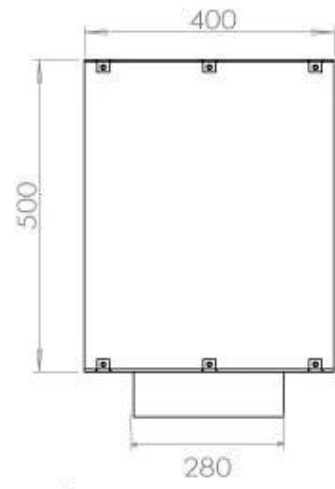

TECHNICAL SPECIFICATIONS

Burner - Features

Adjustable flame	Yes
Control	Remote Control
Control	Automatic
Control	Manual
Minimum room size	80 cubic metres
Burner Model	4 Litre Superior
Flame length	60 cm
Burning time up to	6.5 hours
Remote control	Additional purchase
Power requirements	Yes
Power requirements	No
Heat output (max)	4,4 kW
Consumption	0.62 L/h

Size

Length/Width	100 cm
Height	50 cm
Depth	40 cm
Weight	58,5 kg

Type

Product type	1-sided Built-in Bioethanol Fireplace
Fuel	Bioethanol
Flue/Chimney	Not Required
Brand	Foco
Use	Indoor
Flame view	Front
Warranty	2 years
Recommended air change rate	1

Appearance

Material	Steel
Steel Thickness	4 mm
Colour	Black
Glas included	Yes

FLA 3+ 790 mm

FLA 3 790 mm

PrimeFire 700

Automatic burner 700

Superior Manual 800