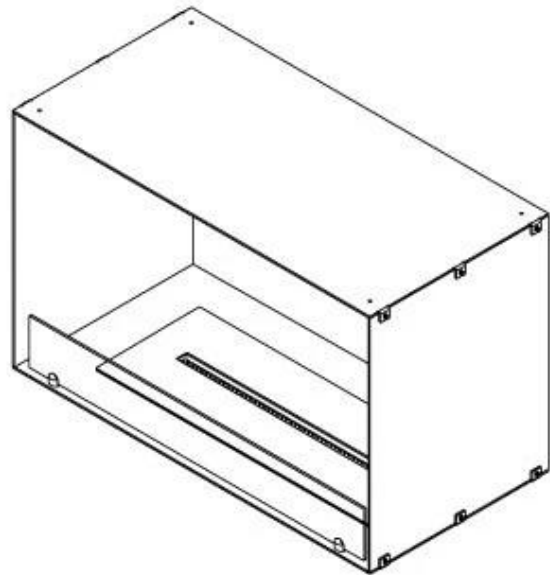

FOCO ONE 800

BIO-30-128

Foco One 800 is a stylish, single-sided built-in bioethanol fireplace, designed for in-wall installation where the flames are visible only from the front. This modern fireplace is perfect for creating a cosy and elegant atmosphere in any space. Choose between a manual burner for a classic experience or an automatic burner with remote control and app functionality. The fireplace is crafted from 4 mm black powder-coated stainless steel and comes with tempered glass, which protects the flames from drafts and ensures a stable flame experience.

Type

Product type	1-sided Built-in Bioethanol Fireplace
Fuel	Bioethanol
Flue/Chimney	Not Required
Brand	Foco
Use	Indoor
Flame view	Front
Warranty	2 years
Recommended air change rate	1

Size

Length/Width	80 cm
Height	50 cm
Depth	40 cm
Weight	25 kg

Appearance

Material	Steel
Steel Thickness	4 mm
Colour	Black
Glas included	Yes

Automatic burner 700

PrimeFire 700

Superior Manual 600