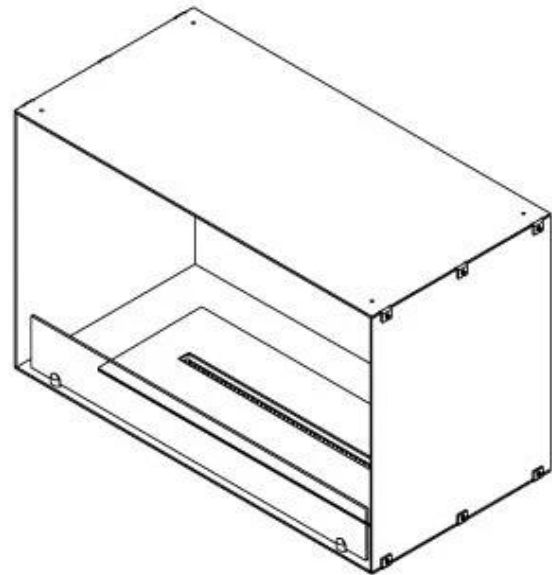

Type

Product type	1-sided Built-in Bioethanol Fireplace
Fuel	Bioethanol
Flue/Chimney	Not Required
Brand	Foco
Use	Indoor
Flame view	Front
Warranty	2 years
Recommended air change rate	1

Size

Length/Width	80 cm
Height	50 cm
Depth	40 cm
Weight	25 kg

Appearance

Material	Steel
Steel Thickness	4 mm
Colour	Black
Glas included	Yes

Automatic burner 700

PrimeFire 700

Superior Manual 600