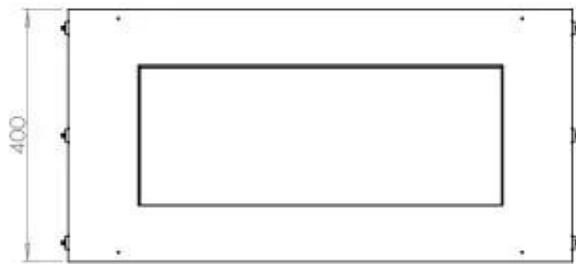

Appearance

Material	Steel
Steel Thickness	4 mm
Colour	Black
Glas included	Yes

Automatic burner 700

PrimeFire 700

Superior Manual 600