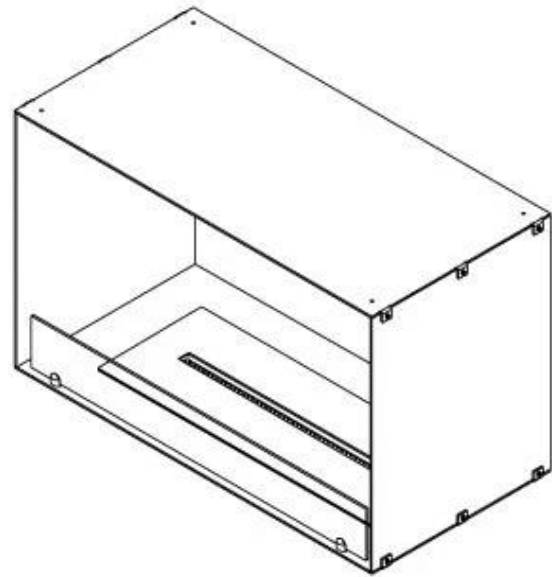

Automatic burner 700