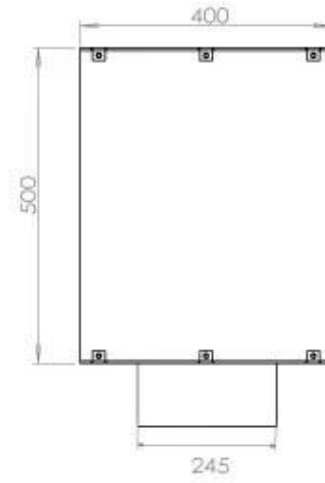

Automatic burner 700