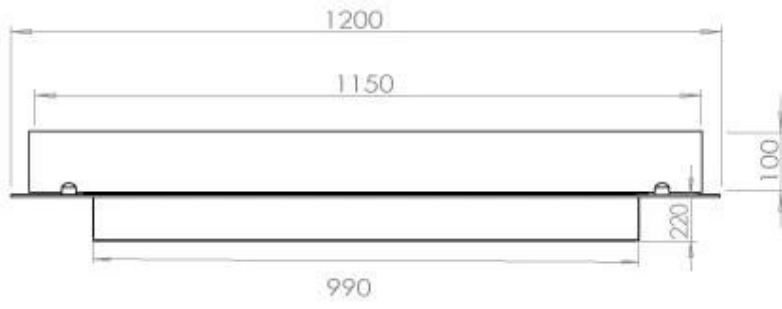

Appearance

Material	Steel
Steel Thickness	4 mm
Colour	Black
Glas included	Yes

Type

Fuel	Bioethanol
Product type	4-sided built-in bioethanol fireplace
Flue/Chimney	Not Required
Brand	Foco
Flame view	44,1
Use	Indoor
Warranty	2 years
Recommended air change rate	1

Size

Length/Width	120 cm
Depth	40 cm
Weight	20 kg

FLA 3+ 990 mm

FLA 3 990 mm

Automatic burner 1000

PrimeFire 1000

Superior Manual 1000