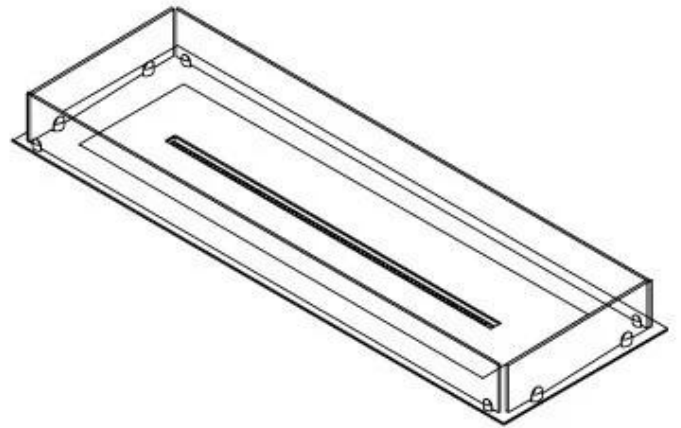

FOCO FREE 1200

BIO-30-127

Foco Free 1200 is a versatile 4-sided bioethanol fireplace, ideal for DIY projects. This fireplace includes a base frame, safety glass, and a choice of burner (choose between manual or automatic), allowing for great flexibility in design and installation. With a flame length of up to 80 cm and adjustable flame levels, Foco Free offers an impressive visual effect and a sleek, timeless design. The safety glass shields the flames, while the installation is straightforward and requires no special certification.

Appearance

Material	Steel
Steel Thickness	4 mm
Colour	Black
Glas included	Yes

Type

Fuel	Bioethanol
Product type	4-sided built-in bioethanol fireplace
Flue/Chimney	Not Required
Brand	Foco
Flame view	44,1
Use	Indoor
Warranty	2 years
Recommended air change rate	1

Size

Length/Width	120 cm
Depth	40 cm
Weight	20 kg

FLA 3+ 990 mm

FLA 3 990 mm

Automatic burner 1000

PrimeFire 1000

Superior Manual 1000