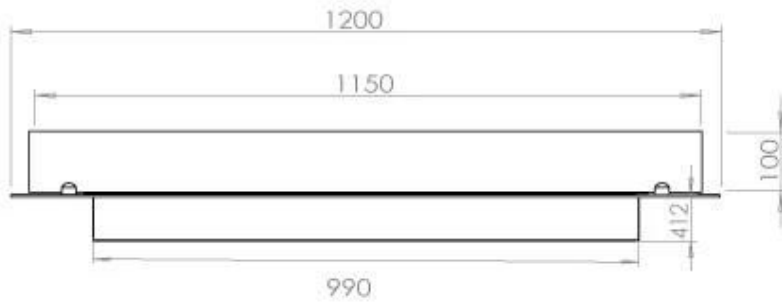

Appearance

Material	Steel
Steel Thickness	4 mm
Colour	Black
Glas included	Yes

Type

Fuel	Bioethanol
Product type	4-sided built-in bioethanol fireplace
Flue/Chimney	Not Required
Brand	Foco
Flame view	44,1
Use	Indoor
Warranty	2 years
Recommended air change rate	1

Size

Length/Width	120 cm
Depth	40 cm
Weight	20 kg

FLA 3+ 990 mm

FLA 3 990 mm

Automatic burner 1000

PrimeFire 1000

Superior Manual 1000