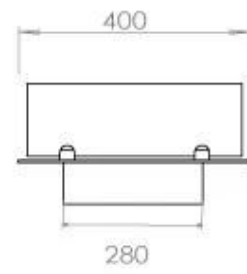

Appearance

Material	Steel
Steel Thickness	4 mm
Colour	Black
Glas included	Yes

Type

Fuel	Bioethanol
Product type	4-sided built-in bioethanol fireplace
Flue/Chimney	Not Required
Brand	Foco
Flame view	44,1
Use	Indoor
Warranty	2 years
Recommended air change rate	1

Size

Length/Width	120 cm
Depth	40 cm
Weight	20 kg

FLA 3+ 990 mm

FLA 3 990 mm

Automatic burner 1000

PrimeFire 1000

Superior Manual 1000