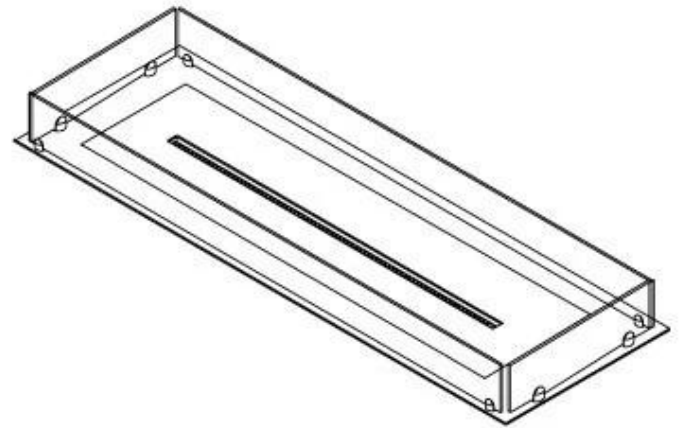

FOCO FREE 1200

BIO-30-127

Foco Free 1200 is a versatile 4-sided bioethanol fireplace, ideal for DIY projects. This fireplace includes a base frame, safety glass, and a choice of burner (choose between manual or automatic), allowing for great flexibility in design and installation. With a flame length of up to 80 cm and adjustable flame levels, Foco Free offers an impressive visual effect and a sleek, timeless design. The safety glass shields the flames, while the installation is straightforward and requires no special certification.

Appearance

Material	Steel
Steel Thickness	4 mm
Colour	Black
Glas included	Yes

Type

Fuel	Bioethanol
Product type	4-sided built-in bioethanol fireplace
Flue/Chimney	Not Required
Brand	Foco
Flame view	44,1
Use	Indoor
Warranty	2 years
Recommended air change rate	1

Size

Length/Width	120 cm
Depth	40 cm
Weight	20 kg

FLA 3+ 990 mm

FLA 3 990 mm

Automatic burner 1000

PrimeFire 1000

Superior Manual 1000