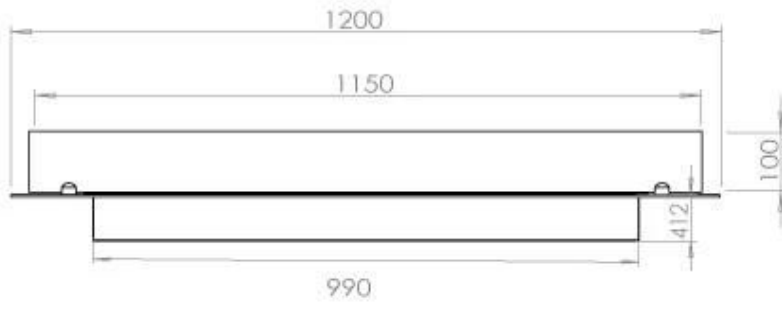

#### Appearance

Material	Steel
Steel Thickness	4 mm
Colour	Black
Glas included	Yes

#### Size

Length/Width	120 cm
Depth	40 cm
Weight	20 kg

**FLA 3+ 990 mm**

FLA 3 990 mm