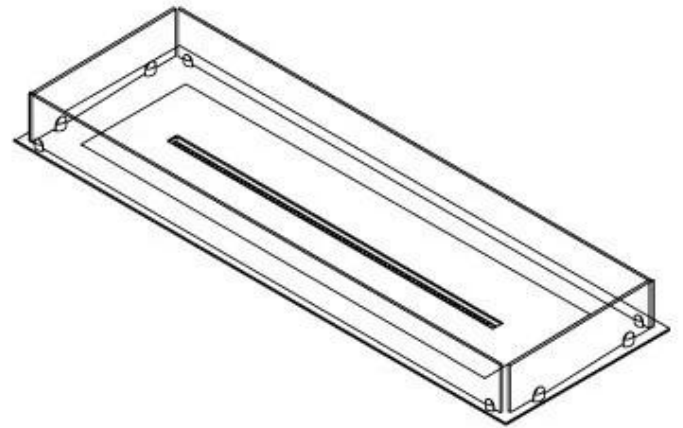

FOCO FREE 1200

BIO-30-127

Foco Free 1200 is a versatile 4-sided bioethanol fireplace, ideal for DIY projects. This fireplace includes a base frame, safety glass, and a choice of burner (choose between manual or automatic), allowing for great flexibility in design and installation. With a flame length of up to 80 cm and adjustable flame levels, Foco Free offers an impressive visual effect and a sleek, timeless design. The safety glass shields the flames, while the installation is straightforward and requires no special certification.

Appearance

Material	Steel
Steel Thickness	4 mm
Colour	Black
Glas included	Yes

Type

Fuel	Bioethanol
Product type	4-sided built-in bioethanol fireplace
Flue/Chimney	Not Required
Brand	Foco
Flame view	44,1
Use	Indoor
Warranty	2 years
Recommended air change rate	1

Size

Length/Width	120 cm
Depth	40 cm
Weight	20 kg

FLA 3+ 990 mm

FLA 3 990 mm

Automatic burner 1000

PrimeFire 1000

Superior Manual 1000