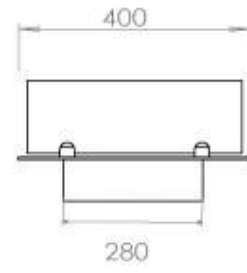

#### Appearance

Material	Steel
Steel Thickness	4 mm
Colour	Black
Glas included	Yes

#### Size

Length/Width	120 cm
Depth	40 cm
Weight	20 kg

**FLA 3+ 990 mm**

FLA 3 990 mm