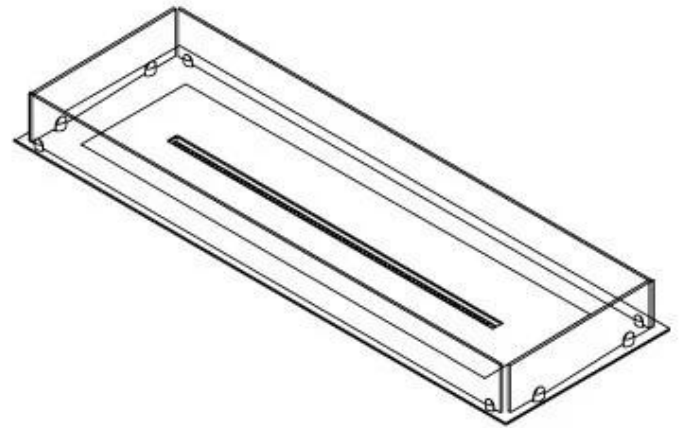

#### Appearance

Material	Steel
Steel Thickness	4 mm
Colour	Black
Glas included	Yes

#### Size

Length/Width	120 cm
Depth	40 cm
Weight	20 kg

**FLA 3+ 990 mm**

FLA 3 990 mm