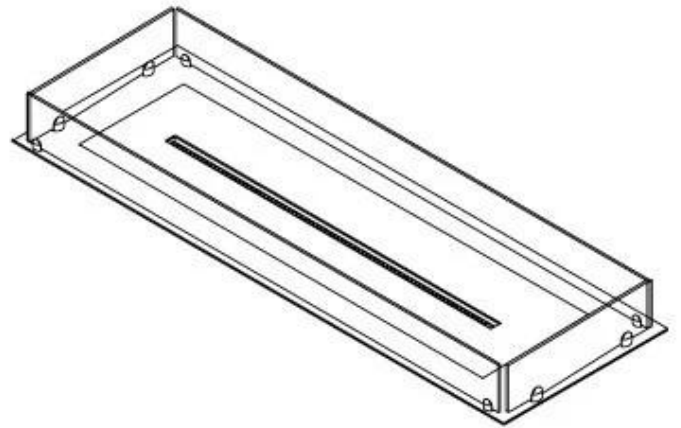

FOCO FREE 1200

BIO-30-127

Foco Free 1200 is a versatile 4-sided bioethanol fireplace, ideal for DIY projects. This fireplace includes a base frame, safety glass, and a choice of burner (choose between manual or automatic), allowing for great flexibility in design and installation. With a flame length of up to 80 cm and adjustable flame levels, Foco Free offers an impressive visual effect and a sleek, timeless design. The safety glass shields the flames, while the installation is straightforward and requires no special certification.

Appearance

Material	Steel
Steel Thickness	4 mm
Colour	Black
Glas included	Yes

Type

Fuel	Bioethanol
Product type	4-sided built-in bioethanol fireplace
Flue/Chimney	Not Required
Brand	Foco
Flame view	44,1
Use	Indoor
Warranty	2 years
Recommended air change rate	1

Size

Length/Width	120 cm
Depth	40 cm
Weight	20 kg

FLA 3+ 990 mm

FLA 3 990 mm

Automatic burner 1000

PrimeFire 1000

Superior Manual 1000