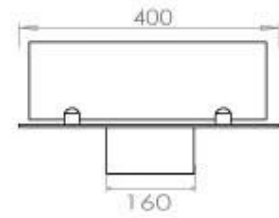

Superior Manual