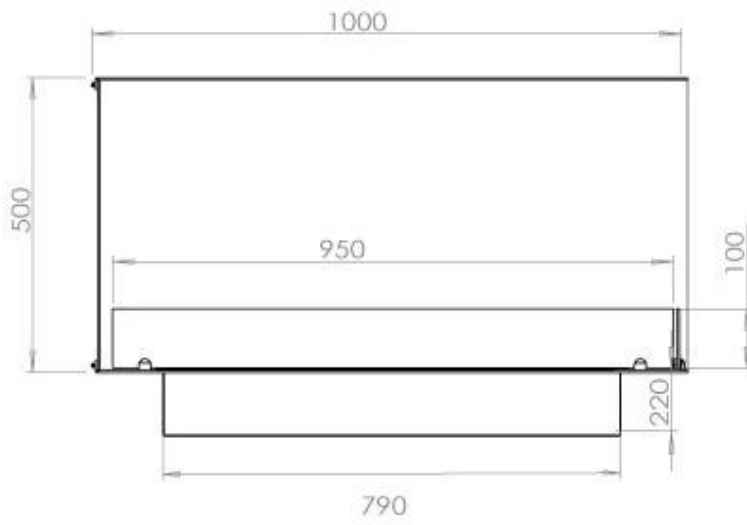

Size

| | |
|--------------|--------|
| Length/Width | 100 cm |
| Height | 50 cm |
| Depth | 40 cm |
| Weight | 30 kg |

Appearance

| | |
|-----------------|-------|
| Material | Steel |
| Steel Thickness | 4 mm |
| Colour | Black |
| Glas included | Yes |

Superior Manual

PrimeFire 700

Automatic burner 700

FLA 3 790 mm

FLA 3+ 790 mm