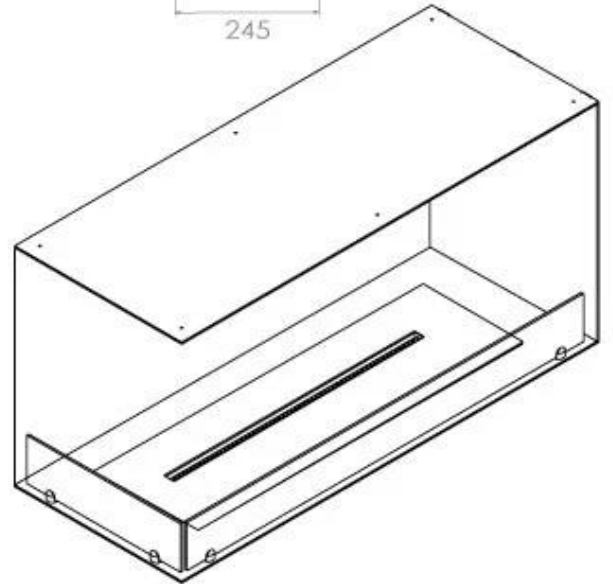

PrimeFire 700