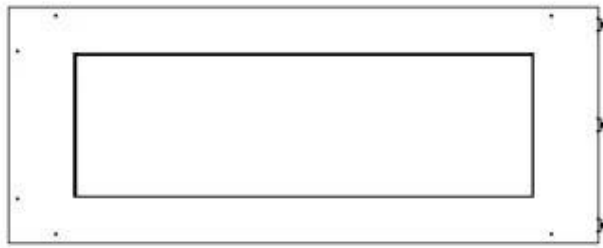

PrimeFire 700