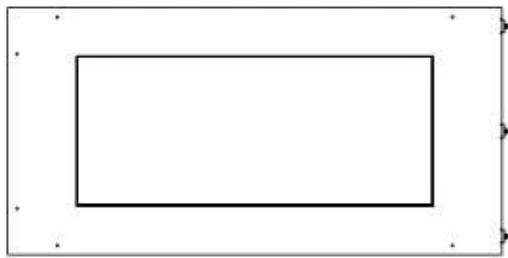

Automatic burner