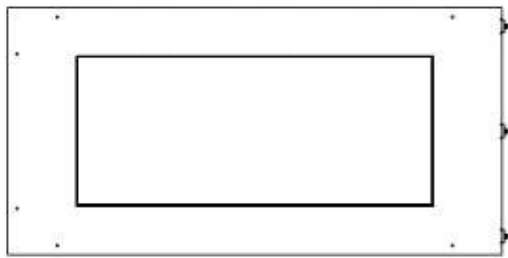

PrimeFire 700