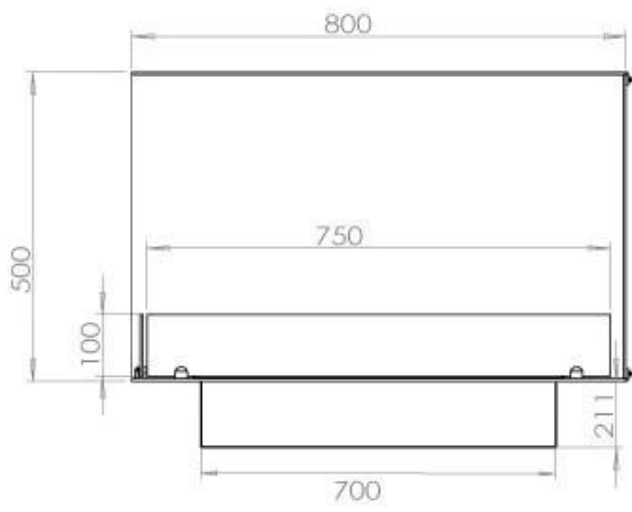

Automatic burner