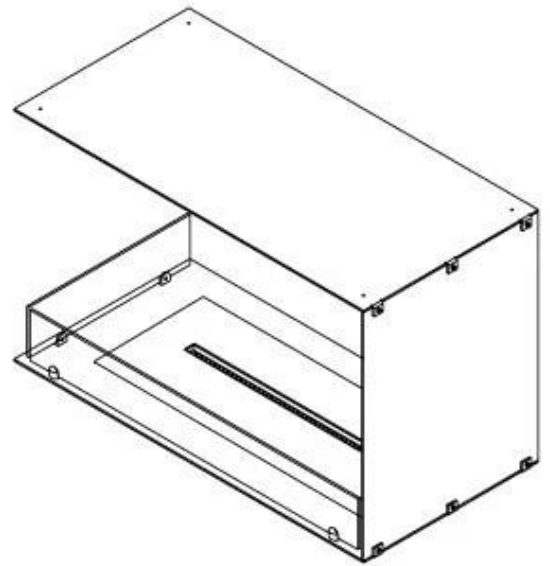

PrimeFire 700