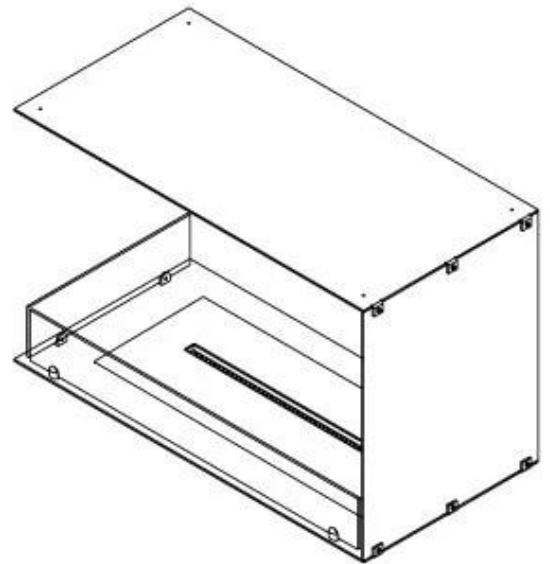

Automatic burner