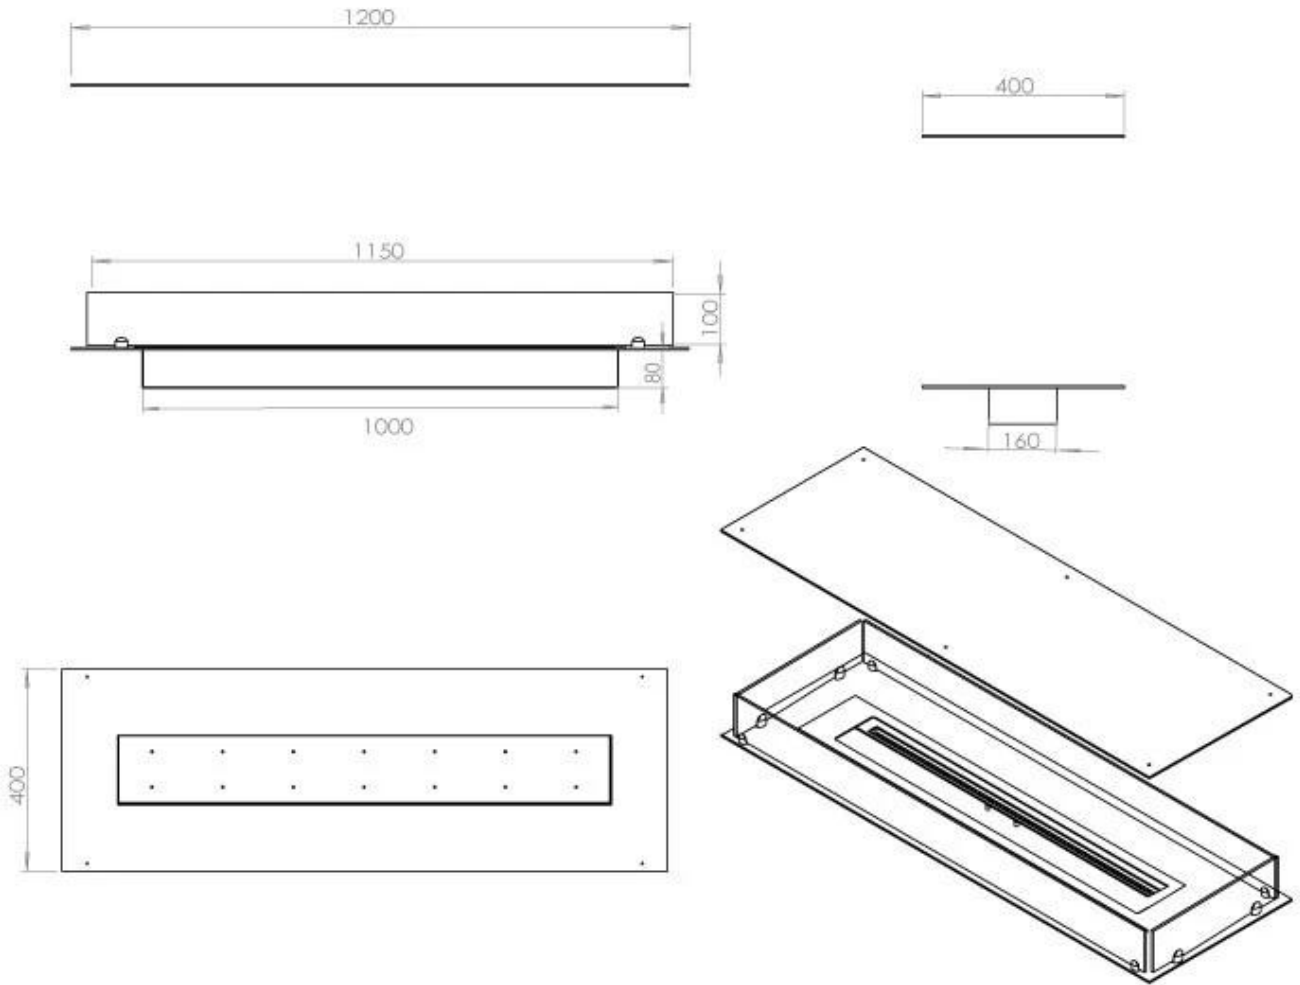

Superior Manual