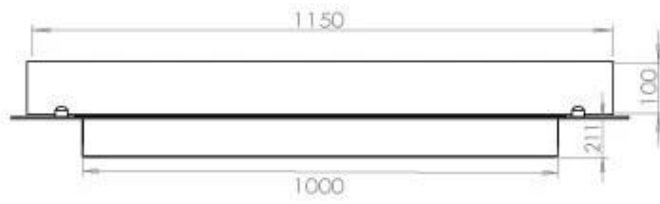

Appearance

Material	Steel
Steel Thickness	4 mm
Colour	Black
Glas included	Yes

Superior Manual

Automatic burner

PrimeFire 1000

FLA 3 990 mm

FLA 3+ 990 mm