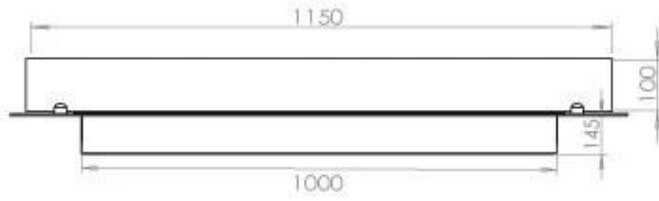

Appearance

Material	Steel
Steel Thickness	4 mm
Colour	Black
Glas included	Yes

Superior Manual

Automatic burner

PrimeFire 1000

FLA 3 990 mm

FLA 3+ 990 mm