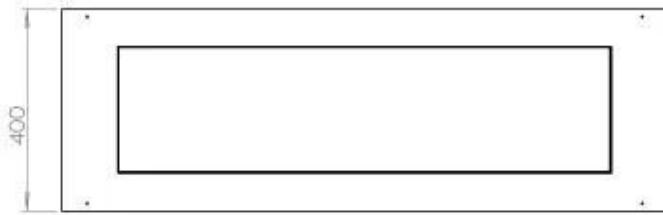

Appearance

Material	Steel
Steel Thickness	4 mm
Colour	Black
Glas included	Yes

Superior Manual

Automatic burner

PrimeFire 1000

FLA 3 990 mm

FLA 3+ 990 mm