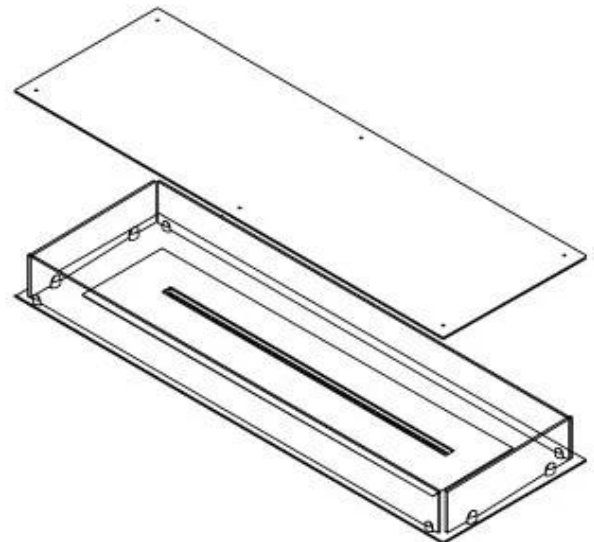

FOCO FOUR 1200

BIO-30-118

Foco Four 1200 is an elegant 4-sided bioethanol fireplace designed for built-in installation, offering a view of the flames from all sides. This fireplace is perfect for creating a central visual feature in the room, especially under a plateau or floating wall where a TV can be mounted. Choose a manual or automatic bioethanol burner, offering adjustable flame levels and remote control. Made from 4 mm powder-coated stainless steel with tempered glass, Foco Four ensures a stable and safe flame experience.

Appearance

Material	Steel
Steel Thickness	4 mm
Colour	Black
Glas included	Yes

Superior Manual

Automatic burner

PrimeFire 1000

FLA 3 990 mm

FLA 3+ 990 mm