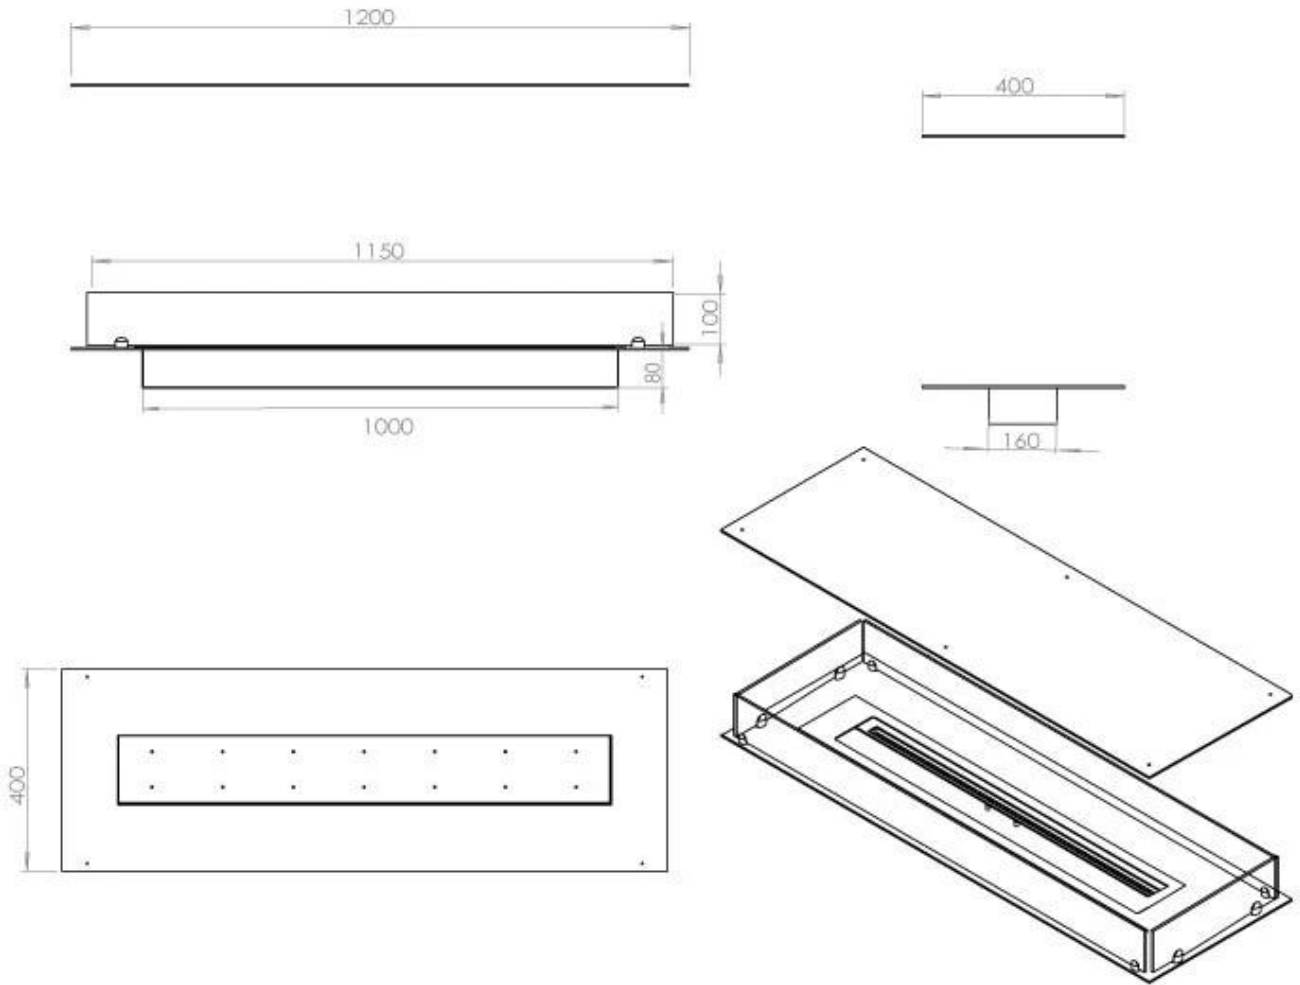

FOCO FOUR 1200

BIO-30-118

Foco Four 1200 is an elegant 4-sided bioethanol fireplace designed for built-in installation, offering a view of the flames from all sides. This fireplace is perfect for creating a central visual feature in the room, especially under a plateau or floating wall where a TV can be mounted. Choose a manual or automatic bioethanol burner, offering adjustable flame levels and remote control. Made from 4 mm powder-coated stainless steel with tempered glass, Foco Four ensures a stable and safe flame experience.

TECHNICAL SPECIFICATIONS

Burner - Features

Control	Automatic
Control	Manual
Control	Remote Control
Minimum room size	90 cubic metres
Adjustable flame	Yes
Burner Model	5 Litre Superior
Flame length	85 cm
Burning time up to	6 hours
Remote control	Additional purchase
Power requirements	No
Power requirements	Yes
Heat output (max)	6,2 kW
Consumption	0.87 L/h

Type

Fuel	Bioethanol
Product type	4-sided built-in bioethanol fireplace
Flue/Chimney	Not Required
Brand	Foco
Use	Indoor
Flame view	44,1
Warranty	2 years
Recommended air change rate	1

Size

Length/Width	120 cm
Depth	40 cm
Weight	35 kg

Appearance

Material	Steel
Steel Thickness	4 mm
Colour	Black
Glas included	Yes

Superior Manual

Automatic burner

PrimeFire 1000

FLA 3 990 mm

FLA 3+ 990 mm