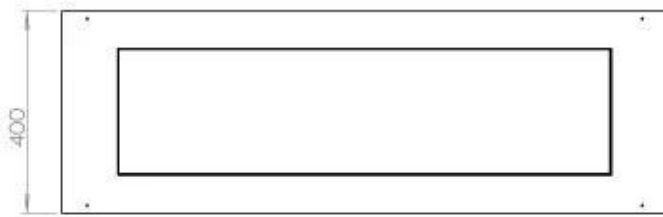

Appearance

Material	Steel
Steel Thickness	4 mm
Colour	Black
Glas included	Yes

Superior Manual

Automatic burner

PrimeFire 1000

FLA 3 990 mm

FLA 3+ 990 mm