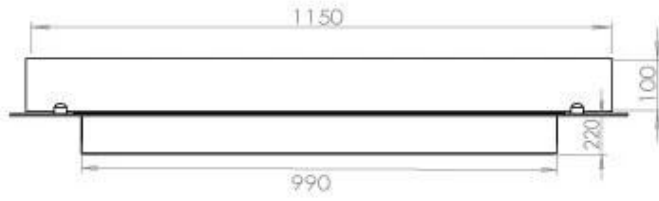

Type

Fuel	Bioethanol
Product type	4-sided built-in bioethanol fireplace
Flue/Chimney	Not Required
Brand	Foco
Use	Indoor
Flame view	44,1
Warranty	2 years
Recommended air change rate	1

Size

Length/Width	120 cm
Depth	40 cm
Weight	35 kg

Appearance

Material	Steel
Steel Thickness	4 mm
Colour	Black
Glas included	Yes

Superior Manual

Automatic burner

PrimeFire 1000

FLA 3 990 mm

FLA 3+ 990 mm