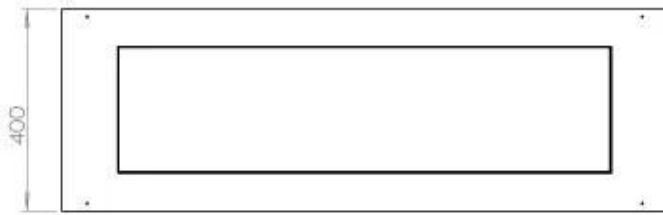

Appearance

Material	Steel
Steel Thickness	4 mm
Colour	Black
Glas included	Yes

Superior Manual

Automatic burner

PrimeFire 1000

FLA 3 990 mm

FLA 3+ 990 mm