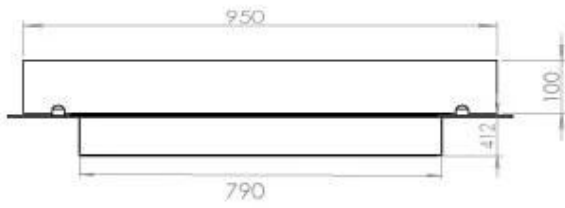

Type

Flue/chimney	Not Required
Recommended air change rate	1
Producttype	4-sided built-in bioethanol fireplace
Brand	Foco
Fuel	Bioethanol
Use	Indoor
Flame view	44,1
Warranty	2 years

Size

Length/Width	100 cm
Depth	40 cm
Weight	30 kg

Appearance

Materials	Steel
Steel thickness	4 mm
Colour	Black
Glas included	Yes

FLA 3+ 790 mm

FLA 3 790 mm

Automatic Burner

Superior Manual

PrimeFire 700