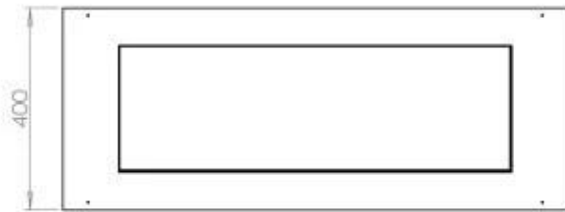

Automatic Burner