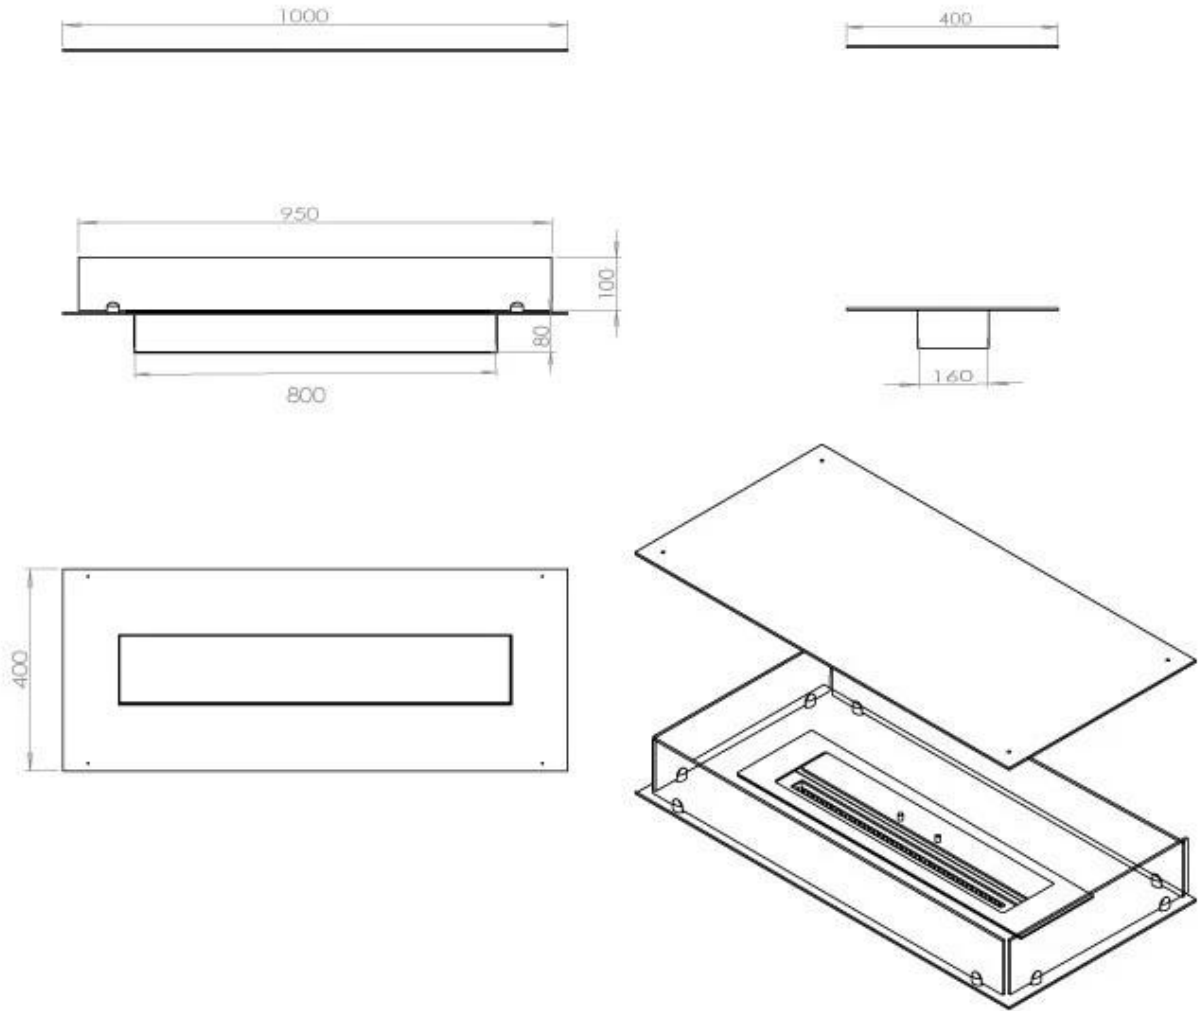

TECHNICAL SPECIFICATIONS

Burner - Features

Flame length	60 cm
Heat output (max)	4,4 kW
Usage	0.62 L/h
Remote control	Yes (add-on)
Requires electricity	No
Requires electricity	Yes
Adjustable flame	Yes
Control	Remote Control
Control	Automatic
Control	Manual
Burn time	6.5 hours
Minimum room size	80 m ³
Burner type	4 Litre Superior

Appearance

Materials	Steel
Steel thickness	4 mm
Colour	Black
Glas included	Yes

FLA 3+ 790 mm

FLA 3 790 mm

Automatic Burner

Superior Manual

PrimeFire 700