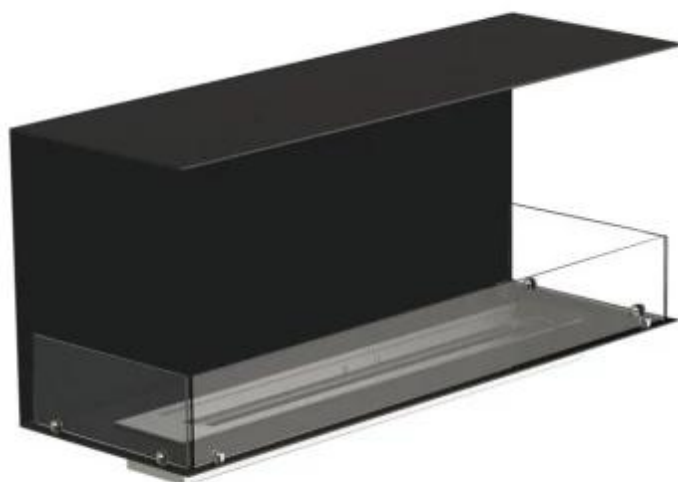

FOCO THREE 1200

BIO-30-115

The Foco Three 1200 is a versatile built-in bioethanol fireplace, designed with three open sides to provide an impressive view of the flames from multiple angles. Ideal for partition walls, such as those around a TV, this 3-sided fireplace is crafted from 4 mm thick powder-coated stainless steel, offering a stylish and timeless look. Choose between a manual or automatic bioethanol burner, which offer adjustable flame levels and, in the automatic models, remote control for added convenience and safety.

TECHNICAL SPECIFICATIONS

Burner - Features

Control	Manual
Control	Remote Control
Control	Automatic
Minimum room size	90 cubic metres
Adjustable flame	Yes
Burner Model	5 Litre Superior
Flame length	85 cm
Burning time up to	6 hours
Remote control	Additional purchase
Power requirements	No
Power requirements	Yes
Heat output (max)	6,2 kW
Consumption	0.87 L/h

Size

Length/Width	120 cm
Height	50 cm
Depth	40 cm
Weight	35 kg

Appearance

Material	Steel
Steel Thickness	4 mm
Colour	Black
Glas included	Yes

Type

Product type	3-sided Built-in Bioethanol Fireplace
Fuel	Bioethanol
Flue/Chimney	Not Required
Brand	Foco
Use	Indoor
Warranty	2 years
Recommended air change rate	1