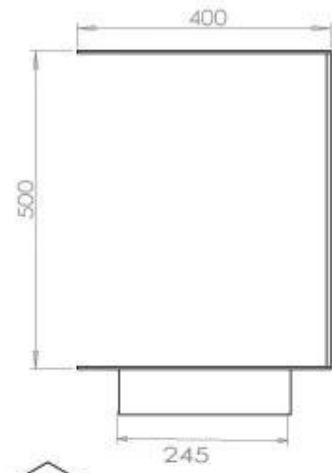

Size

Length/Width	100 cm
Height	50 cm
Depth	40 cm
Weight	30 kg

Appearance

Material	Steel
Steel Thickness	4 mm
Colour	Black
Glas included	Yes

Type

Product type	3-sided Built-in Bioethanol Fireplace
Fuel	Bioethanol
Flue/Chimney	Not Required
Brand	Foco
Use	Indoor
Warranty	2 years
Recommended air change rate	1

Superior Manual

FLA 3+ 790 mm

FLA 3 790 mm

PrimeFire 700

Automatic burner 700