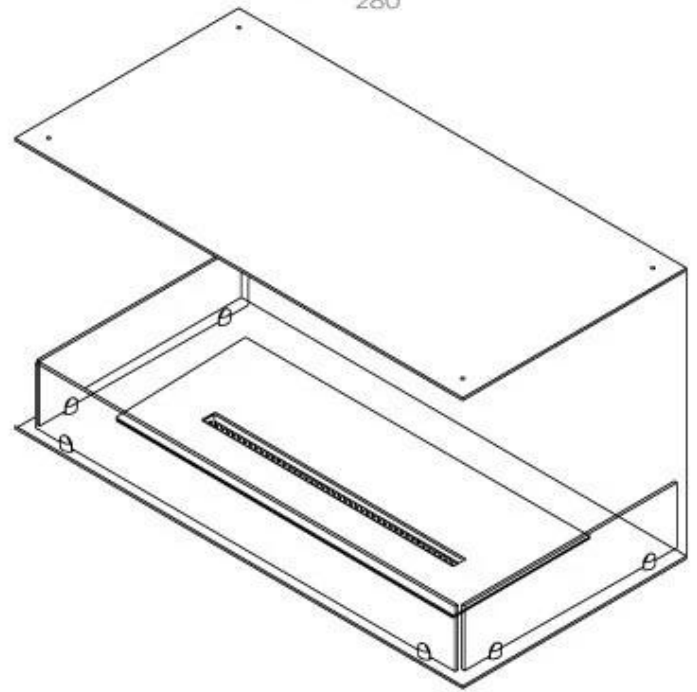

FLA 3+ 790 mm