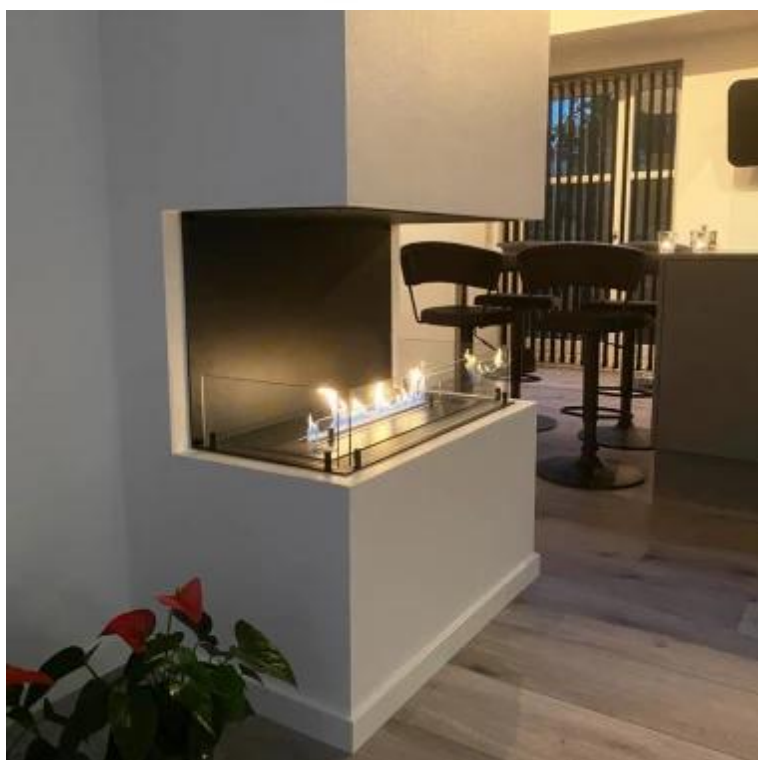

FOCO THREE 800

BIO-30-113

The Foco Three 800 is a stylish, three-sided built-in bioethanol fireplace that offers a stunning panoramic flame view. Designed for seamless integration into a media wall or modern interior, this fireplace lets you enjoy the flames from the front, left, and right sides. Choose from manual or automatic burners, including Smart Home-compatible options. Made from 4 mm thick powder-coated stainless steel, with tempered glass panels for added safety and stability. Easy to install without the need for a chimney or flue. Perfect for those seeking a sleek, contemporary fire feature with real flames and zero smoke.

TECHNICAL SPECIFICATIONS

Burner - Features

Control	Remote Control
Control	Automatic
Control	Manual
Minimum room size	70 cubic metres
Adjustable flame	Yes
Burner Model	3.5 Litre Superior
Flame length	45 cm
Burning time up to	7.5 hours
Remote control	Additional purchase
Power requirements	No
Power requirements	Yes
Heat output (max)	3,2 kW
Consumption	0.46 L/h

Type

Product type	3-sided Built-in Bioethanol Fireplace
Fuel	Bioethanol
Flue/Chimney	Not Required
Brand	Foco
Use	Indoor
Warranty	2 years
Recommended air change rate	1

Size

Length/Width	80 cm
Height	50 cm
Depth	40 cm
Weight	25 kg

Appearance

Material	Steel
Steel Thickness	4 mm
Colour	Black
Glas included	Yes

PrimeFire 700

Automatic burner 700