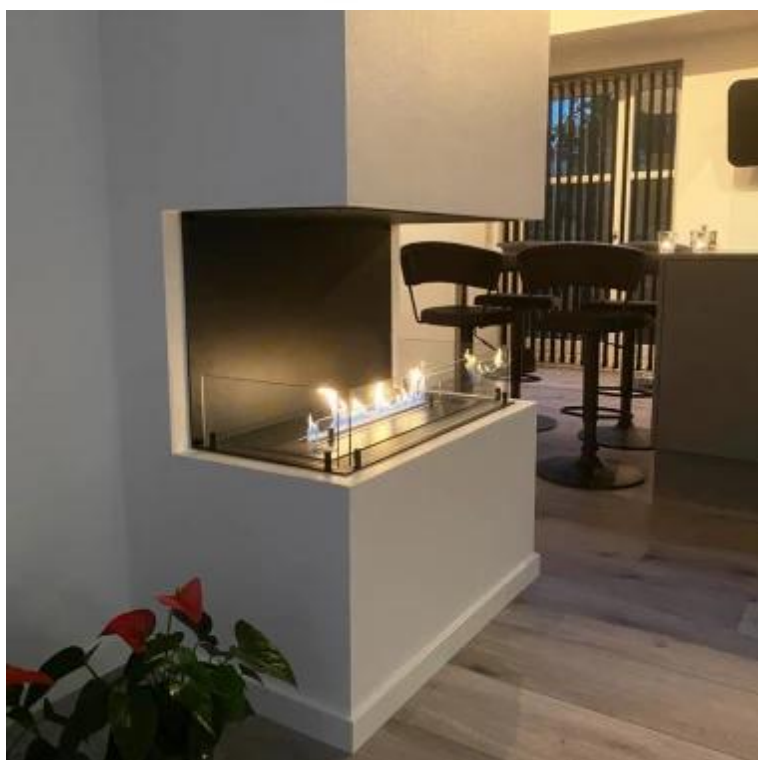

## FOCO THREE 800

BIO-30-113

The Foco Three 800 is a stylish, three-sided built-in bioethanol fireplace that offers a stunning panoramic flame view. Designed for seamless integration into a media wall or modern interior, this fireplace lets you enjoy the flames from the front, left, and right sides. Choose from manual or automatic burners, including Smart Home-compatible options. Made from 4 mm thick powder-coated stainless steel, with tempered glass panels for added safety and stability. Easy to install without the need for a chimney or flue. Perfect for those seeking a sleek, contemporary fire feature with real flames and zero smoke.

#### Burner - Features

Adjustable flame	Yes
Control	Remote Control
Control	Automatic
Control	Manual
Minimum room size	70 cubic metres
Burner Model	3.5 Litre Superior
Flame length	45 cm
Burning time up to	7.5 hours
Remote control	Additional purchase
Power requirements	Yes
Power requirements	No
Heat output (max)	3,2 kW
Consumption	0.46 L/h

#### Size

Length/Width	80 cm
Height	50 cm
Depth	40 cm
Weight	25 kg

#### Type

Product type	3-sided Built-in Bioethanol Fireplace
Fuel	Bioethanol
Flue/Chimney	Not Required
Brand	Foco
Use	Indoor
Warranty	2 years
Recommended air change rate	1