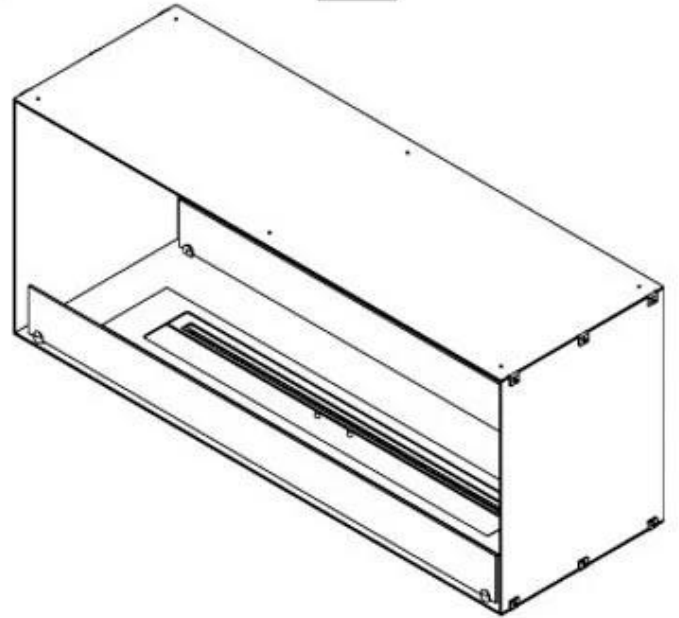

FOCO TWO 1200

BIO-30-106

Foco Two 1200 is a two-sided tunnel bioethanol fireplace for installation into a wall, where you will be able to see the fire from two opposite sides. Choose between manual or automatic burner.

TECHNICAL SPECIFICATIONS

Appearance

Colour	Black
Glas included	Yes
Materials	Steel

Appearance

Steel thickness	4 mm
-----------------	------

Burner - Features

Adjustable	Yes
Burn time	6 hours
Burner type	5 Litre Superior
Control	Automatic
Control	Manual
Control	Remote Control
Flame length	85 cm
Heat output (max)	6,2 kW
Minimum room size	90 m ³
Remote control	Yes (add-on)
Requires electricity	No
Requires electricity	Yes
Usage	0.72 L/h

Size

Depth	40 cm
Height	50 cm
Length/Width	120 cm
Weight	35 kg

Type

Brand	Foco
-------	------

Type

Flue/chimney	Not required
Fuel	Bioethanol
Recommended air change rate	1

Type

Use	Indoor
Warranty	2 years

PrimeFire 1000

FLA 3 990 mm

FLA 3+ 990 mm

Automatic burner 1000