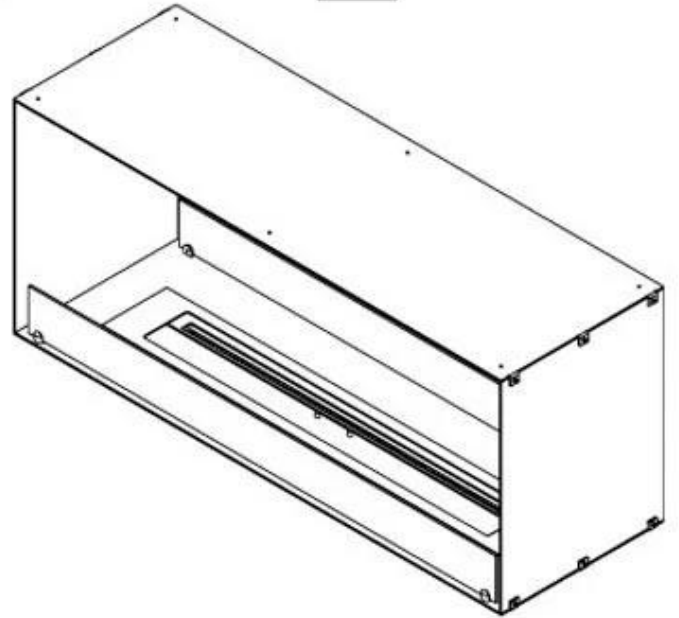

FOCO TWO 1200

BIO-30-106

Foco Two 1200 is a double-sided tunnel bioethanol fireplace designed for built-in installation, allowing a view of the flames from two opposite sides. This fireplace is perfect for integrating into a partition wall or as a room divider between the living room and kitchen. Choose between manual or automatic bioethanol burners, which offer adjustable flame levels and remote control for added convenience. Made from 4 mm powder-coated stainless steel with tempered glass, Foco Two ensures a stable and safe flame experience, adding a modern and stylish touch to your home.

Size

Length/Width	120 cm
Height	50 cm
Depth	40 cm
Weight	35 kg

Appearance

Material	Steel
Steel Thickness	4 mm
Colour	Black
Glas included	Yes

Type

Product type	See-through Built-in Bioethanol Fireplace
Fuel	Bioethanol
Brand	Foco
Flue/Chimney	Not Required
Use	Indoor
Warranty	2 years
Recommended air change rate	1

PrimeFire 1000

FLA 3 990 mm

FLA 3+ 990 mm

Automatic burner 1000