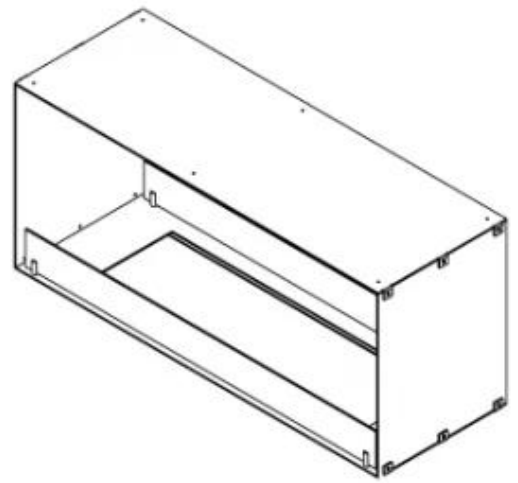

Foco Two 1000 - FLA4