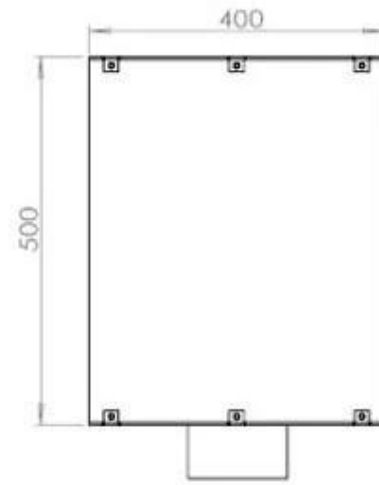

#### Burner - Features

Minimum room size	40 cubic metres
Minimum room size	60 cubic metres
Adjustable flame	Yes
Control	Remote Control
Control	Automatic
Control	Manual
Flame length	45 cm
Flame length	50 cm
Burner Model	Planika PrimeFire 700
Burner Model	3.5 Litre Superior
Burning time up to	7 hours
Capacity	1.9 Litres
Capacity	3.5 Litres
Power requirements	Yes
Power requirements	No
Heat output (max)	4,4 kW
Consumption	0.4 L/h
Consumption	0.46 L/h

#### Appearance

Material	Steel
Steel Thickness	4 mm
Colour	Black
Glas included	Yes

#### Size

Length/Width	80 cm
Height	50 cm
Depth	40 cm
Weight	21 kg