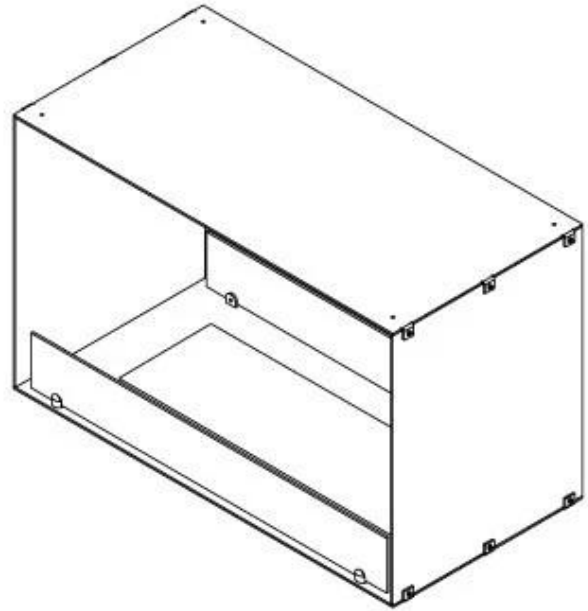

FOCO TWO 800

BIO-30-104

Foco Two 800 is a stylish double-sided tunnel bioethanol fireplace designed for wall installation, allowing you to enjoy the flames from two opposite sides. This fireplace is perfect for partition walls or as a room divider between the living room and kitchen. Made from 4 mm powder-coated stainless steel with tempered glass, the Foco Two ensures a stable flame and timeless design, fitting seamlessly into modern homes. Choose from three different burners and customise the fireplace perfectly to your needs.

TECHNICAL SPECIFICATIONS

Burner - Features

Adjustable flame	Yes
Control	Remote Control
Control	Automatic
Control	Manual
Minimum room size	40 cubic metres
Minimum room size	60 cubic metres
Burner Model	Planika PrimeFire 700
Burner Model	3.5 Litre Superior
Flame length	50 cm
Flame length	45 cm
Burning time up to	7 hours
Capacity	1.9 Litres
Capacity	3.5 Litres
Power requirements	Yes
Power requirements	No
Heat output (max)	4,4 kW
Consumption	0.4 L/h
Consumption	0.46 L/h

Appearance

Material	Steel
Steel Thickness	4 mm
Colour	Black
Glas included	Yes

Type

Fuel	Bioethanol
Product type	See-through Built-in Bioethanol Fireplace
Flue/Chimney	Not Required
Brand	Foco
Use	Indoor
Warranty	2 years
Recommended air change rate	1

Size

Length/Width	80 cm
Height	50 cm
Depth	40 cm
Weight	21 kg

PrimeFire

Automatic burner