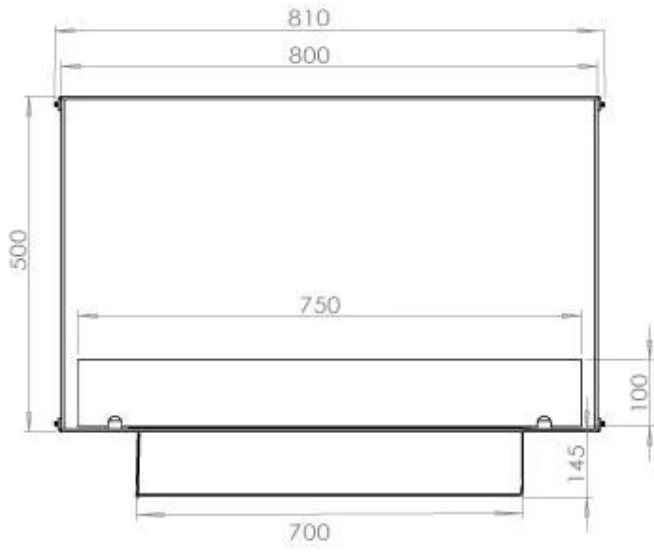

TECHNICAL SPECIFICATIONS

Burner - Features

Adjustable flame	Yes
Control	Remote Control
Control	Automatic
Control	Manual
Minimum room size	40 cubic metres
Minimum room size	60 cubic metres
Burner Model	Planika PrimeFire 700
Burner Model	3.5 Litre Superior
Flame length	50 cm
Flame length	45 cm
Burning time up to	7 hours
Capacity	1.9 Litres
Capacity	3.5 Litres
Power requirements	Yes
Power requirements	No
Heat output (max)	4,4 kW
Consumption	0.4 L/h
Consumption	0.46 L/h

Size

Length/Width	80 cm
Height	50 cm
Depth	40 cm
Weight	21 kg

PrimeFire

Automatic burner