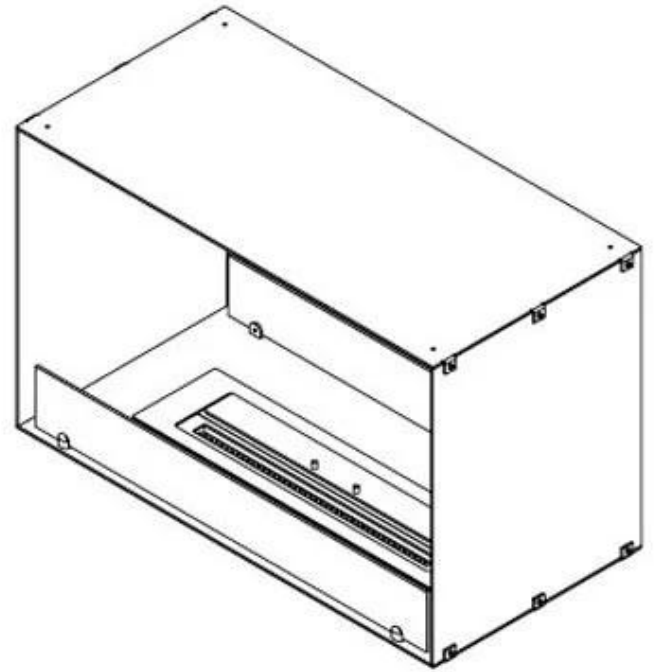

## FOCO TWO 800

BIO-30-104

Foco Two 800 is a stylish double-sided tunnel bioethanol fireplace designed for wall installation, allowing you to enjoy the flames from two opposite sides. This fireplace is perfect for partition walls or as a room divider between the living room and kitchen. Made from 4 mm powder-coated stainless steel with tempered glass, the Foco Two ensures a stable flame and timeless design, fitting seamlessly into modern homes. Choose from three different burners and customise the fireplace perfectly to your needs.

#### Burner - Features

Minimum room size	40 cubic metres
Minimum room size	60 cubic metres
Adjustable flame	Yes
Control	Remote Control
Control	Automatic
Control	Manual
Flame length	45 cm
Flame length	50 cm
Burner Model	Planika PrimeFire 700
Burner Model	3.5 Litre Superior
Burning time up to	7 hours
Capacity	1.9 Litres
Capacity	3.5 Litres
Power requirements	Yes
Power requirements	No
Heat output (max)	4,4 kW
Consumption	0.4 L/h
Consumption	0.46 L/h

#### Appearance

Material	Steel
Steel Thickness	4 mm
Colour	Black
Glas included	Yes

#### Size

Length/Width	80 cm
Height	50 cm
Depth	40 cm
Weight	21 kg