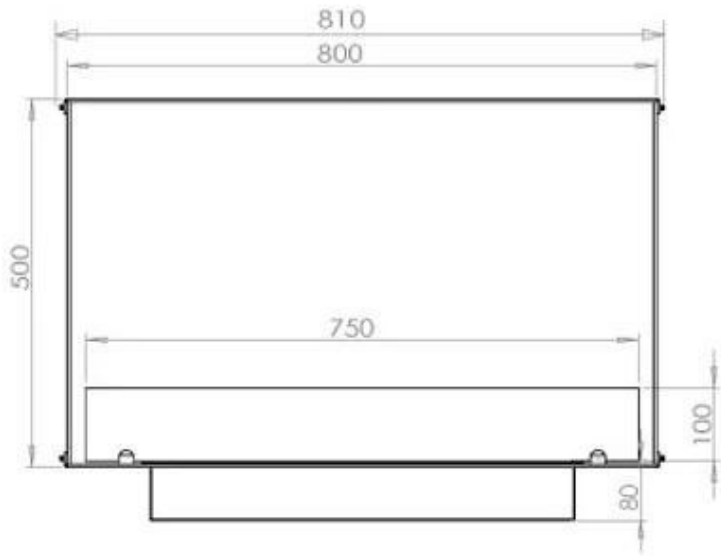

TECHNICAL SPECIFICATIONS

Burner - Features

Adjustable flame	Yes
Control	Remote Control
Control	Automatic
Control	Manual
Minimum room size	40 cubic metres
Minimum room size	60 cubic metres
Burner Model	Planika PrimeFire 700
Burner Model	3.5 Litre Superior
Flame length	50 cm
Flame length	45 cm
Burning time up to	7 hours
Capacity	1.9 Litres
Capacity	3.5 Litres
Power requirements	Yes
Power requirements	No
Heat output (max)	4,4 kW
Consumption	0.4 L/h
Consumption	0.46 L/h

Size

Length/Width	80 cm
Height	50 cm
Depth	40 cm
Weight	21 kg

PrimeFire

Automatic burner