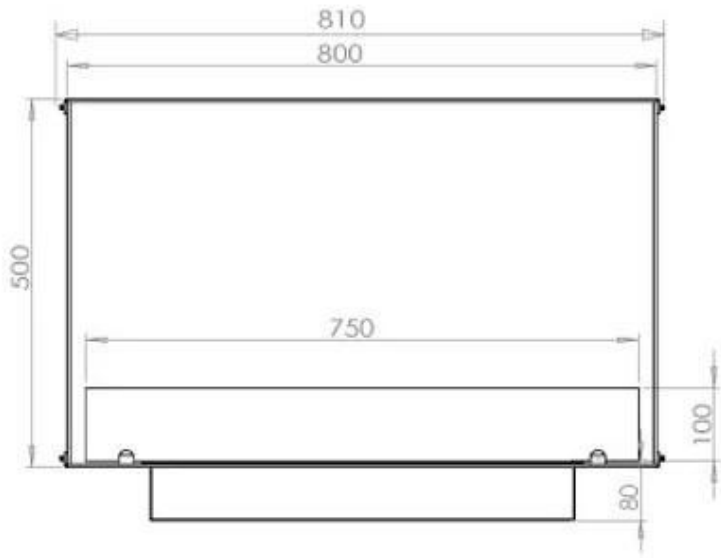

#### Burner - Features

Minimum room size	40 cubic metres
Minimum room size	60 cubic metres
Adjustable flame	Yes
Control	Remote Control
Control	Automatic
Control	Manual
Flame length	45 cm
Flame length	50 cm
Burner Model	Planika PrimeFire 700
Burner Model	3.5 Litre Superior
Burning time up to	7 hours
Capacity	1.9 Litres
Capacity	3.5 Litres
Power requirements	Yes
Power requirements	No
Heat output (max)	4,4 kW
Consumption	0.4 L/h
Consumption	0.46 L/h

#### Size

Length/Width	80 cm
Height	50 cm
Depth	40 cm
Weight	21 kg