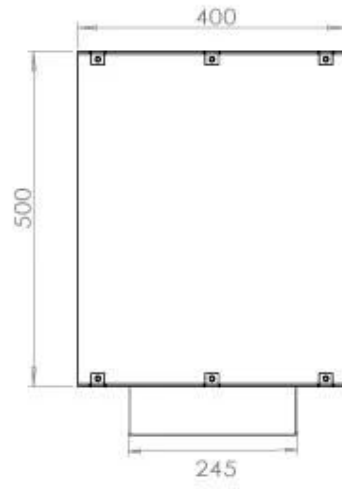

TECHNICAL SPECIFICATIONS

Burner - Features

Adjustable flame	Yes
Control	Remote Control
Control	Automatic
Control	Manual
Minimum room size	40 cubic metres
Minimum room size	60 cubic metres
Burner Model	Planika PrimeFire 700
Burner Model	3.5 Litre Superior
Flame length	50 cm
Flame length	45 cm
Burning time up to	7 hours
Capacity	1.9 Litres
Capacity	3.5 Litres
Power requirements	Yes
Power requirements	No
Heat output (max)	4,4 kW
Consumption	0.4 L/h
Consumption	0.46 L/h

Size

Length/Width	80 cm
Height	50 cm
Depth	40 cm
Weight	21 kg

PrimeFire

Automatic burner