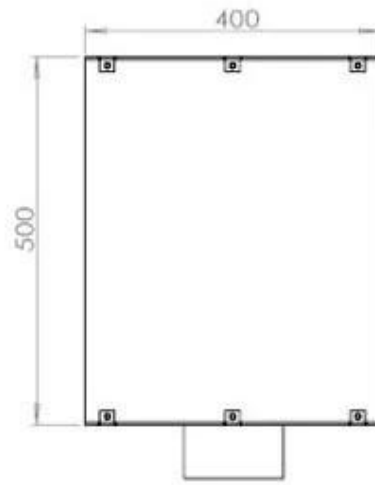

TECHNICAL SPECIFICATIONS

Burner - Features

Adjustable flame	Yes
Control	Remote Control
Control	Automatic
Control	Manual
Minimum room size	40 cubic metres
Minimum room size	60 cubic metres
Burner Model	Planika PrimeFire 700
Burner Model	3.5 Litre Superior
Flame length	50 cm
Flame length	45 cm
Burning time up to	7 hours
Capacity	1.9 Litres
Capacity	3.5 Litres
Power requirements	Yes
Power requirements	No
Heat output (max)	4,4 kW
Consumption	0.4 L/h
Consumption	0.46 L/h

Size

Length/Width	80 cm
Height	50 cm
Depth	40 cm
Weight	21 kg

PrimeFire

Automatic burner