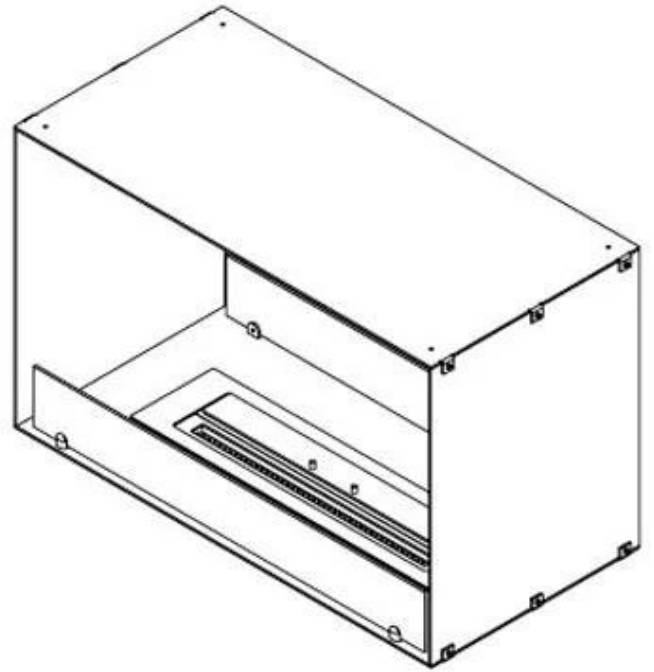

FOCO TWO 800

BIO-30-104

Foco Two 800 is a stylish double-sided tunnel bioethanol fireplace designed for wall installation, allowing you to enjoy the flames from two opposite sides. This fireplace is perfect for partition walls or as a room divider between the living room and kitchen. Made from 4 mm powder-coated stainless steel with tempered glass, the Foco Two ensures a stable flame and timeless design, fitting seamlessly into modern homes. Choose from three different burners and customise the fireplace perfectly to your needs.

TECHNICAL SPECIFICATIONS

Burner - Features

Adjustable flame	Yes
Control	Remote Control
Control	Automatic
Control	Manual
Minimum room size	40 cubic metres
Minimum room size	60 cubic metres
Burner Model	Planika PrimeFire 700
Burner Model	3.5 Litre Superior
Flame length	50 cm
Flame length	45 cm
Burning time up to	7 hours
Capacity	1.9 Litres
Capacity	3.5 Litres
Power requirements	Yes
Power requirements	No
Heat output (max)	4,4 kW
Consumption	0.4 L/h
Consumption	0.46 L/h

Appearance

Material	Steel
Steel Thickness	4 mm
Colour	Black
Glas included	Yes

Type

Fuel	Bioethanol
Product type	See-through Built-in Bioethanol Fireplace
Flue/Chimney	Not Required
Brand	Foco
Use	Indoor
Warranty	2 years
Recommended air change rate	1

Size

Length/Width	80 cm
Height	50 cm
Depth	40 cm
Weight	21 kg

PrimeFire

Automatic burner