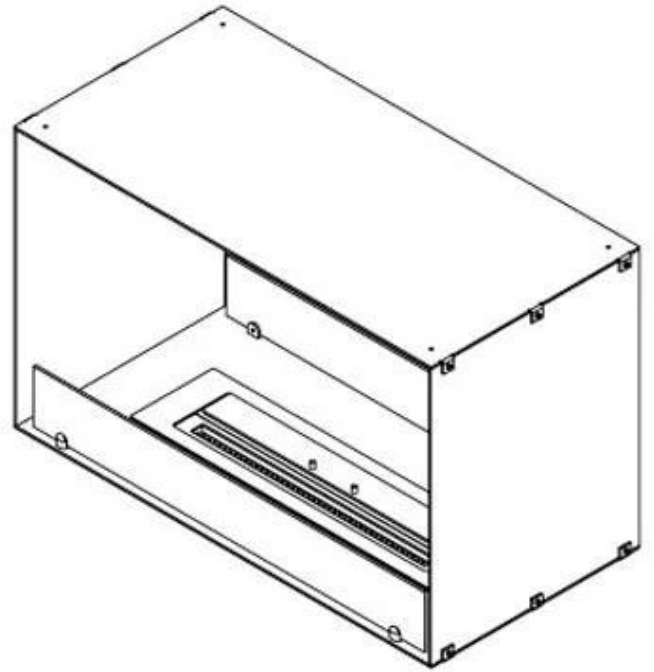

FOCO TWO 800

BIO-30-104

Foco Two 800 is a two-sided tunnel bioethanol fireplace for building into a wall, where one can see the flames from two opposite sides. Choose between manual or automatic burner.

Size

| | |
|--------------|-------|
| Depth | 40 cm |
| Height | 50 cm |
| Length/Width | 80 cm |
| Weight | 21 kg |

Type

| | |
|-------|------|
| Brand | Foco |
|-------|------|

Type

| | |
|--------------|--------------|
| Flue/chimney | Not required |
|--------------|--------------|