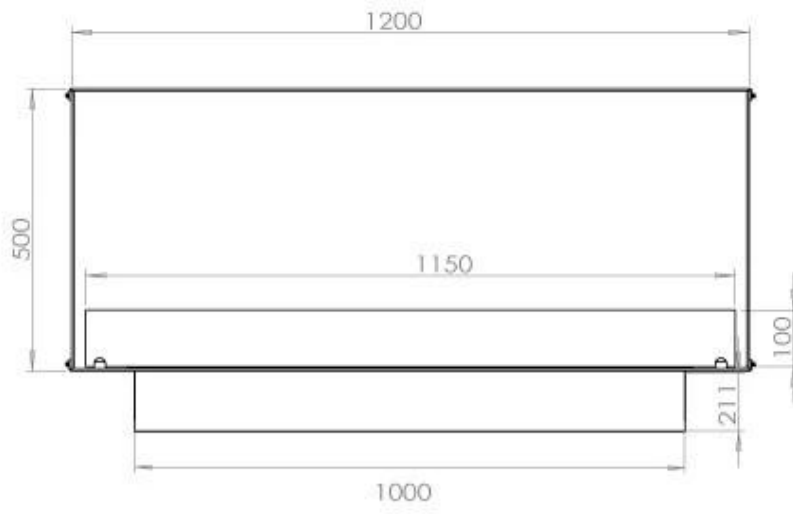

TECHNICAL SPECIFICATIONS

Burner - Features

Control	Automatic
Control	Remote Control
Control	Manual
Minimum room size	90 cubic metres
Adjustable flame	Yes
Burner Model	5 Litre Superior
Flame length	85 cm
Burning time up to	6 hours
Remote control	Additional purchase
Power requirements	No
Power requirements	Yes
Heat output (max)	6,2 kW
Consumption	0.87 L/h

Size

Length/Width	120 cm
Height	50 cm
Depth	40 cm
Weight	35 kg

FLA 3+ 990 mm

FLA 3 990 mm

Automatic burner 1000

PrimeFire 1000

Superior Manual 1000