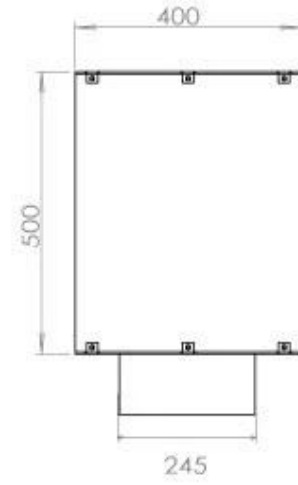

PrimeFire 1000