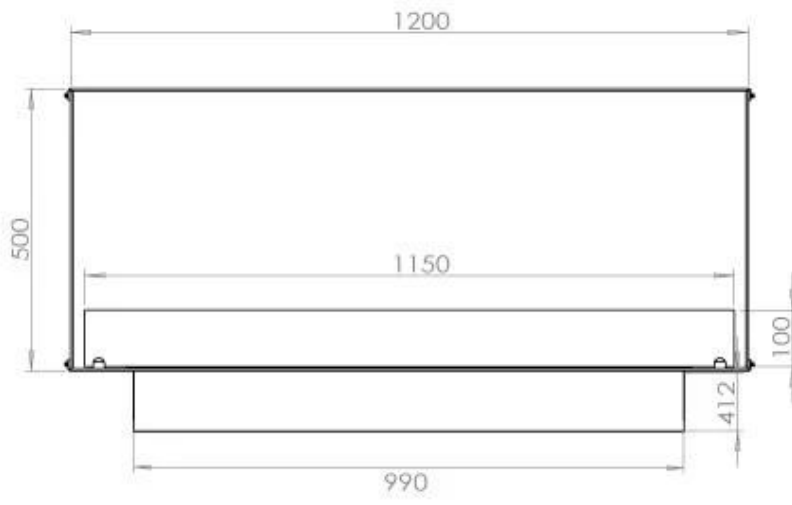

TECHNICAL SPECIFICATIONS

Burner - Features

Control	Automatic
Control	Remote Control
Control	Manual
Minimum room size	90 cubic metres
Adjustable flame	Yes
Burner Model	5 Litre Superior
Flame length	85 cm
Burning time up to	6 hours
Remote control	Additional purchase
Power requirements	No
Power requirements	Yes
Heat output (max)	6,2 kW
Consumption	0.87 L/h

Appearance

Material	Steel
Steel Thickness	4 mm
Colour	Black
Glas included	Yes

Type

Product type	1-sided Built-in Bioethanol Fireplace
Fuel	Bioethanol
Flue/Chimney	Not Required
Brand	Foco
Use	Indoor
Flame view	Front
Warranty	2 years
Recommended air change rate	1

Size

Length/Width	120 cm
Height	50 cm
Depth	40 cm
Weight	35 kg

FLA 3+ 990 mm

FLA 3 990 mm

Automatic burner 1000

PrimeFire 1000

Superior Manual 1000