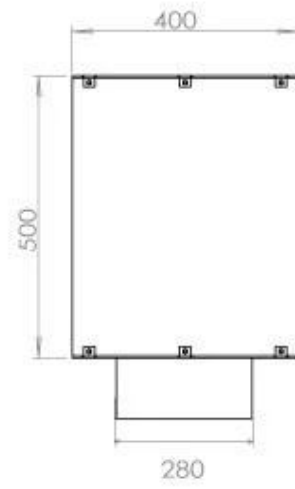

#### Size

Length/Width	120 cm
Height	50 cm
Depth	40 cm
Weight	35 kg

#### Appearance

Material	Steel
Steel Thickness	4 mm
Colour	Black
Glas included	Yes

FLA 3+ 990 mm

FLA 3 990 mm