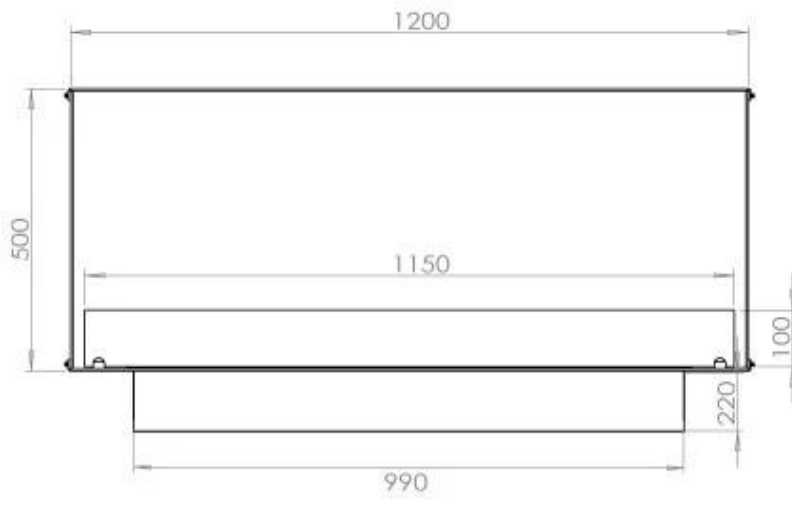

TECHNICAL SPECIFICATIONS

Burner - Features

Control	Automatic
Control	Remote Control
Control	Manual
Minimum room size	90 m ³
Adjustable flame	Yes
Burner Model	5 Litre Superior
Flame length	85 cm
Burning time up to	6 hours
Remote control	Yes (add-on)
Power Requirements	No
Power Requirements	Yes
Heat output (max)	6,2 kW
Consumption	0.87 L/h

Size

Length/Width	120 cm
Height	50 cm
Depth	40 cm
Weight	35 kg

FLA 3+ 990 mm

FLA 3 990 mm

Automatic burner 1000

PrimeFire 1000

Superior Manual 1000