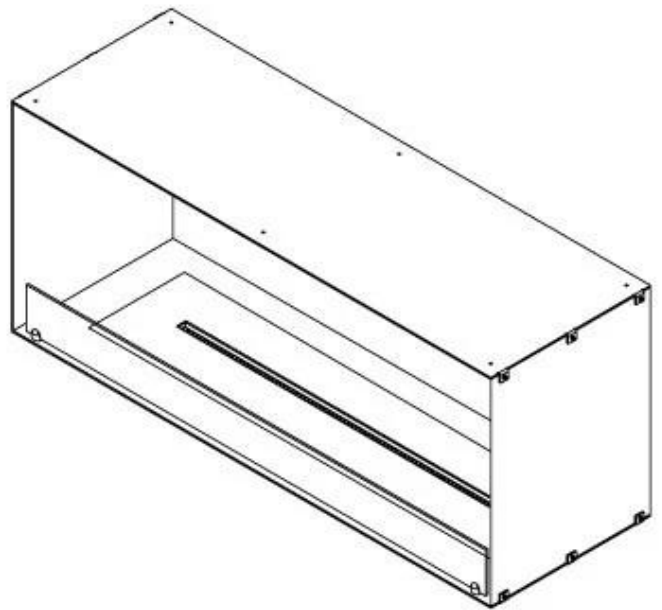

FOCO ONE 1200

BIO-30-130

Foco One 1200 is a stylish one-sided built-in bioethanol fireplace, perfect for wall installation. Designed for modern interiors, this fireplace insert allows the flames to be viewed only from the front, creating a stunning focal point. Choose between a manual or automatic bioethanol burner, offering adjustable flame levels and, in automatic models, remote control via app. Constructed from 4 mm powder-coated stainless steel, it includes tempered glass to protect the flames and ensure a stable burn.

Appearance

Material	Steel
Steel Thickness	4 mm
Colour	Black
Glas included	Yes

Type

Producttype	1-sided Built-in Bioethanol Fireplace
Fuel	Bioethanol
Flue/Chimney	Not Required
Brand	Foco
Use	Indoor
Flame view	Front
Warranty	2 years
Recommended air change rate	1

Size

Length/Width	120 cm
Height	50 cm
Depth	40 cm
Weight	35 kg

FLA 3+ 990 mm

FLA 3 990 mm

Automatic burner 1000

PrimeFire 1000

Superior Manual 1000