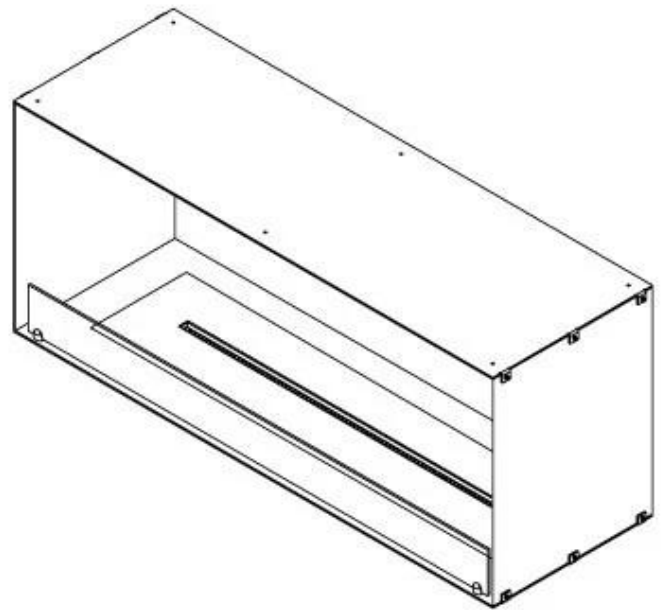

## FOCO ONE 1200

BIO-30-130

Foco One 1200 is a stylish one-sided built-in bioethanol fireplace, perfect for wall installation. Designed for modern interiors, this fireplace insert allows the flames to be viewed only from the front, creating a stunning focal point. Choose between a manual or automatic bioethanol burner, offering adjustable flame levels and, in automatic models, remote control via app. Constructed from 4 mm powder-coated stainless steel, it includes tempered glass to protect the flames and ensure a stable burn.

#### Size

Length/Width	120 cm
Height	50 cm
Depth	40 cm
Weight	35 kg

#### Appearance

Material	Steel
Steel Thickness	4 mm
Colour	Black
Glas included	Yes