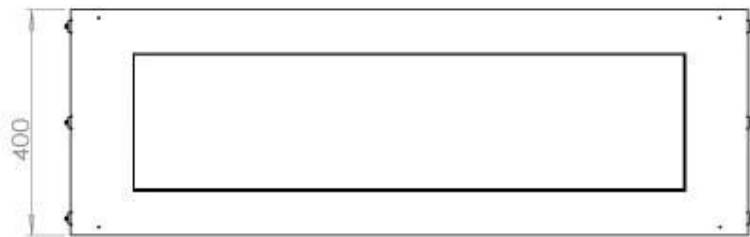

#### Size

Length/Width	120 cm
Height	50 cm
Depth	40 cm
Weight	35 kg

#### Appearance

Material	Steel
Steel Thickness	4 mm
Colour	Black
Glas included	Yes

FLA 3+ 990 mm

FLA 3 990 mm