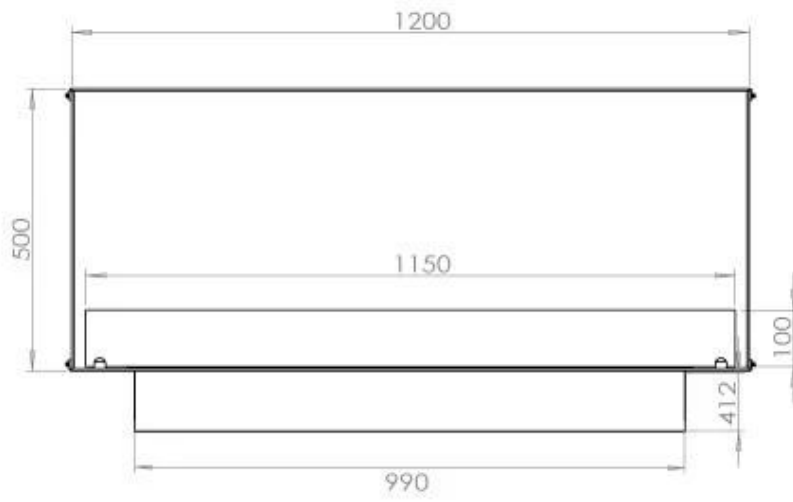

#### Size

Length/Width	120 cm
Height	50 cm
Depth	40 cm
Weight	35 kg

#### Appearance

Material	Steel
Steel Thickness	4 mm
Colour	Black
Glas included	Yes

FLA 3+ 990 mm

FLA 3 990 mm