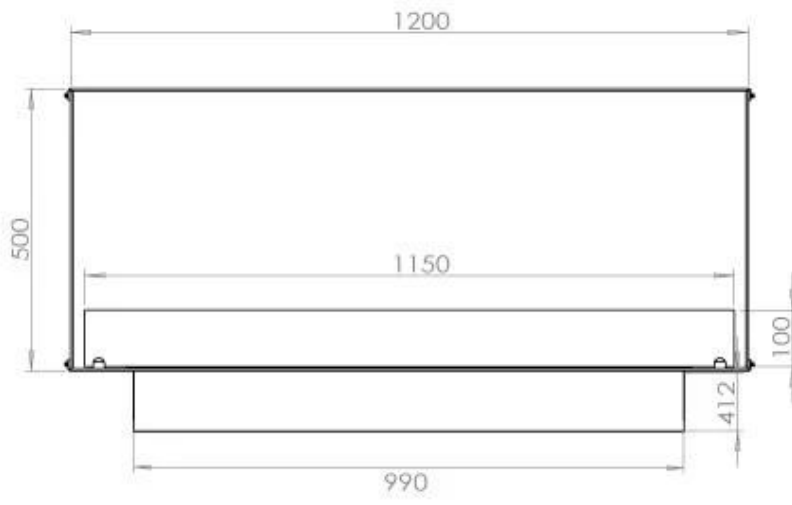

#### Size

Length/Width	120 cm
Height	50 cm
Depth	40 cm
Weight	35 kg

#### Appearance

Material	Steel
Steel Thickness	4 mm
Colour	Black
Glas included	Yes