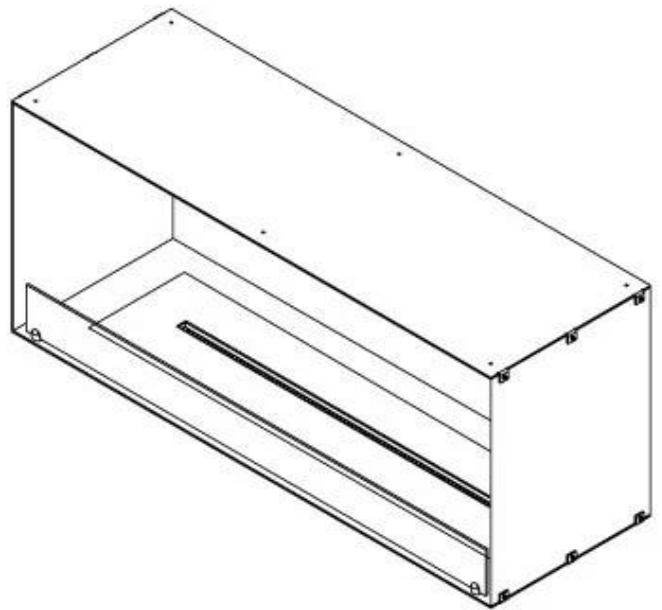

## FOCO ONE 1200

BIO-30-130

Foco One 1200 is a stylish one-sided built-in bioethanol fireplace, perfect for wall installation. Designed for modern interiors, this fireplace insert allows the flames to be viewed only from the front, creating a stunning focal point. Choose between a manual or automatic bioethanol burner, offering adjustable flame levels and, in automatic models, remote control via app. Constructed from 4 mm powder-coated stainless steel, it includes tempered glass to protect the flames and ensure a stable burn.

#### Size

Length/Width	120 cm
Height	50 cm
Depth	40 cm
Weight	35 kg

#### Appearance

Material	Steel
Steel Thickness	4 mm
Colour	Black
Glas included	Yes

FLA 3+ 990 mm

FLA 3 990 mm