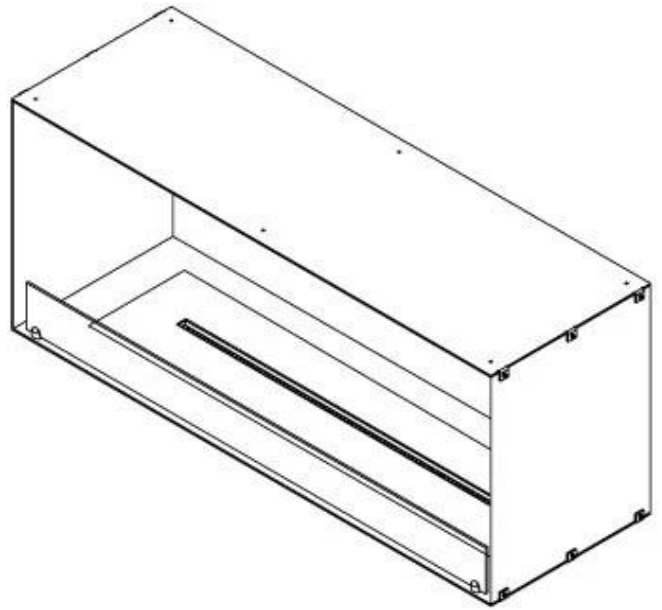

FOCO ONE 1200

BIO-30-130

Foco One 1200 is a stylish one-sided built-in bioethanol fireplace, perfect for wall installation. Designed for modern interiors, this fireplace insert allows the flames to be viewed only from the front, creating a stunning focal point. Choose between a manual or automatic bioethanol burner, offering adjustable flame levels and, in automatic models, remote control via app. Constructed from 4 mm powder-coated stainless steel, it includes tempered glass to protect the flames and ensure a stable burn.

Appearance

Material	Steel
Steel Thickness	4 mm
Colour	Black
Glas included	Yes

Type

Producttype	1-sided Built-in Bioethanol Fireplace
Fuel	Bioethanol
Flue/Chimney	Not Required
Brand	Foco
Use	Indoor
Flame view	Front
Warranty	2 years
Recommended air change rate	1

Size

Length/Width	120 cm
Height	50 cm
Depth	40 cm
Weight	35 kg

FLA 3+ 990 mm

FLA 3 990 mm

Automatic burner 1000

PrimeFire 1000

Superior Manual 1000