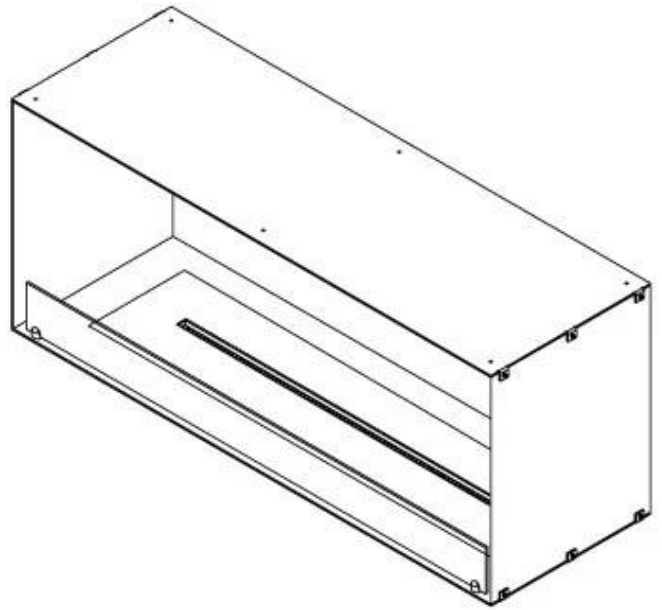

FOCO ONE 1200

BIO-30-130

Foco One 1200 is a stylish one-sided built-in bioethanol fireplace, perfect for wall installation. Designed for modern interiors, this fireplace insert allows the flames to be viewed only from the front, creating a stunning focal point. Choose between a manual or automatic bioethanol burner, offering adjustable flame levels and, in automatic models, remote control via app. Constructed from 4 mm powder-coated stainless steel, it includes tempered glass to protect the flames and ensure a stable burn.

Appearance

Material	Steel
Steel Thickness	4 mm
Colour	Black
Glas included	Yes

Type

Product type	1-sided Built-in Bioethanol Fireplace
Fuel	Bioethanol
Flue/Chimney	Not Required
Brand	Foco
Use	Indoor
Flame view	Front
Warranty	2 years
Recommended air change rate	1

Size

Length/Width	120 cm
Height	50 cm
Depth	40 cm
Weight	35 kg

FLA 3+ 990 mm

FLA 3 990 mm

Automatic burner 1000

PrimeFire 1000

Superior Manual 1000