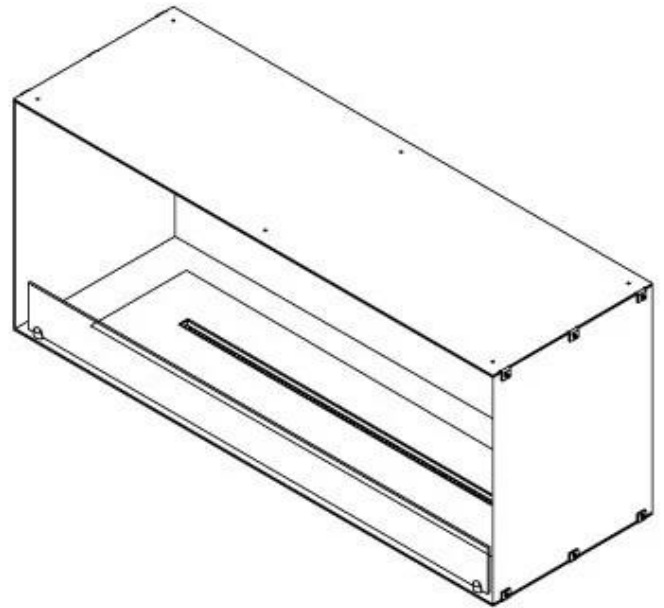

FOCO ONE 1200

BIO-30-130

Foco One 1200 is a stylish one-sided built-in bioethanol fireplace, perfect for wall installation. Designed for modern interiors, this fireplace insert allows the flames to be viewed only from the front, creating a stunning focal point. Choose between a manual or automatic bioethanol burner, offering adjustable flame levels and, in automatic models, remote control via app. Constructed from 4 mm powder-coated stainless steel, it includes tempered glass to protect the flames and ensure a stable burn.

Appearance

Material	Steel
Steel Thickness	4 mm
Colour	Black
Glas included	Yes

Type

Product type	1-sided Built-in Bioethanol Fireplace
Fuel	Bioethanol
Flue/Chimney	Not Required
Brand	Foco
Use	Indoor
Flame view	Front
Warranty	2 years
Recommended air change rate	1

Size

Length/Width	120 cm
Height	50 cm
Depth	40 cm
Weight	35 kg

FLA 3+ 990 mm

FLA 3 990 mm

Automatic burner 1000

PrimeFire 1000

Superior Manual 1000