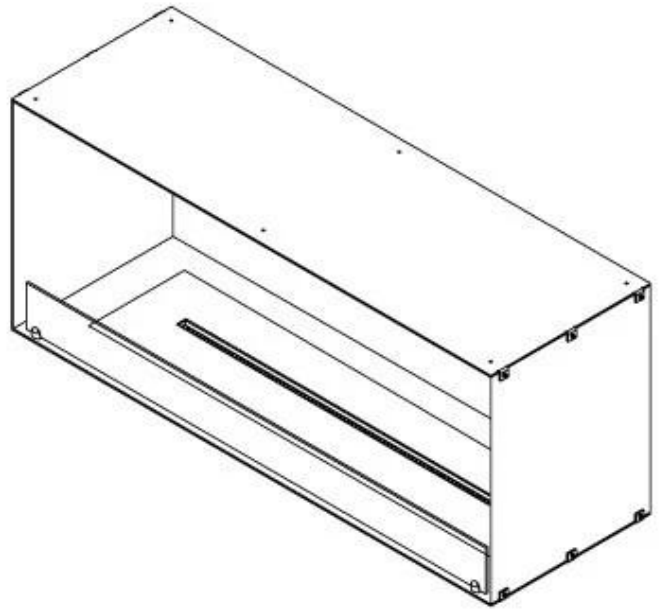

FOCO ONE 1200

BIO-30-130

Foco One 1200 is a stylish one-sided built-in bioethanol fireplace, perfect for wall installation. Designed for modern interiors, this fireplace insert allows the flames to be viewed only from the front, creating a stunning focal point. Choose between a manual or automatic bioethanol burner, offering adjustable flame levels and, in automatic models, remote control via app. Constructed from 4 mm powder-coated stainless steel, it includes tempered glass to protect the flames and ensure a stable burn.

Appearance

Material	Steel
Steel Thickness	4 mm
Colour	Black
Glas included	Yes

Type

Product type	1-sided Built-in Bioethanol Fireplace
Fuel	Bioethanol
Flue/Chimney	Not Required
Brand	Foco
Use	Indoor
Flame view	Front
Warranty	2 years
Recommended air change rate	1

Size

Length/Width	120 cm
Height	50 cm
Depth	40 cm
Weight	35 kg

FLA 3+ 990 mm

FLA 3 990 mm

Automatic burner 1000

PrimeFire 1000

Superior Manual 1000