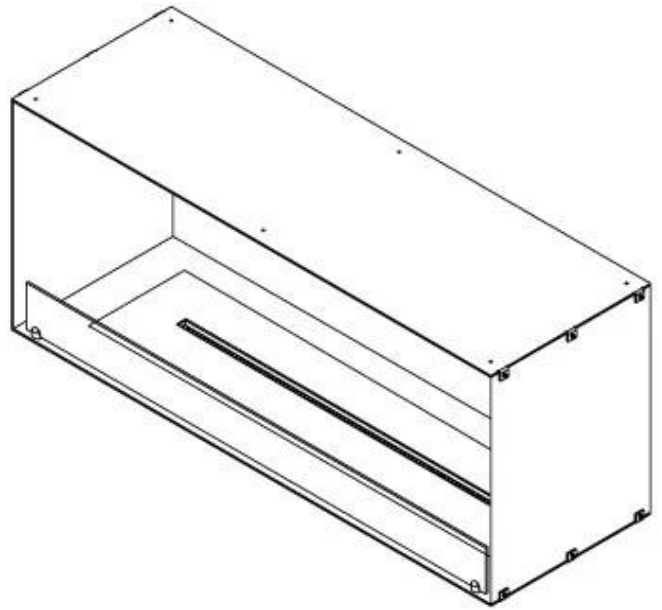

FOCO ONE 1200

BIO-30-130

Foco One 1200 is a stylish one-sided built-in bioethanol fireplace, perfect for wall installation. Designed for modern interiors, this fireplace insert allows the flames to be viewed only from the front, creating a stunning focal point. Choose between a manual or automatic bioethanol burner, offering adjustable flame levels and, in automatic models, remote control via app. Constructed from 4 mm powder-coated stainless steel, it includes tempered glass to protect the flames and ensure a stable burn.

Appearance

Material	Steel
Steel Thickness	4 mm
Colour	Black
Glas included	Yes

Type

Producttype	1-sided Built-in Bioethanol Fireplace
Fuel	Bioethanol
Flue/Chimney	Not Required
Brand	Foco
Use	Indoor
Flame view	Front
Warranty	2 years
Recommended air change rate	1

Size

Length/Width	120 cm
Height	50 cm
Depth	40 cm
Weight	35 kg

FLA 3+ 990 mm

FLA 3 990 mm

Automatic burner 1000

PrimeFire 1000

Superior Manual 1000