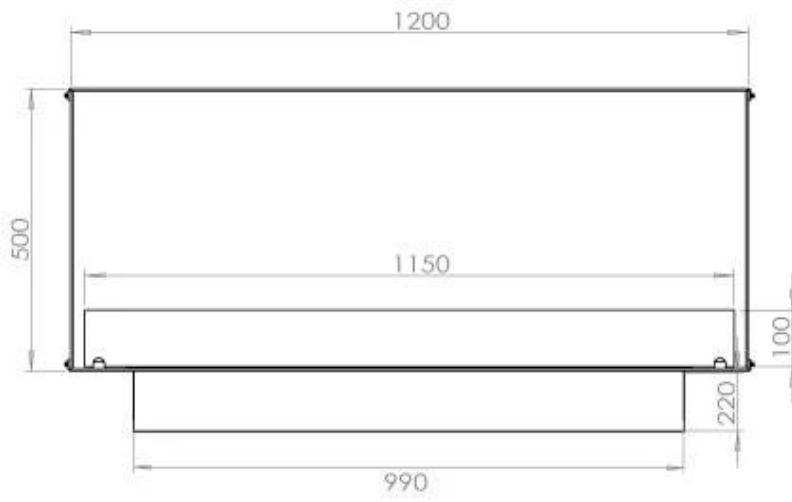

#### Size

Length/Width	120 cm
Height	50 cm
Depth	40 cm
Weight	35 kg

#### Appearance

Material	Steel
Steel Thickness	4 mm
Colour	Black
Glas included	Yes

FLA 3+ 990 mm

FLA 3 990 mm