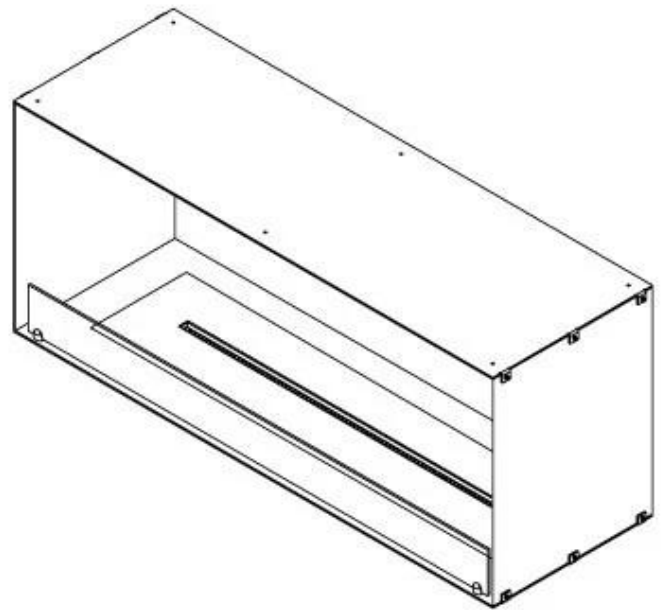

FOCO ONE 1200

BIO-30-130

Foco One 1200 is a stylish one-sided built-in bioethanol fireplace, perfect for wall installation. Designed for modern interiors, this fireplace insert allows the flames to be viewed only from the front, creating a stunning focal point. Choose between a manual or automatic bioethanol burner, offering adjustable flame levels and, in automatic models, remote control via app. Constructed from 4 mm powder-coated stainless steel, it includes tempered glass to protect the flames and ensure a stable burn.

TECHNICAL SPECIFICATIONS

Burner - Features

Control	Automatic
Control	Remote Control
Control	Manual
Minimum room size	90 cubic metres
Adjustable flame	Yes
Burner Model	5 Litre Superior
Flame length	85 cm
Burning time up to	6 hours
Remote control	Additional purchase
Power requirements	No
Power requirements	Yes
Heat output (max)	6,2 kW
Consumption	0.87 L/h

Appearance

Material	Steel
Steel Thickness	4 mm
Colour	Black
Glas included	Yes

Type

Product type	1-sided Built-in Bioethanol Fireplace
Fuel	Bioethanol
Flue/Chimney	Not Required
Brand	Foco
Use	Indoor
Flame view	Front
Warranty	2 years
Recommended air change rate	1

Size

Length/Width	120 cm
Height	50 cm
Depth	40 cm
Weight	35 kg

FLA 3+ 990 mm

FLA 3 990 mm

Automatic burner 1000

PrimeFire 1000

Superior Manual 1000