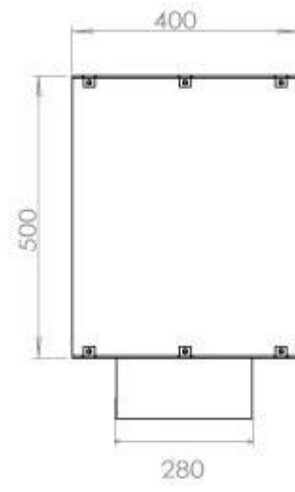

TECHNICAL SPECIFICATIONS

Burner - Features

Control	Automatic
Control	Remote Control
Control	Manual
Minimum room size	90 cubic metres
Adjustable flame	Yes
Burner Model	5 Litre Superior
Flame length	85 cm
Burning time up to	6 hours
Remote control	Additional purchase
Power requirements	No
Power requirements	Yes
Heat output (max)	6,2 kW
Consumption	0.87 L/h

Size

Length/Width	120 cm
Height	50 cm
Depth	40 cm
Weight	35 kg

FLA 3+ 990 mm

FLA 3 990 mm

Automatic burner 1000

PrimeFire 1000

Superior Manual 1000