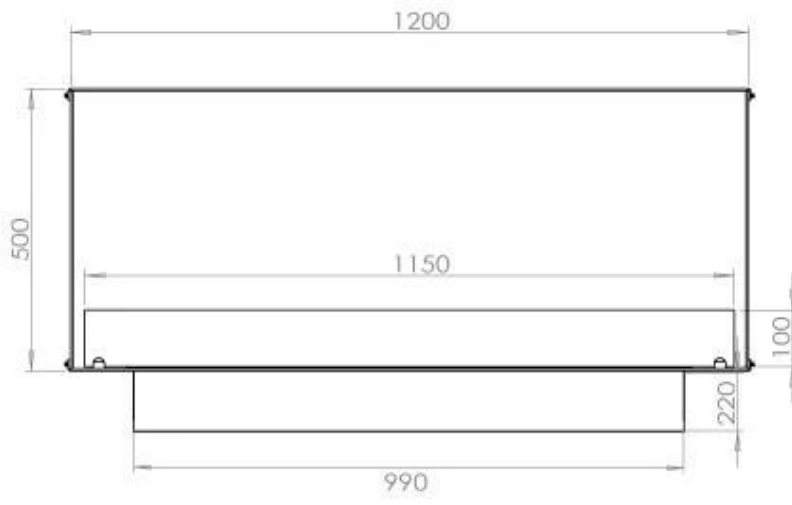

TECHNICAL SPECIFICATIONS

Burner - Features

Control	Automatic
Control	Remote Control
Control	Manual
Minimum room size	90 cubic metres
Adjustable flame	Yes
Burner Model	5 Litre Superior
Flame length	85 cm
Burning time up to	6 hours
Remote control	Additional purchase
Power requirements	No
Power requirements	Yes
Heat output (max)	6,2 kW
Consumption	0.87 L/h

Size

Length/Width	120 cm
Height	50 cm
Depth	40 cm
Weight	35 kg

FLA 3+ 990 mm

FLA 3 990 mm

Automatic burner 1000

PrimeFire 1000

Superior Manual 1000