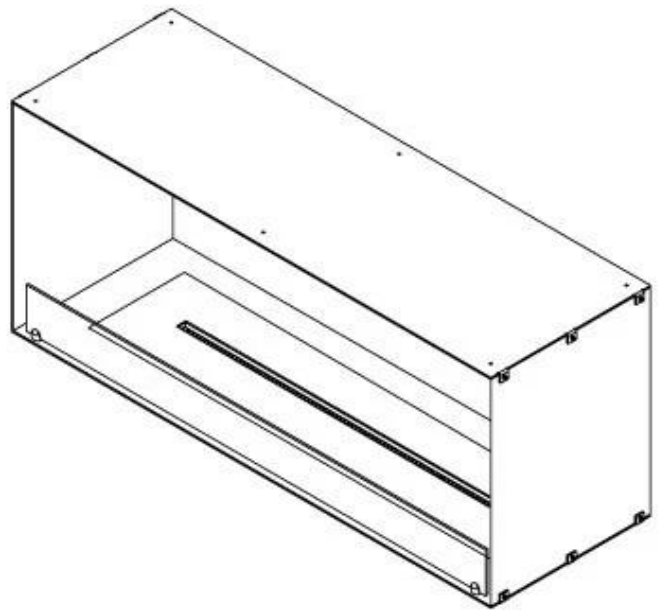

#### Size

Length/Width	120 cm
Height	50 cm
Depth	40 cm
Weight	35 kg

#### Appearance

Material	Steel
Steel Thickness	4 mm
Colour	Black
Glas included	Yes

FLA 3+ 990 mm

FLA 3 990 mm