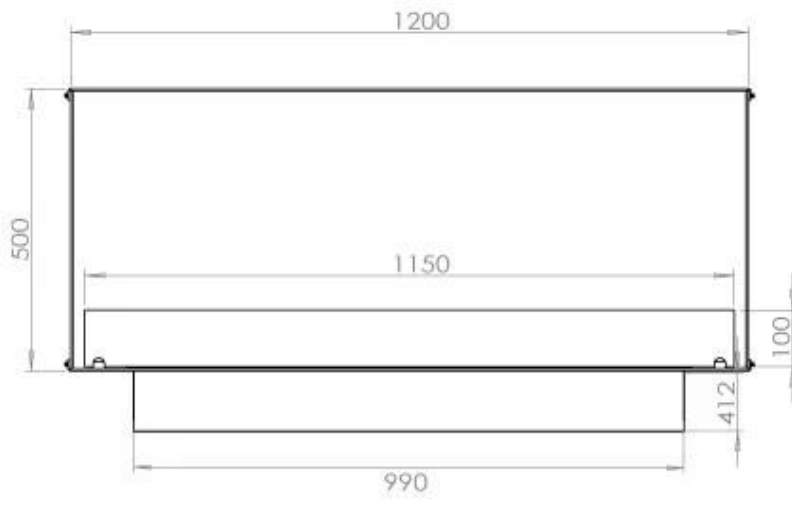

TECHNICAL SPECIFICATIONS

Burner - Features

Control	Automatic
Control	Remote Control
Control	Manual
Minimum room size	90 m ³
Adjustable flame	Yes
Burner Model	5 Litre Superior
Flame length	85 cm
Burning time up to	6 hours
Remote control	Yes (add-on)
Power Requirements	No
Power Requirements	Yes
Heat output (max)	6,2 kW
Consumption	0.87 L/h

Appearance

Material	Steel
Steel Thickness	4 mm
Colour	Black
Glas included	Yes

Type

Producttype	1-sided Built-in Bioethanol Fireplace
Fuel	Bioethanol
Flue/Chimney	Not Required
Brand	Foco
Use	Indoor
Flame view	Front
Warranty	2 years
Recommended air change rate	1

Size

Length/Width	120 cm
Height	50 cm
Depth	40 cm
Weight	35 kg

FLA 3+ 990 mm

FLA 3 990 mm

Automatic burner 1000

PrimeFire 1000

Superior Manual 1000