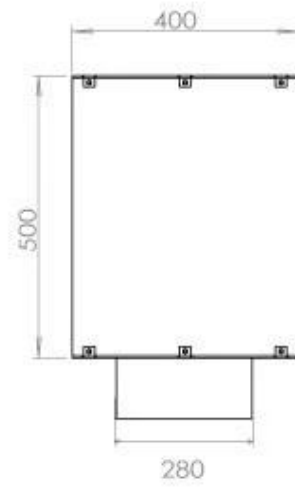

#### Size

Length/Width	120 cm
Height	50 cm
Depth	40 cm
Weight	35 kg

#### Appearance

Material	Steel
Steel Thickness	4 mm
Colour	Black
Glas included	Yes

FLA 3+ 990 mm

FLA 3 990 mm