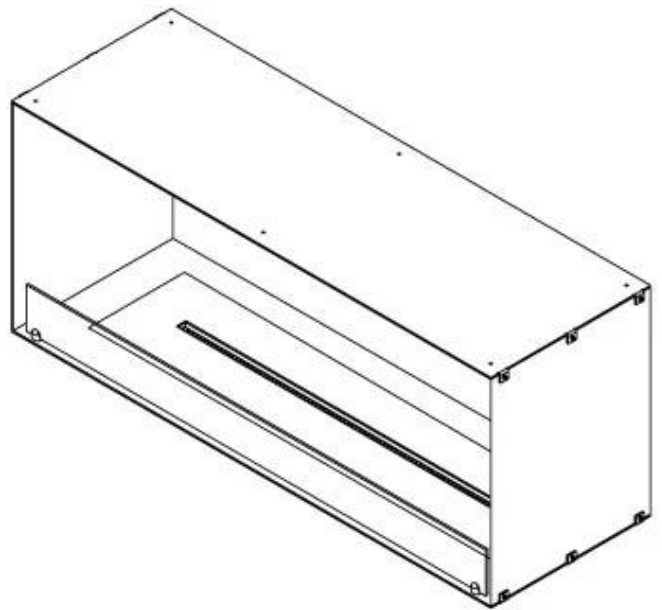

FOCO ONE 1200

BIO-30-130

Foco One 1200 is a stylish one-sided built-in bioethanol fireplace, perfect for wall installation. Designed for modern interiors, this fireplace insert allows the flames to be viewed only from the front, creating a stunning focal point. Choose between a manual or automatic bioethanol burner, offering adjustable flame levels and, in automatic models, remote control via app. Constructed from 4 mm powder-coated stainless steel, it includes tempered glass to protect the flames and ensure a stable burn.

Appearance

Material	Steel
Steel Thickness	4 mm
Colour	Black
Glas included	Yes

Type

Producttype	1-sided Built-in Bioethanol Fireplace
Fuel	Bioethanol
Flue/Chimney	Not Required
Brand	Foco
Use	Indoor
Flame view	Front
Warranty	2 years
Recommended air change rate	1

Size

Length/Width	120 cm
Height	50 cm
Depth	40 cm
Weight	35 kg

FLA 3+ 990 mm

FLA 3 990 mm

Automatic burner 1000

PrimeFire 1000

Superior Manual 1000