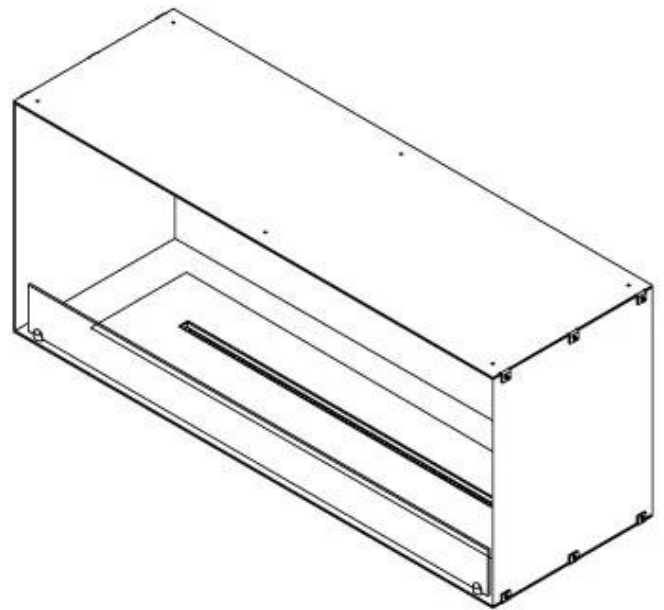

PrimeFire 1000