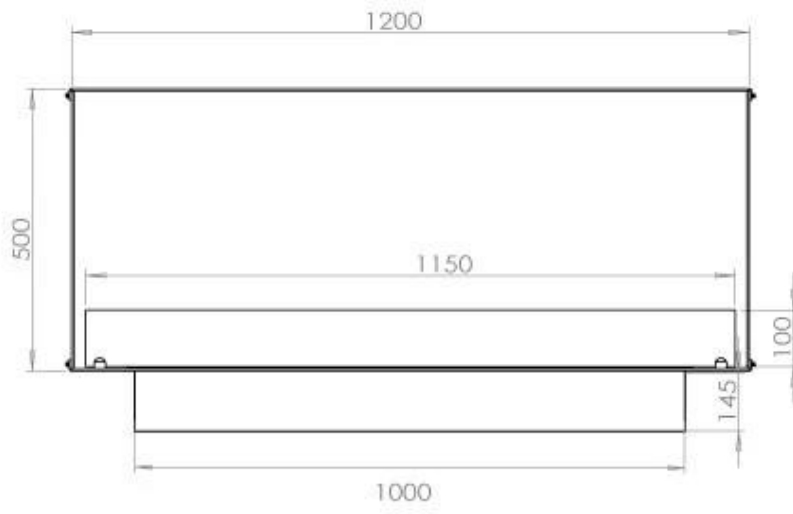

TECHNICAL SPECIFICATIONS

Burner - Features

Control	Automatic
Control	Remote Control
Control	Manual
Minimum room size	90 cubic metres
Adjustable flame	Yes
Burner Model	5 Litre Superior
Flame length	85 cm
Burning time up to	6 hours
Remote control	Additional purchase
Power requirements	No
Power requirements	Yes
Heat output (max)	6,2 kW
Consumption	0.87 L/h

Size

Length/Width	120 cm
Height	50 cm
Depth	40 cm
Weight	35 kg

FLA 3+ 990 mm

FLA 3 990 mm

Automatic burner 1000

PrimeFire 1000

Superior Manual 1000