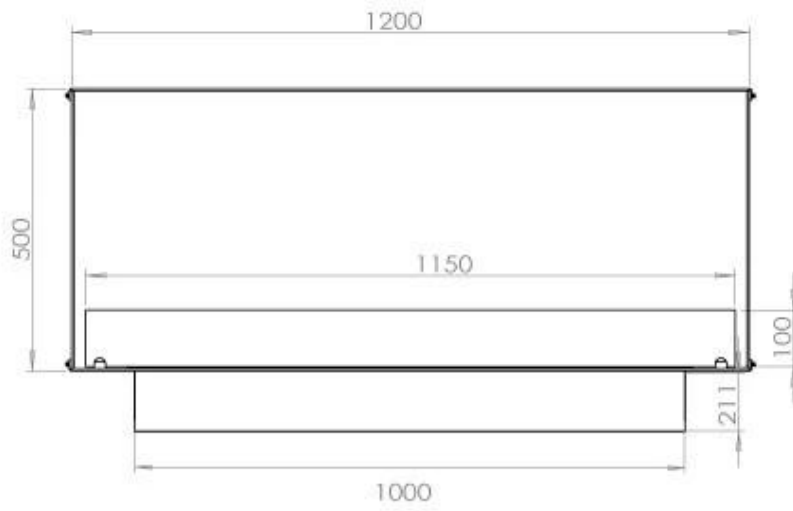

TECHNICAL SPECIFICATIONS

Burner - Features

Control	Automatic
Control	Remote Control
Control	Manual
Minimum room size	90 m ³
Adjustable flame	Yes
Burner Model	5 Litre Superior
Flame length	85 cm
Burning time up to	6 hours
Remote control	Yes (add-on)
Power Requirements	No
Power Requirements	Yes
Heat output (max)	6,2 kW
Consumption	0.87 L/h

Size

Length/Width	120 cm
Height	50 cm
Depth	40 cm
Weight	35 kg

FLA 3+ 990 mm

FLA 3 990 mm

Automatic burner 1000

PrimeFire 1000

Superior Manual 1000