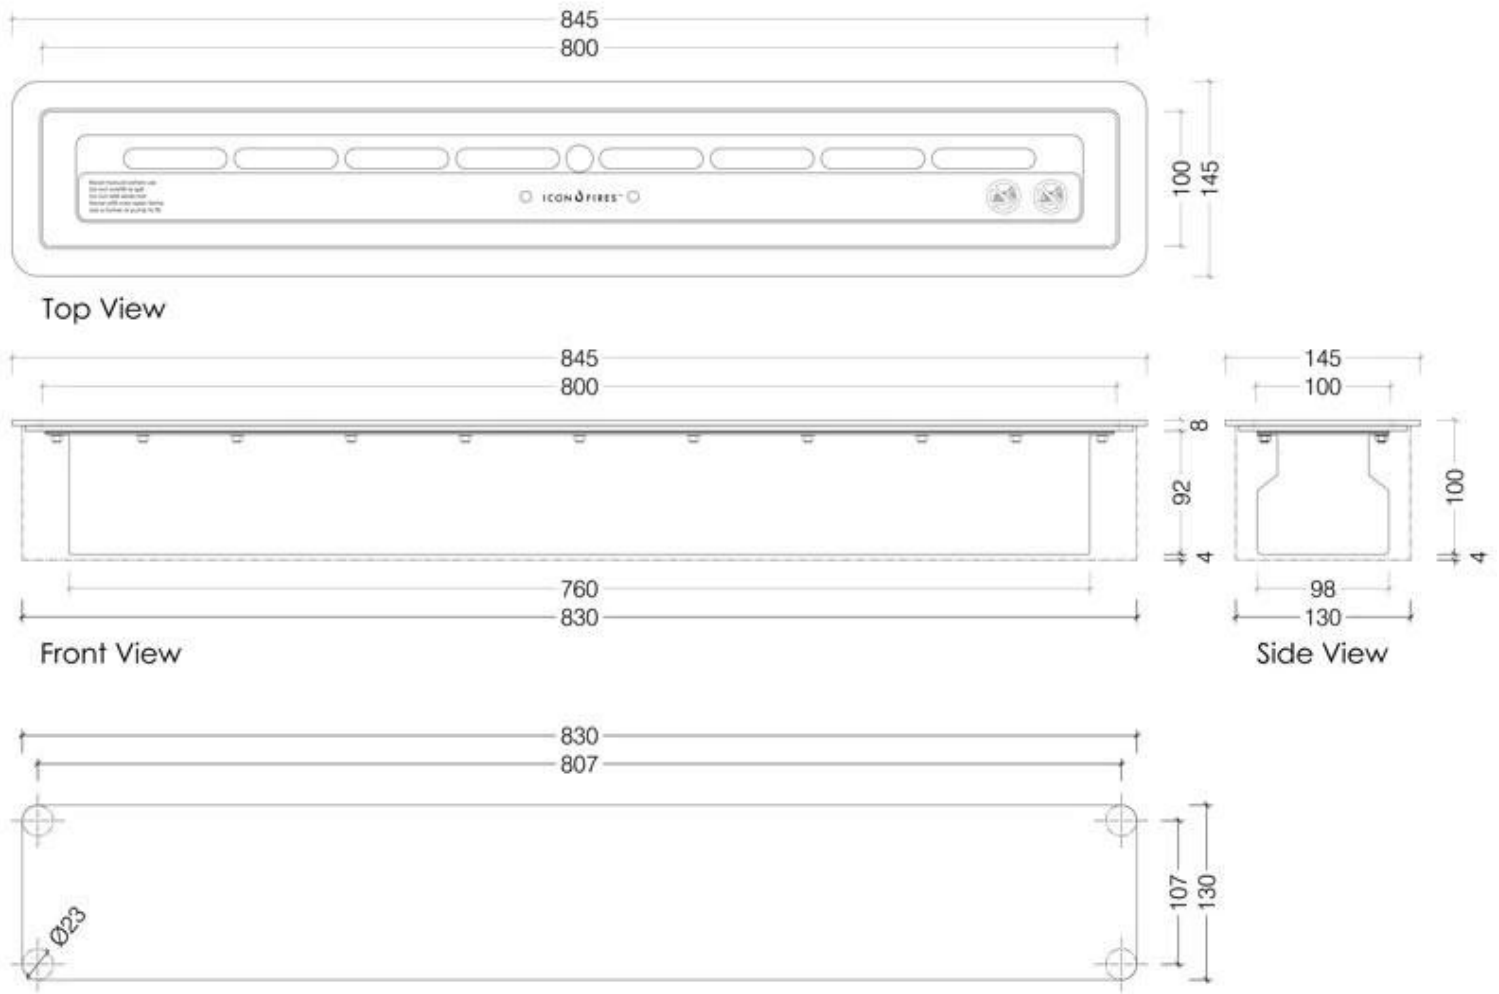

Slimline 800 Biofuel Burner With Mount Plate

© This drawing is copyright and remains the property of IconFires. It may not be retained, copied or used without written consent.