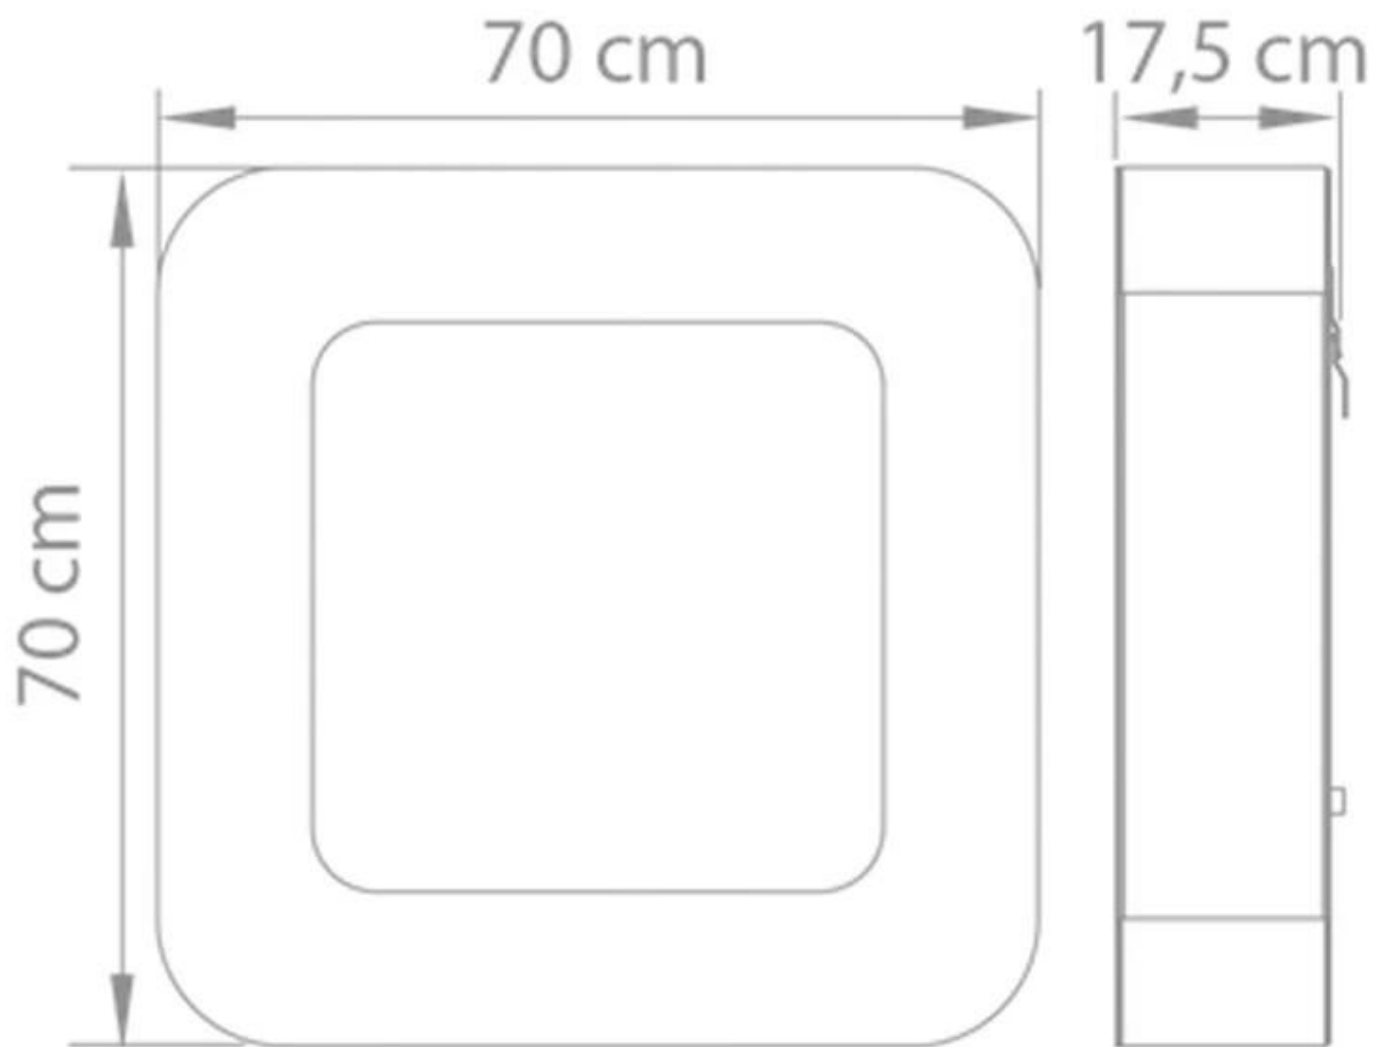

SAFRETTI CURVA BL - WHITE

BIO-60-202

Small, stylish bio fireplace to mount it on the wall. It comes with 2 L burner.

TECHNICAL SPECIFICATIONS

Size

Weight	32 kg
Depth	17,5 cm
Height	70 cm

Type

Producttype	Wall-mounted Bioethanol Fireplace
Brand	Safretti

Burner

Heat output (max)	2 kW
Requires electricity	No
Capacity	2 Litres

Appearance

Colour	White
Materials	Steel

Curva BL
Weight: 32 kg