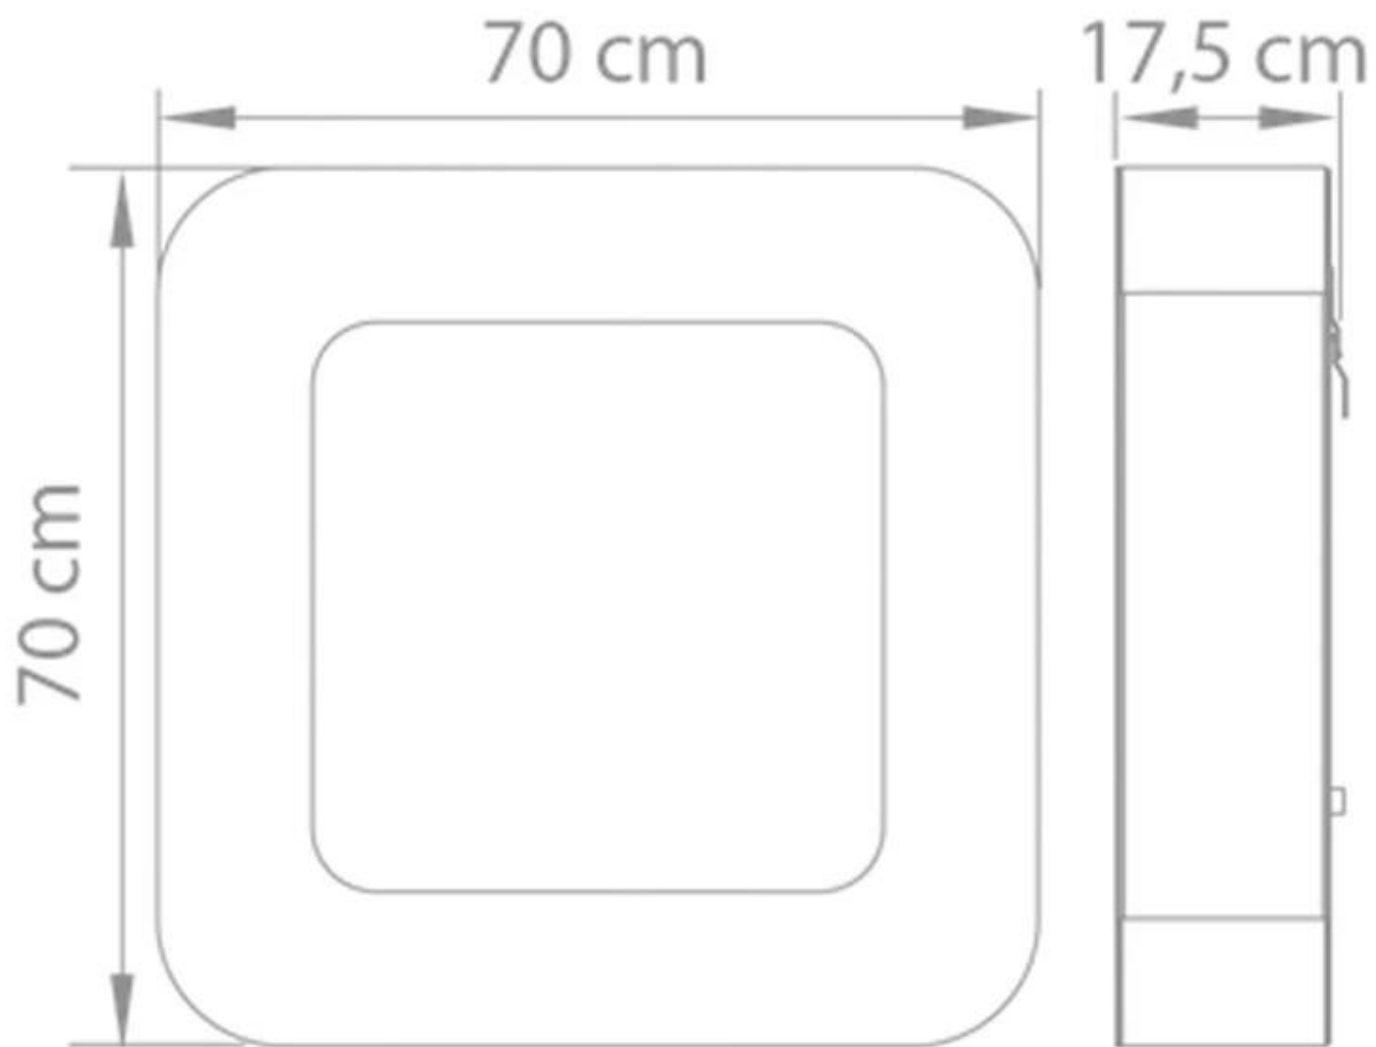

Dimensions & Weight

Length/Width	70 cm
Height	70 cm
Depth	17,5 cm
Weight	32 kg

Technical Specifications

Minimum room size	45 cubic metres
Fuel	Bioethanol
Burning time up to	6-8 hours
Capacity	2 Litres
Flame levels	1
Heat output (max)	2 kW

Burner Specifications

Adjustable flame	No
Control	Manual
Remote control	No

Material and Appearance

Material	Steel
Colour	White
Interior (colour/material)	Hvid
Interior (colour/material)	Black
Flame view	Front
Shape	Square

Glas included	No
---------------	----

Installation Details

Flue/Chimney	Not Required
--------------	--------------

Power requirements	No
--------------------	----

Curva BL
Weight: 32 kg