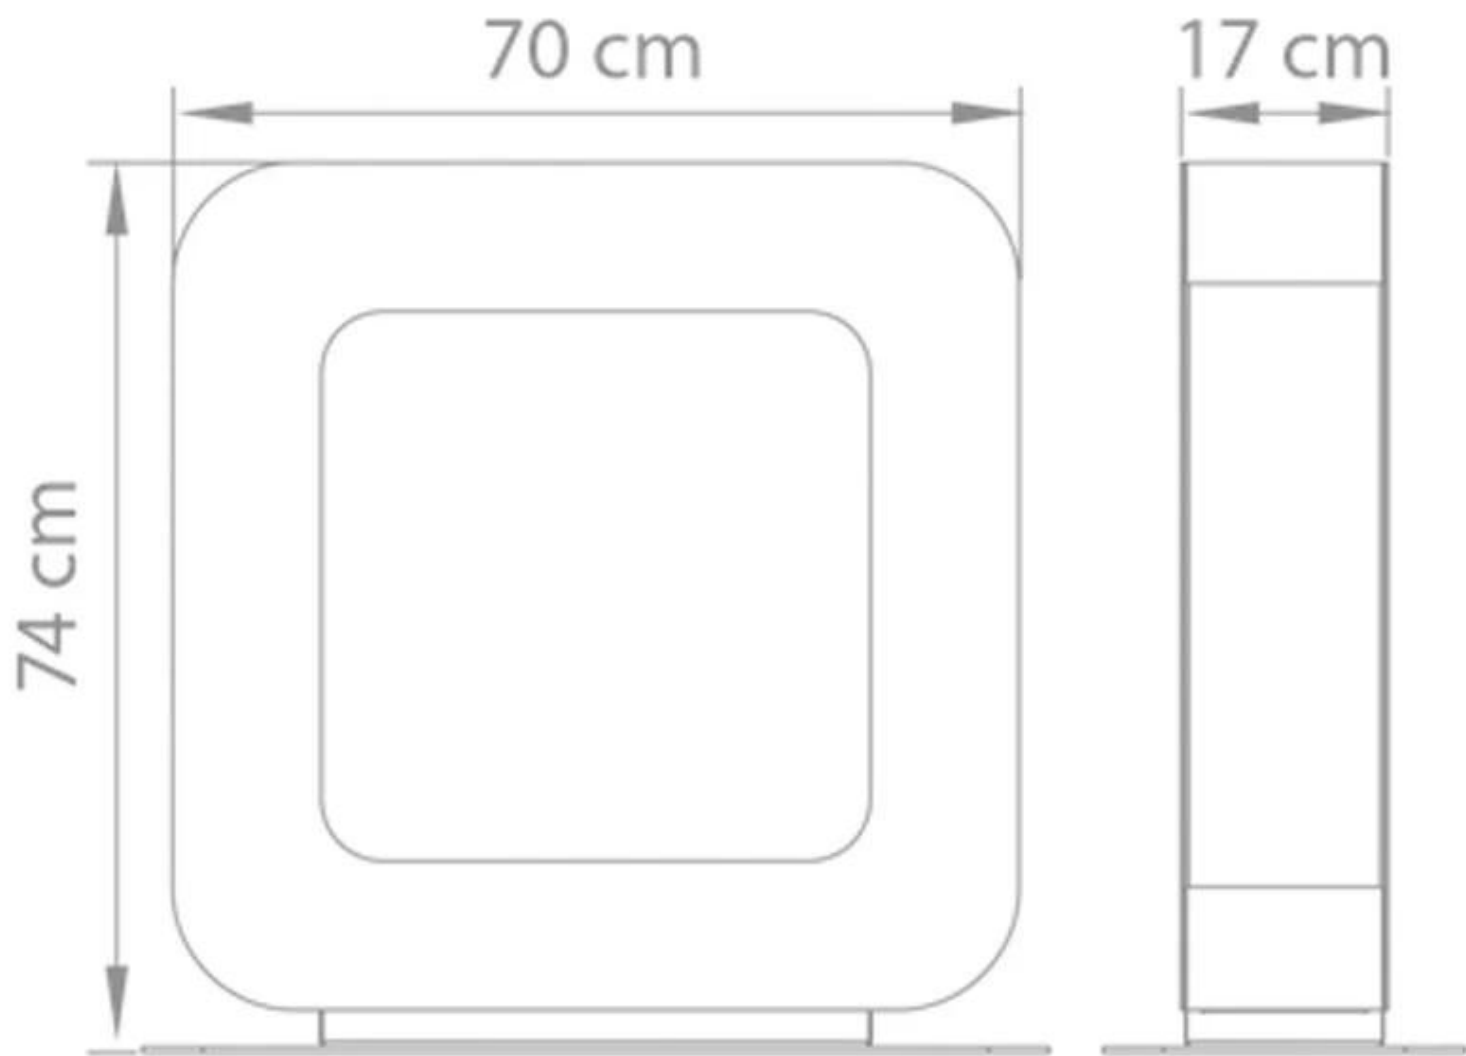

#### Size

Weight	35 kg
Depth	17 cm
Length/Width	70 cm
Height	74 cm

Curva ST  
Weight: 35 kg