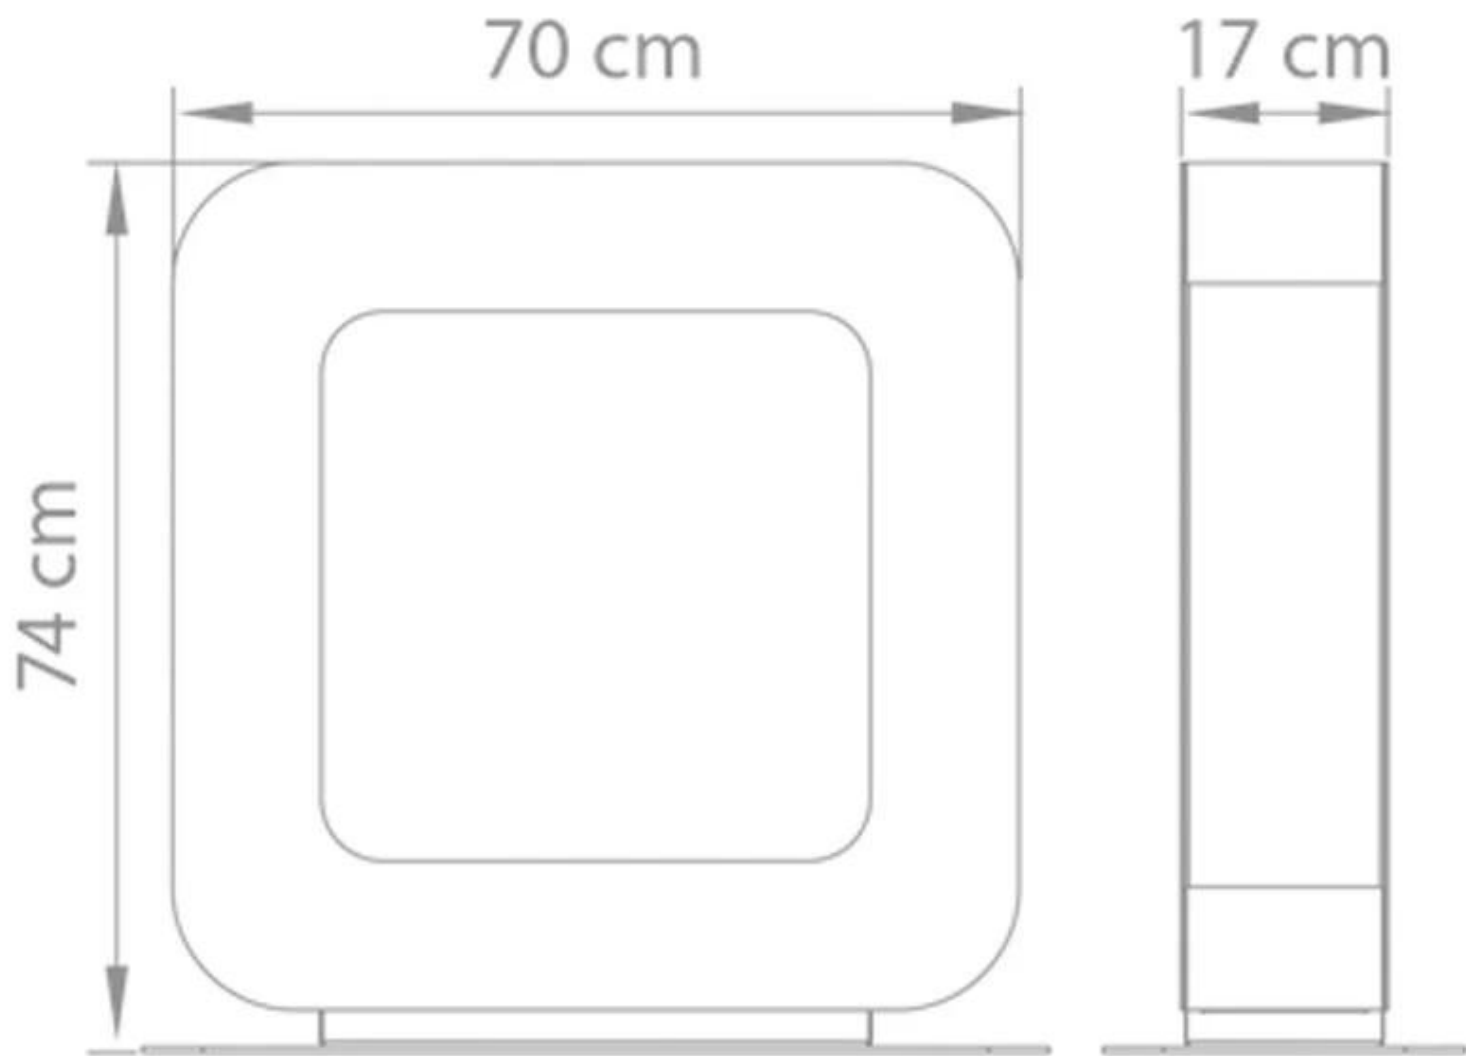

Capacity	2 Litres
Burn time	8 hours
Heat output (max)	2 kW

Appearance

Colour	White
Materials	Powder coated steel

Size

Depth	17 cm
Length/Width	70 cm
Height	74 cm
Weight	35 kg

Curva ST
Weight: 35 kg