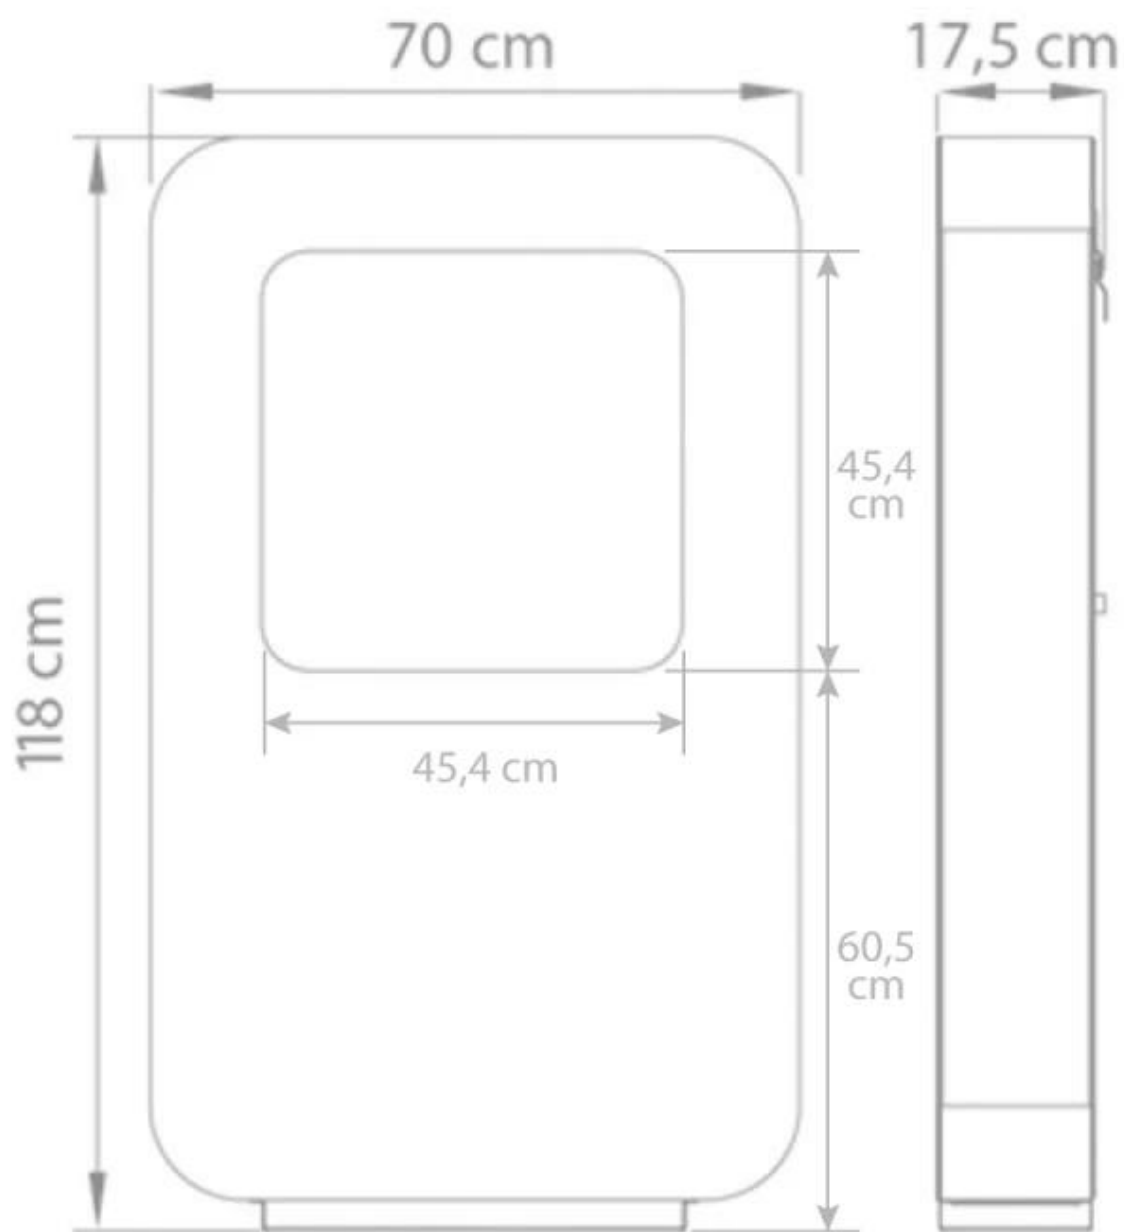

SAFRETTI CURVA XL - BLACK

BIO-60-205

Free-standing bio fire from Dutch Safretti. Curva XL is 118 cm high.

TECHNICAL SPECIFICATIONS

Burner

Burn time	8 hours
Requires electricity	No
Heat output (max)	2 kW
Capacity	2 Litres

Appearance

Materials	Powder coated steel
Colour	Black

Type

Brand	Safretti
Producttype	Freestanding Bioethanol Fireplace

Size

Weight	50 kg
Length/Width	70 cm
Height	118 cm

Curva XL
Weight: 50 kg