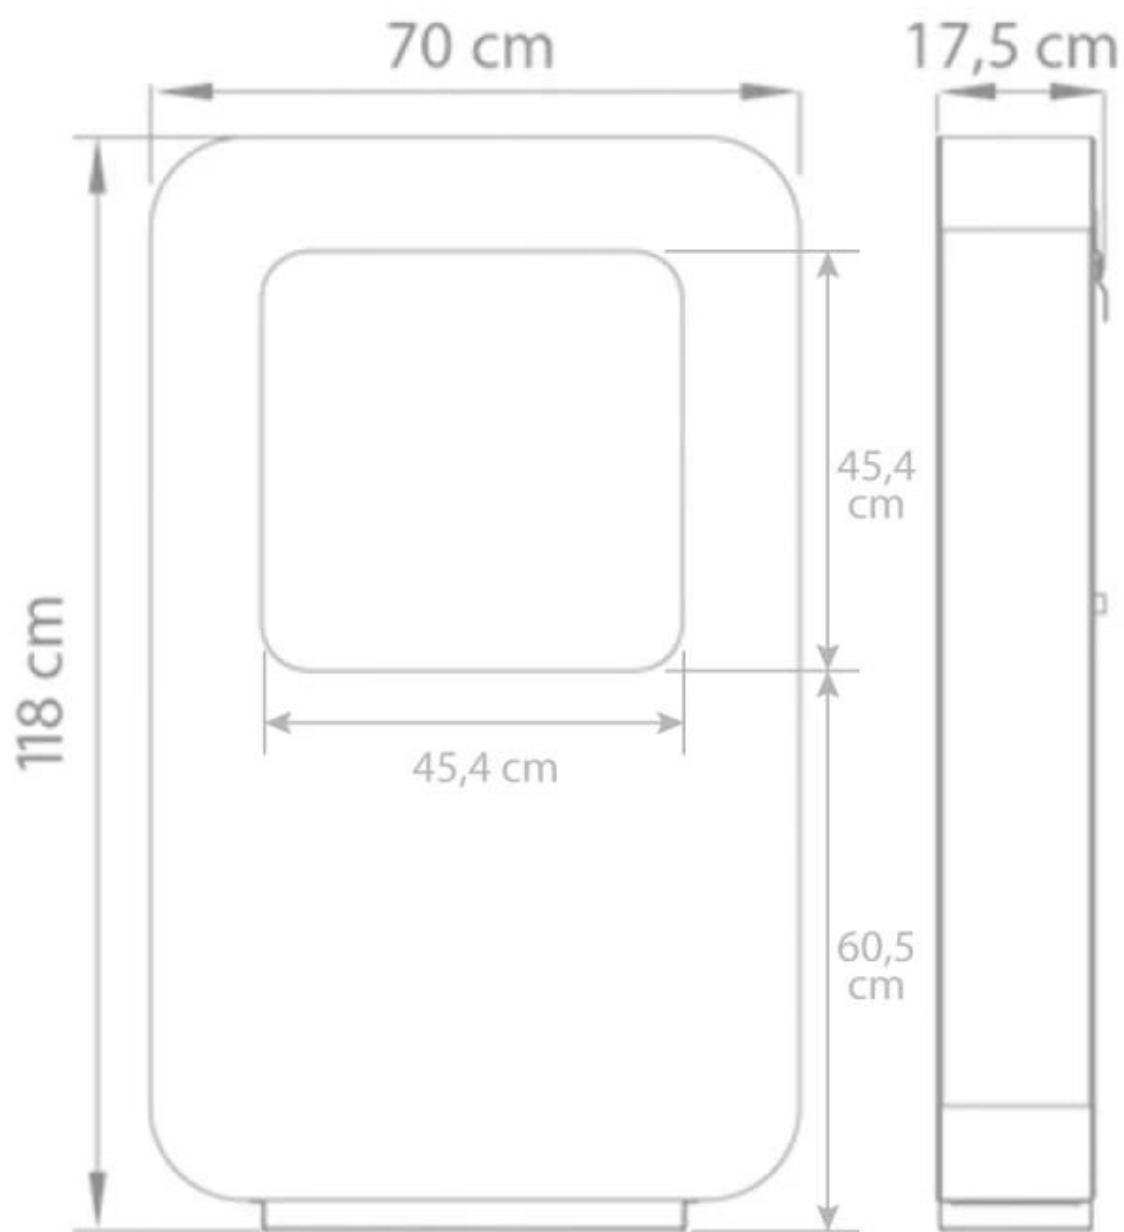

## SAFRETTI CURVA XL - WHITE

BIO-60-206

Large, free-standing bio fire from Safretti with a height of 118 cm. Curva XL has 2 L burner.

#### Size

|              |         |
|--------------|---------|
| Depth        | 17,5 cm |
| Length/Width | 70 cm   |
| Height       | 118 cm  |

Curva XL  
Weight: 50 kg