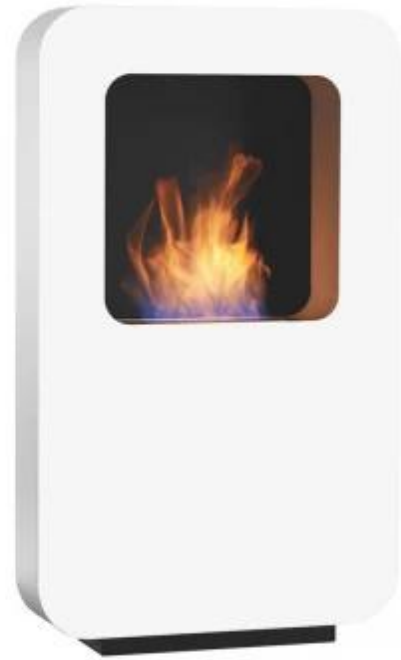

SAFRETTI CURVA XL - WHITE

BIO-60-206

Large, free-standing bio fire from Safretti with a height of 118 cm. Curva XL has 2 L burner.

TECHNICAL SPECIFICATIONS

Appearance

Materials	Powder coated steel
Colour	White

Burner

Burn time	8 hours
Capacity	2 Litres
Requires electricity	No

Size

Depth	17,5 cm
Length/Width	70 cm
Height	118 cm

Type

Producttype	Freestanding Bioethanol Fireplace
Brand	Safretti