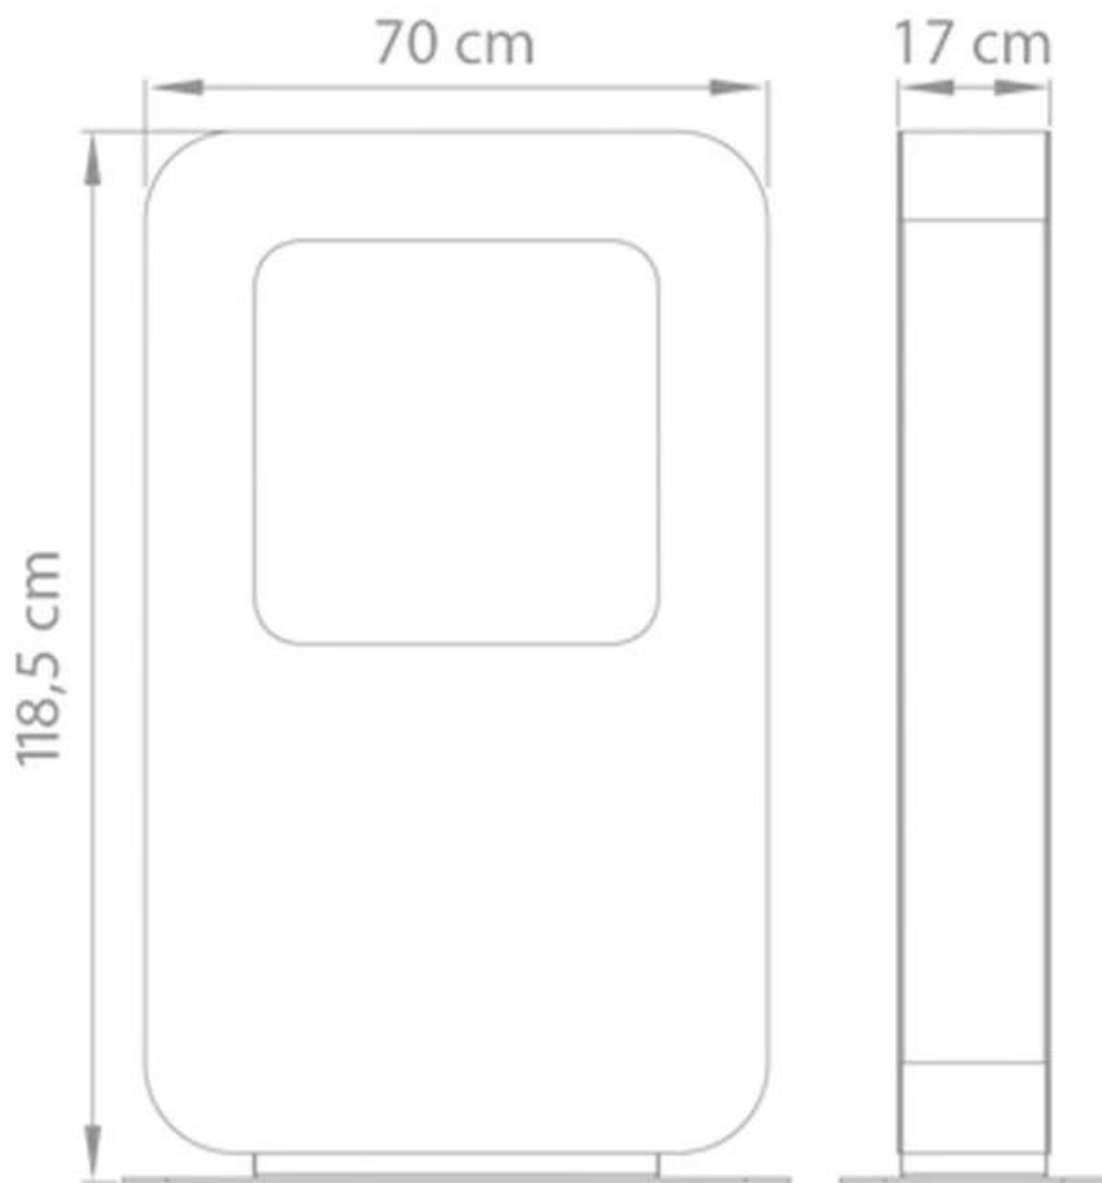

SAFRETTI CURVA XT - BLACK

BIO-60-207

The Curva XT in black by Safretti is a striking freestanding bioethanol fireplace. Designed by Jan des Bouvrie and measuring 145 cm in height, this elegant fireplace commands attention as a statement piece in any space, radiating both warmth and contemporary ambience. 2L burner and up to 8 hours of burn time between refills.

Dimensions & Weight

Length/Width	70 cm
Height	118,5 cm
Depth	17 cm
Weight	55 kg

Technical Specifications

Minimum room size	45 cubic metres
Fuel	Bioethanol
Burning time up to	6-8 hours
Capacity	2 Litres
Heat output (max)	2 kW

Burner Specifications

Adjustable flame	No
Control	Manual
Remote control	No

Material and Appearance

Material	Steel
Colour	White
Colour	Black
Interior (colour/material)	Hvid
Interior (colour/material)	Black
Flame view	See-through
Shape	Rectangular
Glas included	No

Installation Details

Flue/Chimney	Not Required
Power requirements	No

Curva XT
Weight: 55 kg