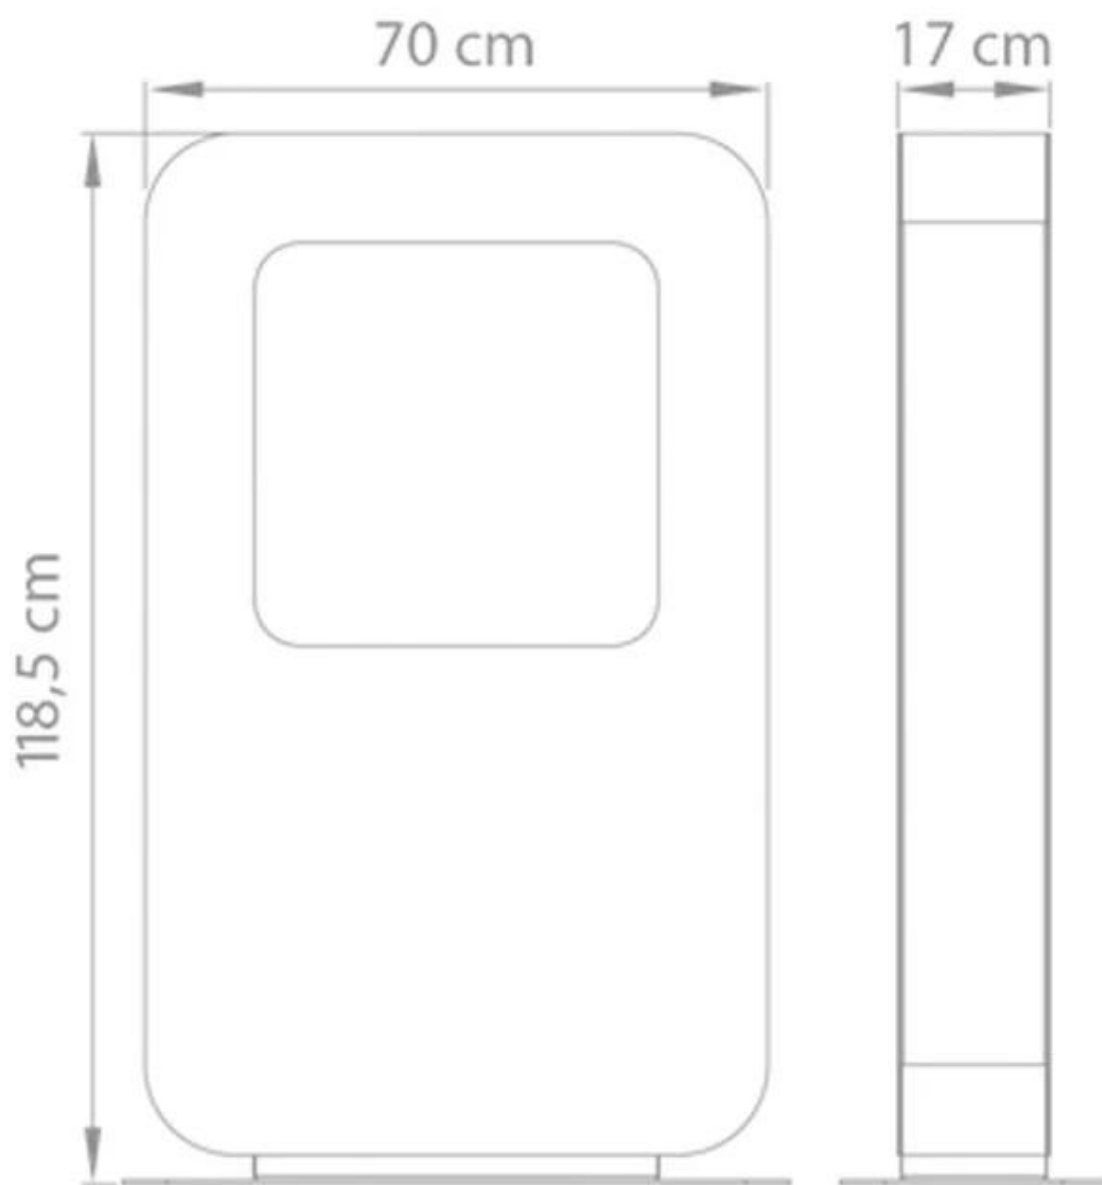

SAFRETTI CURVA XT - WHITE

BIO-60-208

Curva XT is a free-standing bio fireplace with the possibility of seeing flames from two sides.

TECHNICAL SPECIFICATIONS

Burner

| | |
|----------------------|----------|
| Burn time | 8 hours |
| Capacity | 2 Litres |
| Requires electricity | No |

Size

| | |
|--------------|----------|
| Depth | 17 cm |
| Length/Width | 70 cm |
| Height | 118,5 cm |

Type

| | |
|-------------|-----------------------------------|
| Producttype | Freestanding Bioethanol Fireplace |
| Brand | Safretti |

Appearance

| | |
|-----------|---------------------|
| Materials | Powder coated steel |
| Colour | White |

Curva XT
Weight: 55 kg