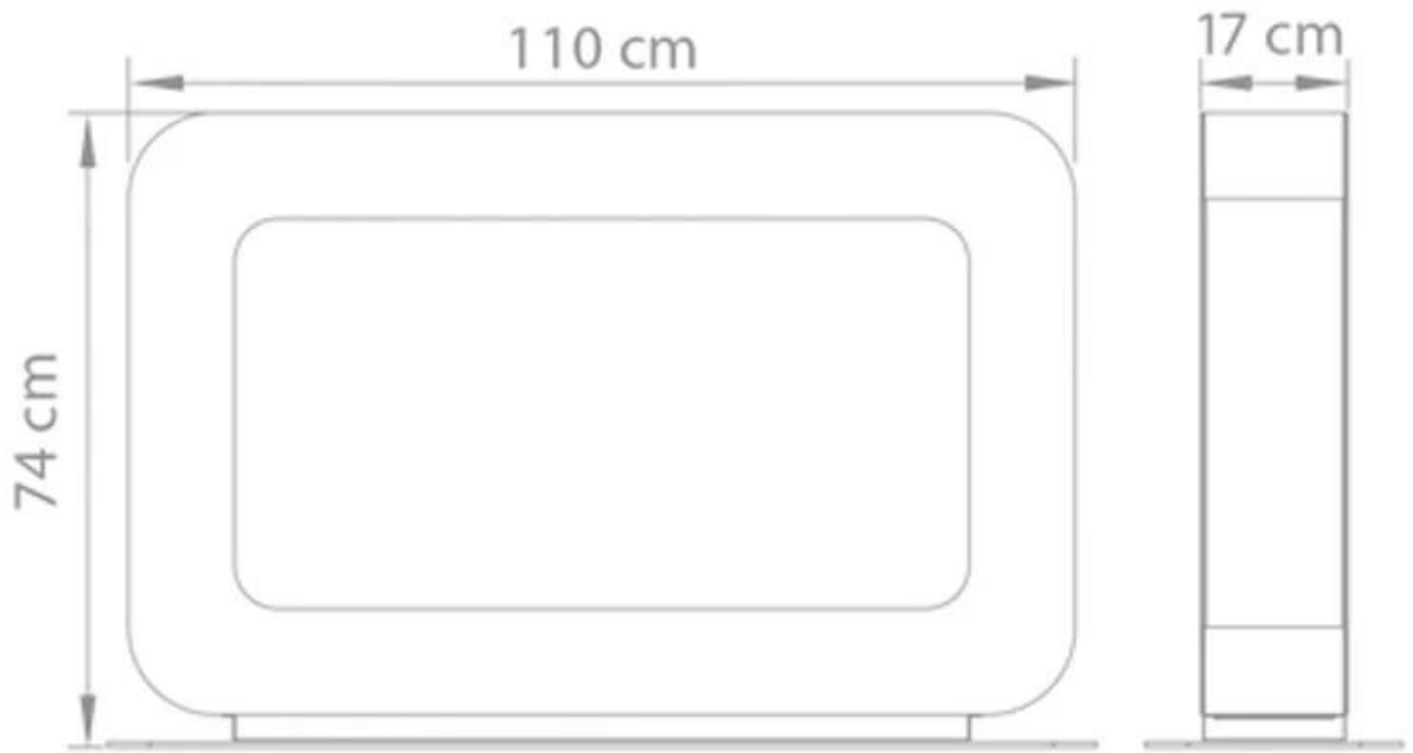

#### Size

|              |        |
|--------------|--------|
| Length/Width | 110 cm |
| Height       | 74 cm  |
| Weight       | 55 kg  |
| Depth        | 17 cm  |

#### Appearance

|           |                     |
|-----------|---------------------|
| Materials | Powder coated steel |
| Colour    | Black               |

Curva DT  
Weight: 55 kg