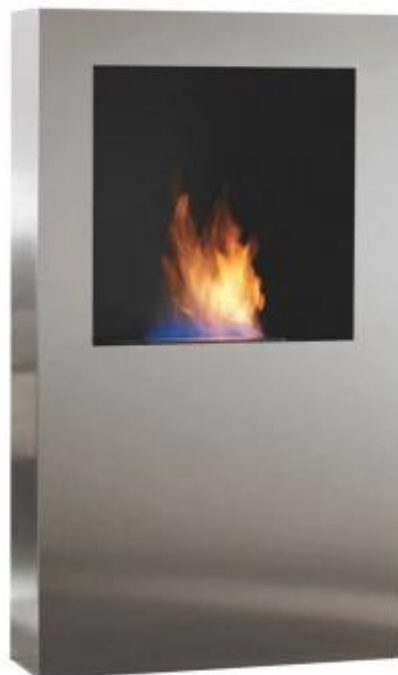

SAFRETTI CUBICO XL - BRUSHED STEEL

BIO-60-215

The Cubico XL in brushed steel by Safretti is a timeless freestanding bioethanol fireplace. Designed by Jan des Bouvrie and measuring 120 cm in height, the Cubico XL is sure to become the focal point of any interior, imbuing the warmth and comfort of a live flame. 2L burner and up to 8 hours of burn time between refills.

TECHNICAL SPECIFICATIONS

Key Specifications

Product type	Freestanding Bioethanol Fireplace
Brand	Safretti
Included	User guide
Included	Extinguishing Tool
Included	Bioethanol Burner
Designer	Jan des Bouvrie
Use	Indoor
Warranty	2 years

Dimensions & Weight

Length/Width	70 cm
Height	120 cm
Depth	20,5 cm
Weight	50 kg

Technical Specifications

Minimum room size	45 cubic metres
Fuel	Bioethanol
Burning time up to	6-8 hours
Capacity	2 Litres
Flame levels	1
Heat output (max)	2 kW

Burner Specifications

Adjustable flame	No
Control	Manual
Remote control	No

Material and Appearance

Material	Brushed Stainless Steel
Colour	Brushed steel
Interior (colour/material)	Black
Flame view	Front
Shape	Rectangular
Glas included	No

Installation Details