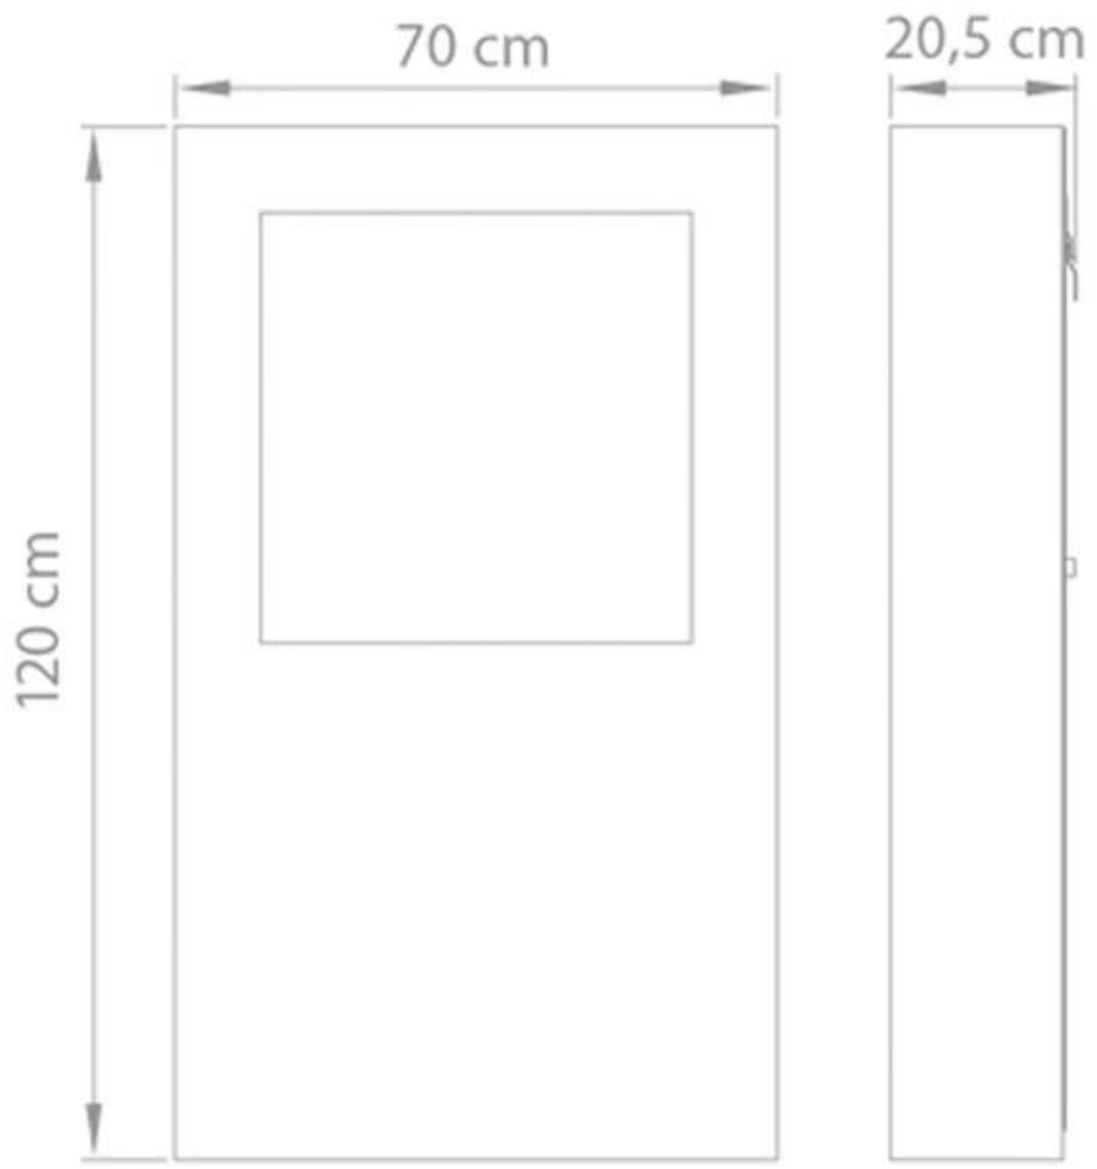

Cubico XL
Weight: 50 kg