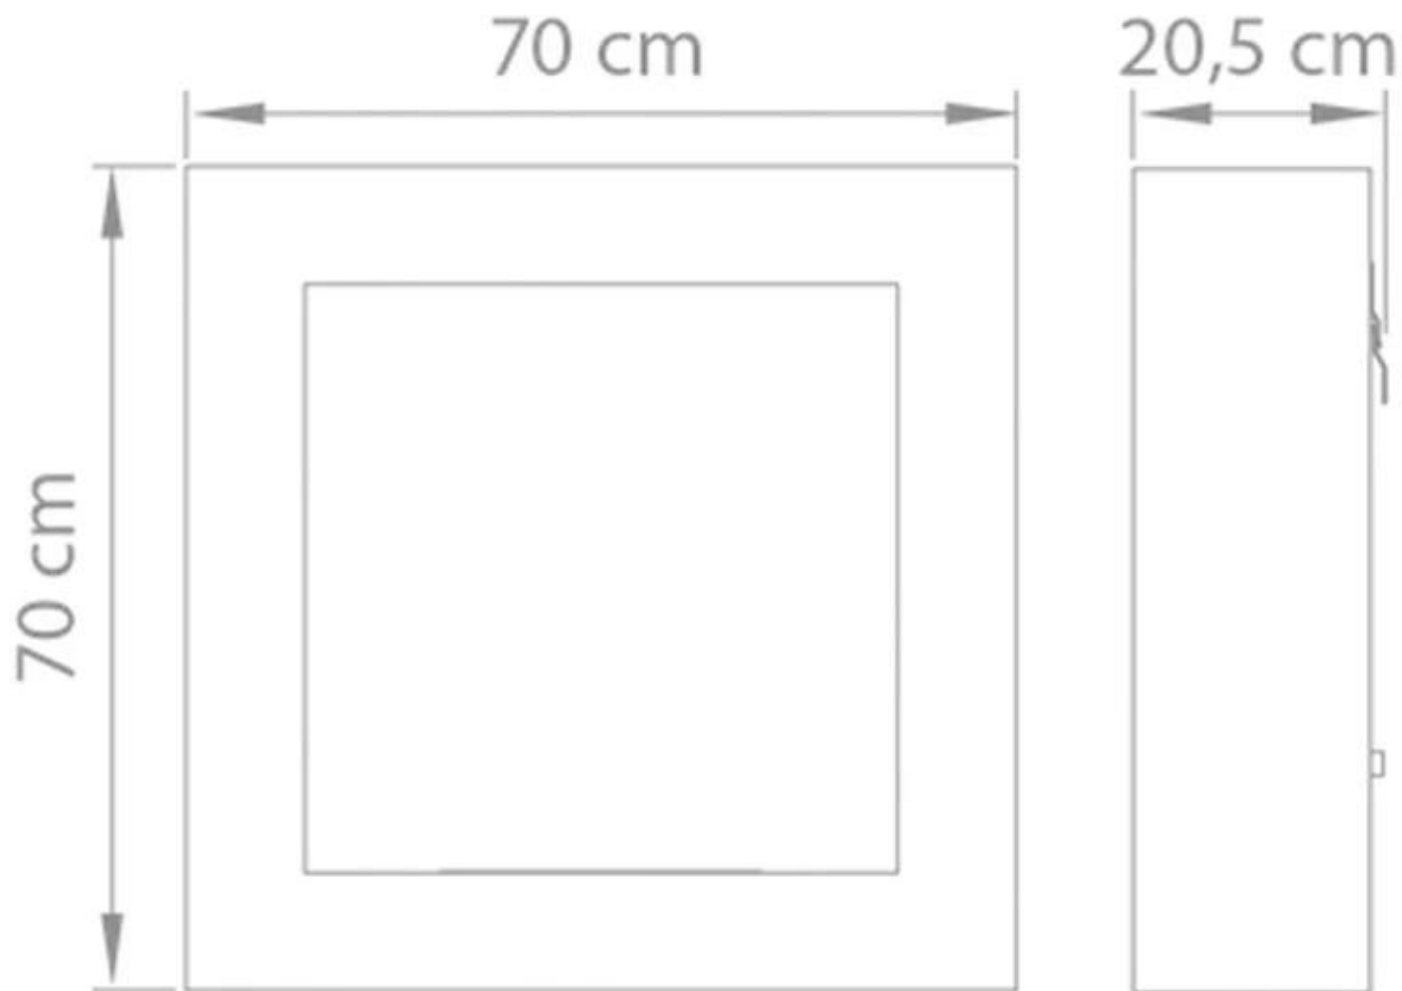

Cubico BL
Weight: 32 kg