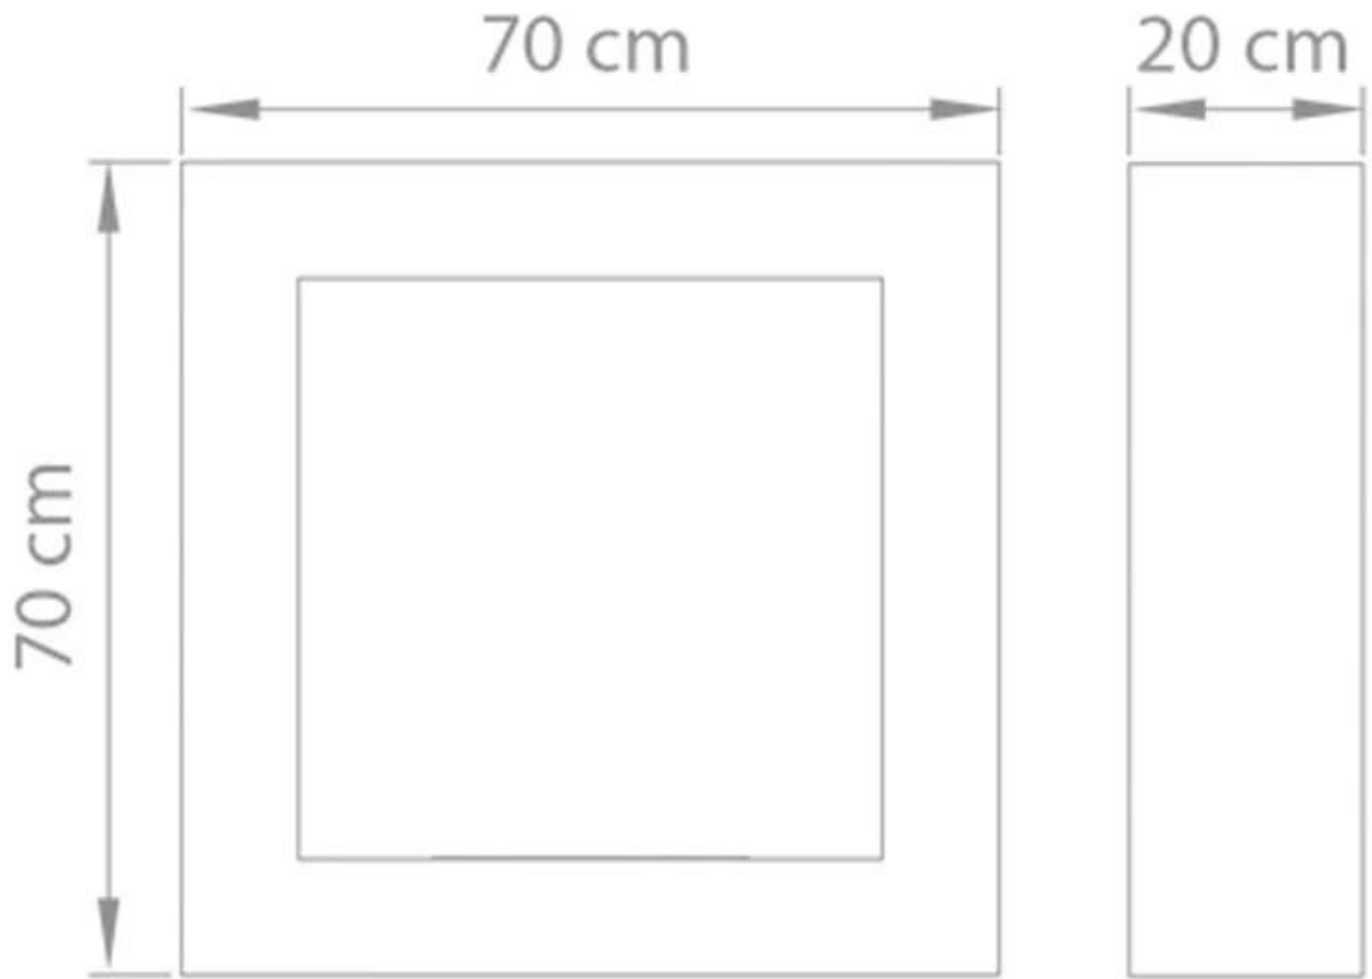

SAFRETTI CUBICO ST BIO FIREPLACE - BRUSHED STEEL

BIO-60-214

Small cousin in the Cubico series from Safretti.

TECHNICAL SPECIFICATIONS

Size

Depth	20 cm
Length/Width	70 cm
Height	70 cm
Weight	35 kg

Type

Producttype	Freestanding Bioethanol Fireplace
Brand	Safretti

Appearance

Materials	Brushed Stainless Steel
-----------	-------------------------

Burner

Capacity	2 Litres
----------	----------

Cubico ST
Weight: 35 kg