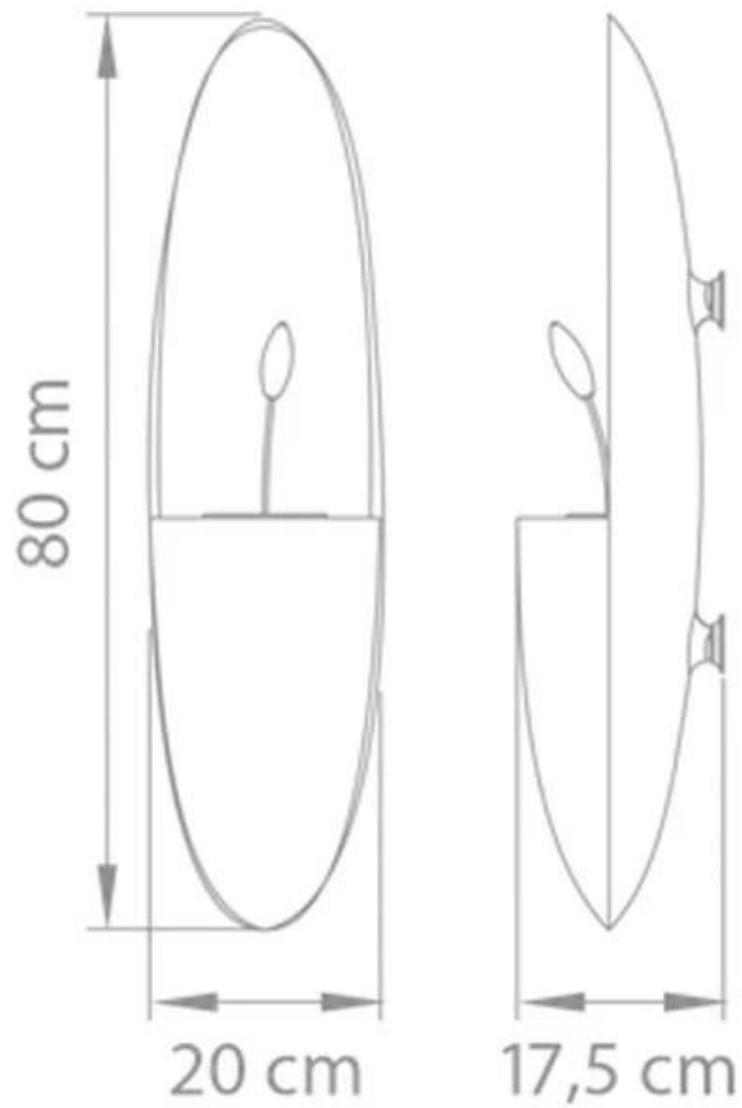

Prometheus PG & PB
Weight: 12 kg