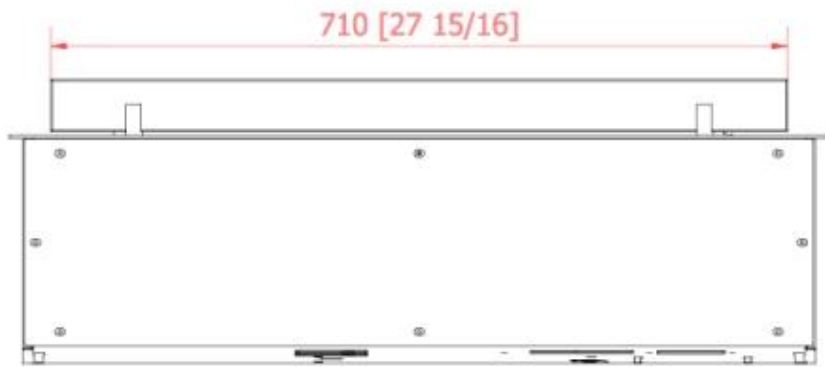

Planika FLA3 790