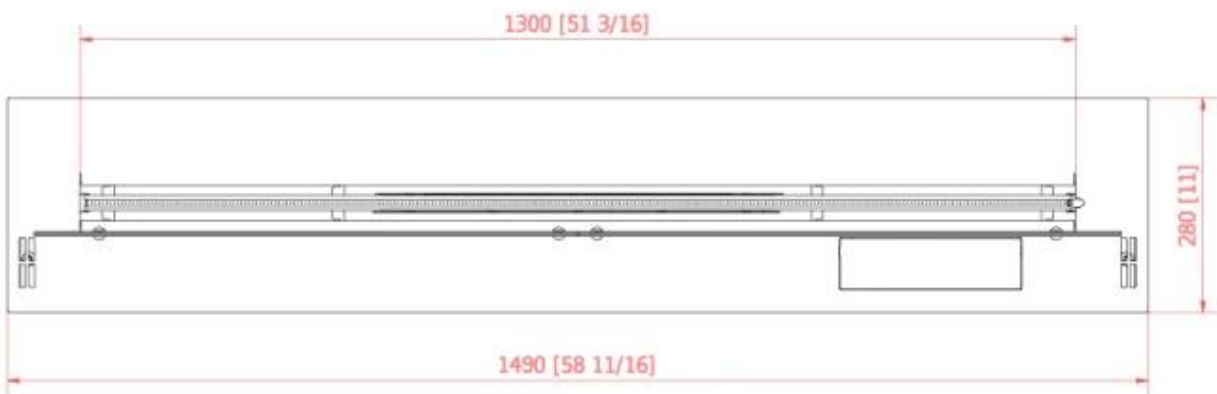

Planika FLA3 1490