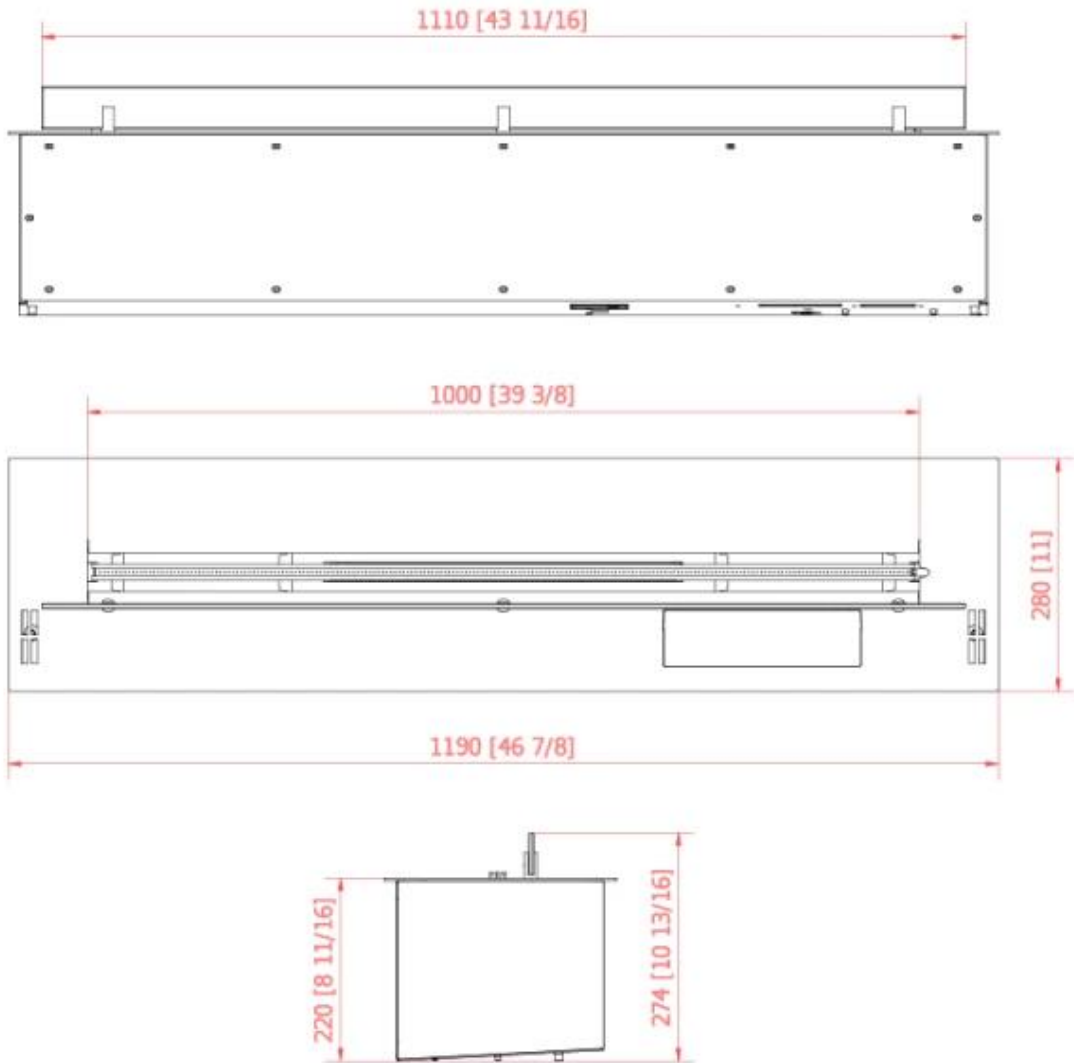

TECHNICAL SPECIFICATIONS

Key Specifications

Product type	Remote Controlled Bioethanol Burner
Brand	Planika Fires
Use	Indoor
Warranty	2 years

Dimensions & Weight

Length/Width	249 cm
Length/Width	199 cm
Length/Width	149 cm
Length/Width	119 cm
Length/Width	99 cm
Length/Width	79 cm
Length/Width	59 cm
Height	22 cm
Depth	28 cm
Weight	59 kg
Weight	50 kg
Weight	40 kg
Weight	33 kg
Weight	27,5 kg
Weight	24 kg

Technical Specifications

Minimum room size	180 cubic metres
Minimum room size	31 cubic metres
Minimum room size	130 cubic metres
Minimum room size	94 cubic metres
Minimum room size	70 cubic metres
Minimum room size	44 cubic metres
Minimum room size	225 cubic metres
Fuel	Bioethanol
Burning time up to	6 hours
Burning time up to	12 hours
Burning time up to	11 hours
Burning time up to	10 hours
Burning time up to	9 hours

Burner Specifications

Adjustable flame	Yes
Control	Automatic
Control	Mobile App
Control	Remote Control
Burner Model	FLA3
Flame length	230 cm
Flame length	180 cm
Flame length	130 cm
Flame length	100 cm
Flame length	80 cm
Flame length	60 cm
Remote control	Yes (included)

Installation Details

Flue/Chimney	Not Required
Power requirements	Yes

Planika FLA3 790

Planika FLA3 1490

Planika FLA3 1190

Planika FLA3 - 2490

Planika FLA3 - 1990

Planika FLA3 - 990