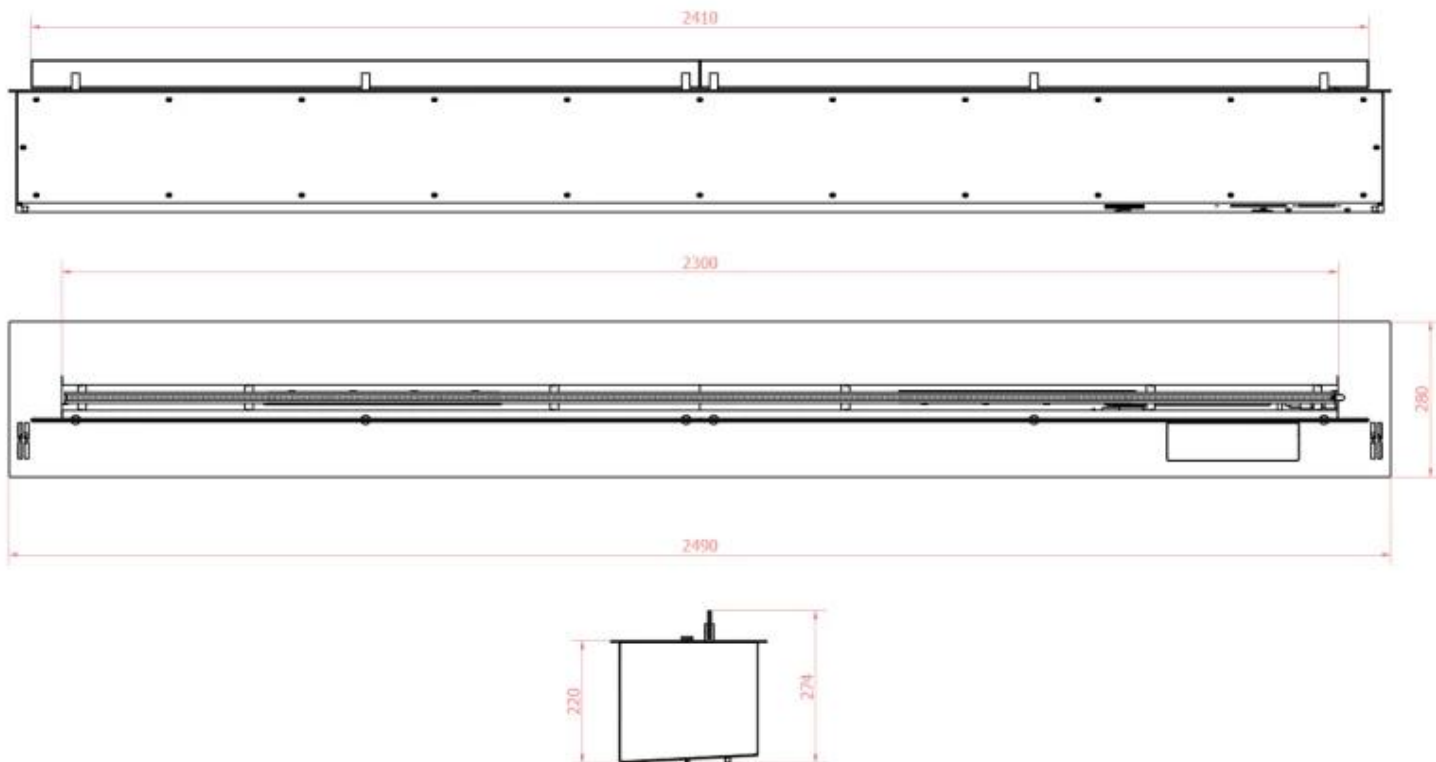

Planika FLA3 - 2490