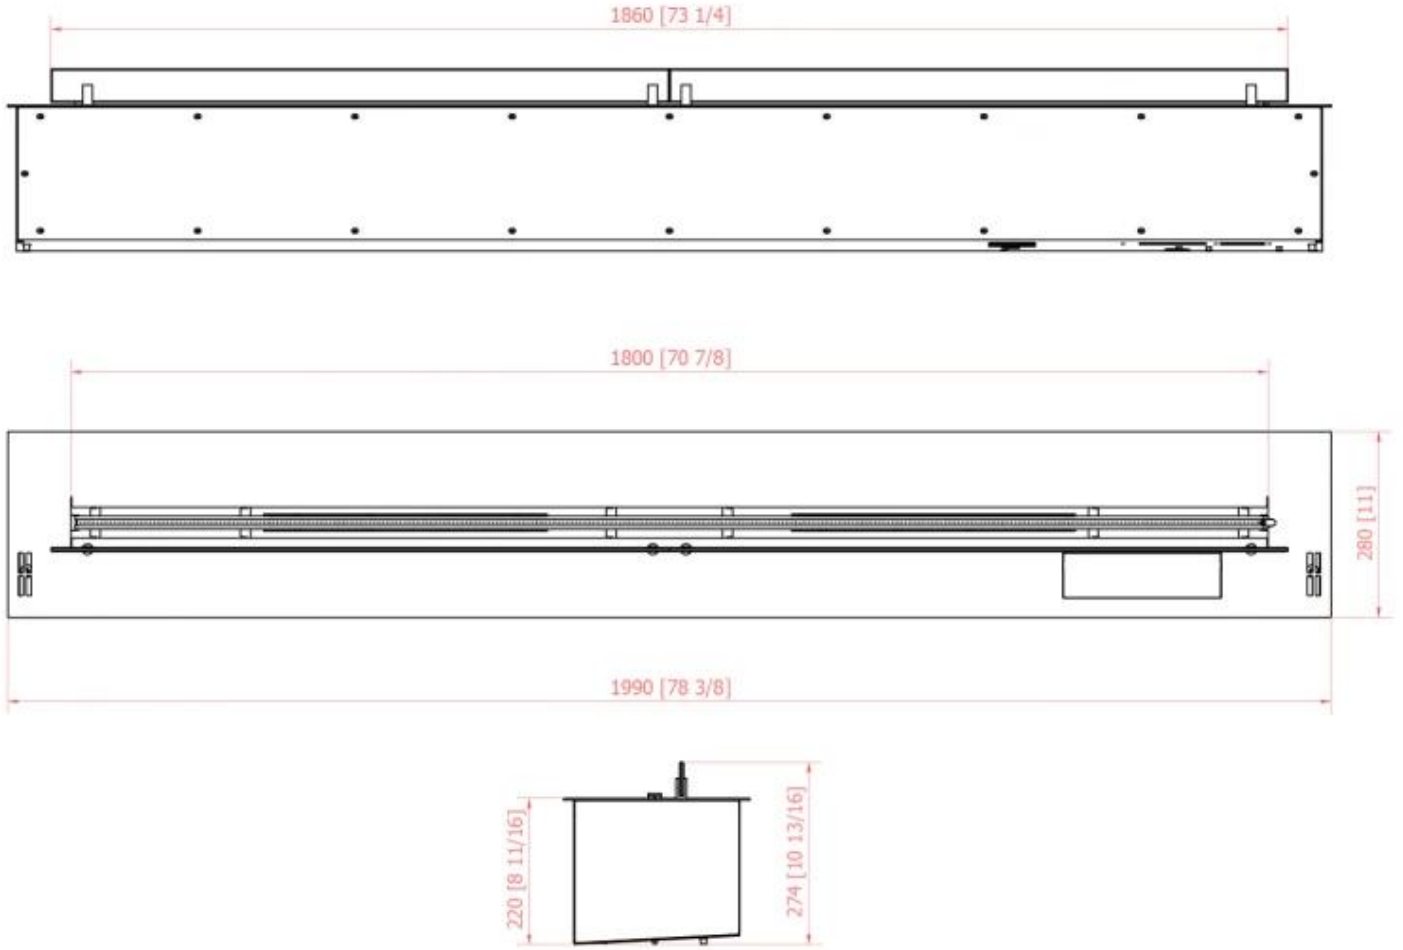

Planika FLA3 - 1990