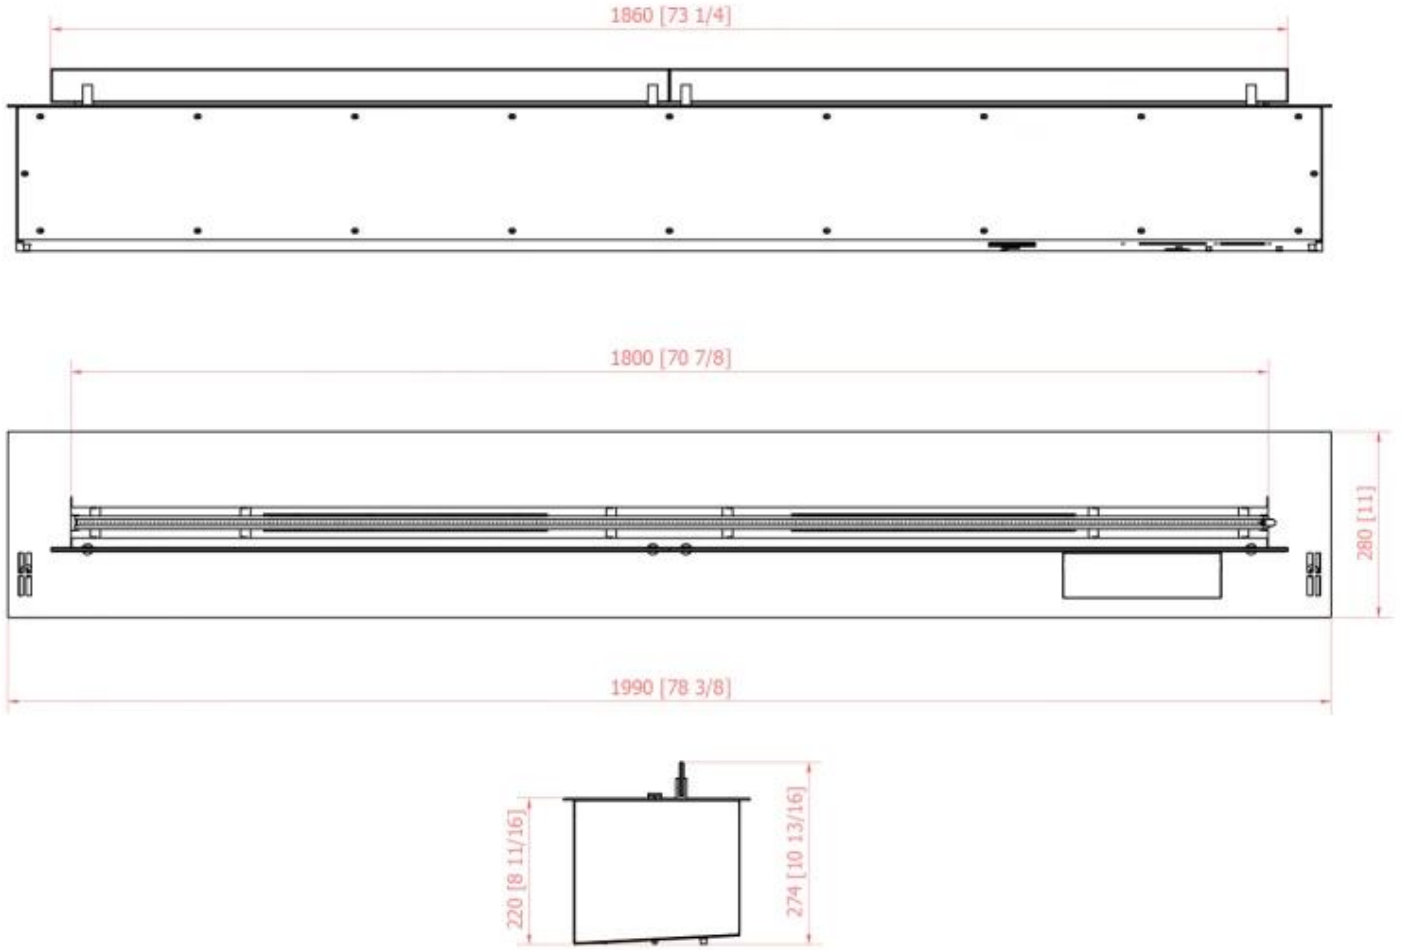

TECHNICAL SPECIFICATIONS

Burner

Burn time	11 hours
Burn time	10 hours
Burn time	9 hours
Burn time	6 hours
Burn time	12 hours
Flame levels	6
Capacity	6.8 Litres
Capacity	5.5 Litres
Capacity	4.3 Litres
Capacity	3.1 Litres
Capacity	14.8 Litres
Capacity	11.7 Litres
Capacity	8.6 Litres
Recommended air change rate	1
Flame length	230 cm
Flame length	180 cm
Flame length	130 cm
Flame length	100 cm
Flame length	80 cm
Flame length	60 cm
Adjustable flame	Yes
Control	Automatic
Control	App-control
Control	Remote Control
Heat output (max)	22,5 kW
Heat output (max)	18 kW
Heat output (max)	13 kW
Heat output (max)	9,4 kW
Heat output (max)	7 kW
Heat output (max)	4,4 kW
Heat output (max)	3,1 kW
Minimum room size	225 m ³
Minimum room size	180 m ³
Minimum room size	31 m ³
Minimum room size	130 m ³
Minimum room size	94 m ³

Size

Length/Width	59 cm
Length/Width	249 cm
Length/Width	199 cm
Length/Width	149 cm
Length/Width	119 cm
Length/Width	99 cm
Length/Width	79 cm
Height	22 cm
Depth	28 cm
Weight	59 kg
Weight	50 kg
Weight	40 kg
Weight	33 kg
Weight	27,5 kg
Weight	24 kg

Planika FLA3 790

Planika FLA3 1490

Planika FLA3 1190

Planika FLA3 - 2490

Planika FLA3 - 1990

Planika FLA3 - 990