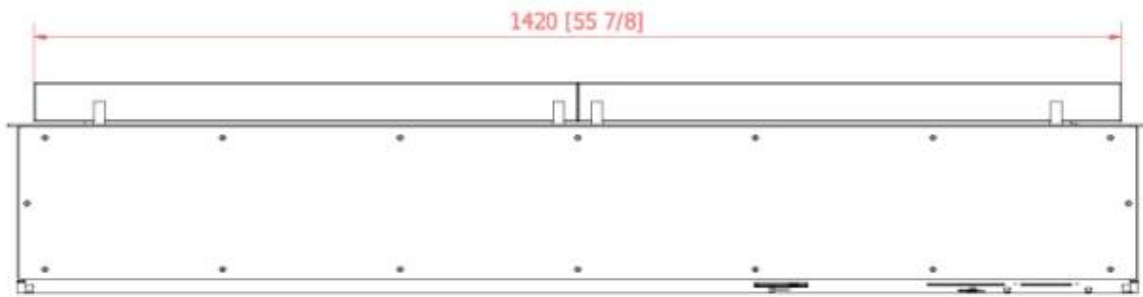

Planika FLA3 1490