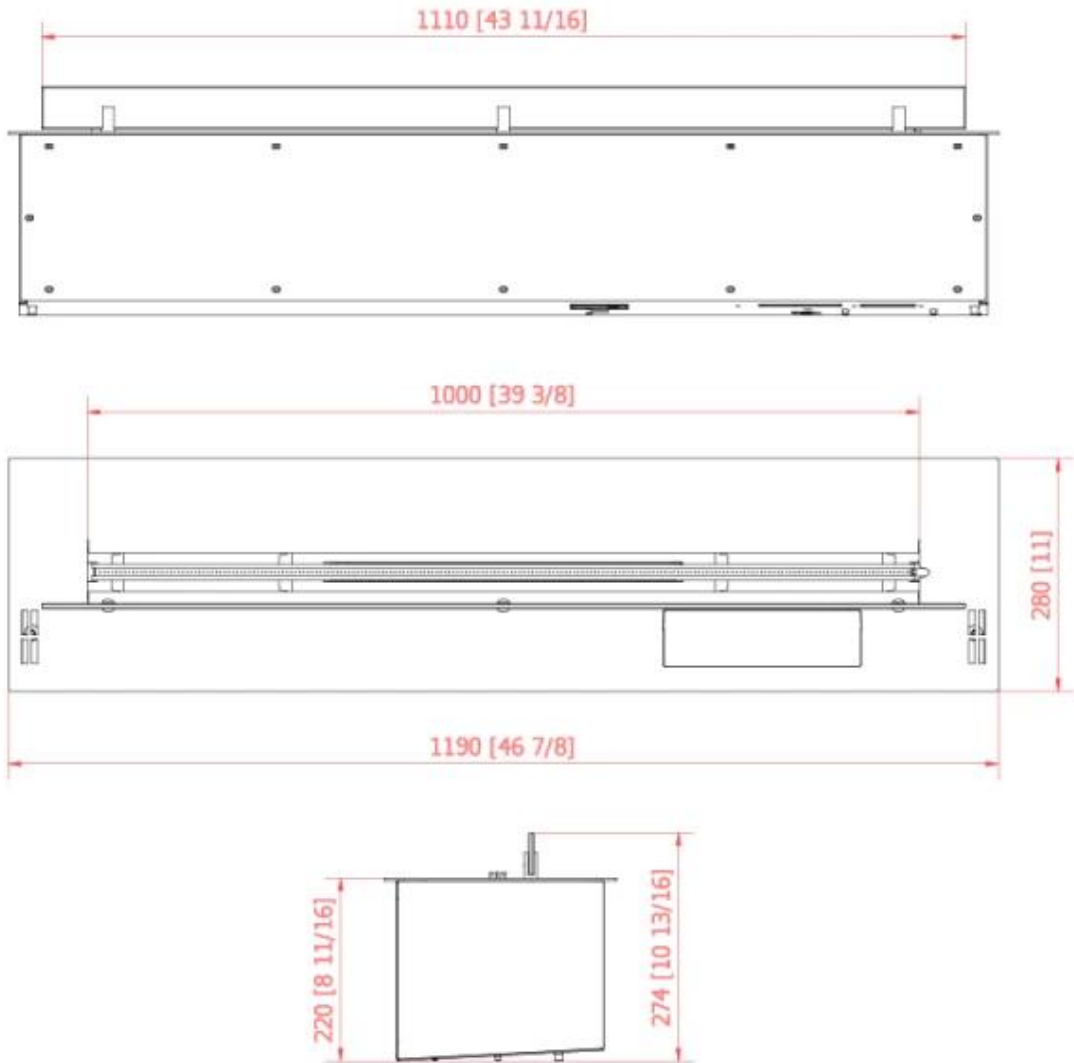

TECHNICAL SPECIFICATIONS

Burner

Burn time	11 hours
Burn time	10 hours
Burn time	9 hours
Burn time	6 hours
Burn time	12 hours
Flame levels	6
Capacity	6.8 Litres
Capacity	5.5 Litres
Capacity	4.3 Litres
Capacity	3.1 Litres
Capacity	14.8 Litres
Capacity	11.7 Litres
Capacity	8.6 Litres
Recommended air change rate	1
Flame length	230 cm
Flame length	180 cm
Flame length	130 cm
Flame length	100 cm
Flame length	80 cm
Flame length	60 cm
Adjustable flame	Yes
Control	Automatic
Control	App-control
Control	Remote Control
Heat output (max)	22,5 kW
Heat output (max)	18 kW
Heat output (max)	13 kW
Heat output (max)	9,4 kW
Heat output (max)	7 kW
Heat output (max)	4,4 kW
Heat output (max)	3,1 kW
Minimum room size	225 m ³
Minimum room size	180 m ³
Minimum room size	31 m ³
Minimum room size	130 m ³
Minimum room size	94 m ³

Size

Length/Width	59 cm
Length/Width	249 cm
Length/Width	199 cm
Length/Width	149 cm
Length/Width	119 cm
Length/Width	99 cm
Length/Width	79 cm
Height	22 cm
Depth	28 cm
Weight	59 kg
Weight	50 kg
Weight	40 kg
Weight	33 kg
Weight	27,5 kg
Weight	24 kg

Planika FLA3 790

Planika FLA3 1490

Planika FLA3 1190

Planika FLA3 - 2490

Planika FLA3 - 1990

Planika FLA3 - 990