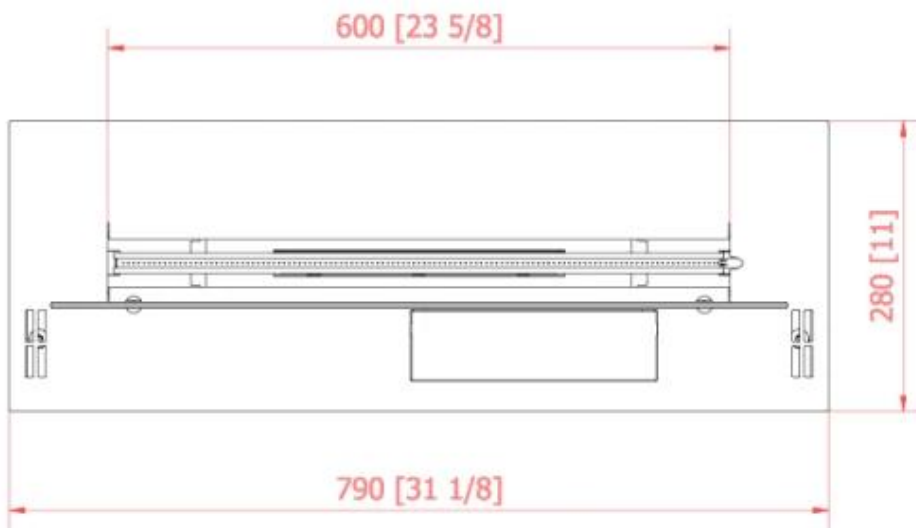

Planika FLA3 790