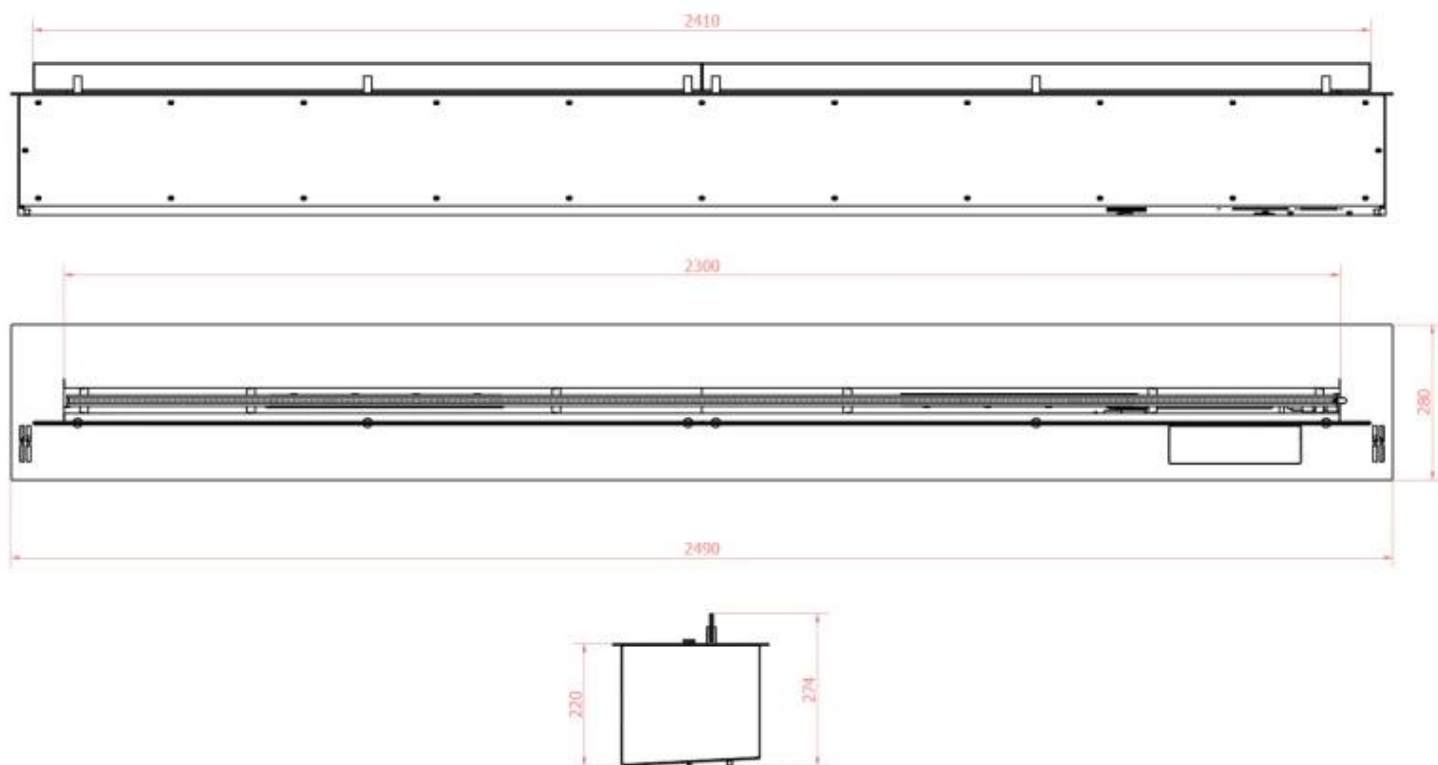

TECHNICAL SPECIFICATIONS

Burner

Burn time	11 hours
Burn time	10 hours
Burn time	9 hours
Burn time	6 hours
Burn time	12 hours
Flame levels	6
Capacity	6.8 Litres
Capacity	5.5 Litres
Capacity	4.3 Litres
Capacity	3.1 Litres
Capacity	14.8 Litres
Capacity	11.7 Litres
Capacity	8.6 Litres
Recommended air change rate	1
Flame length	230 cm
Flame length	180 cm
Flame length	130 cm
Flame length	100 cm
Flame length	80 cm
Flame length	60 cm
Adjustable flame	Yes
Control	Automatic
Control	App-control
Control	Remote Control
Heat output (max)	22,5 kW
Heat output (max)	18 kW
Heat output (max)	13 kW
Heat output (max)	9,4 kW
Heat output (max)	7 kW
Heat output (max)	4,4 kW
Heat output (max)	3,1 kW
Minimum room size	225 m ³
Minimum room size	180 m ³
Minimum room size	31 m ³
Minimum room size	130 m ³
Minimum room size	94 m ³

Size

Length/Width	59 cm
Length/Width	249 cm
Length/Width	199 cm
Length/Width	149 cm
Length/Width	119 cm
Length/Width	99 cm
Length/Width	79 cm
Height	22 cm
Depth	28 cm
Weight	59 kg
Weight	50 kg
Weight	40 kg
Weight	33 kg
Weight	27,5 kg
Weight	24 kg

Planika FLA3 790

Planika FLA3 1490

Planika FLA3 1190

Planika FLA3 - 2490

Planika FLA3 - 1990

Planika FLA3 - 990