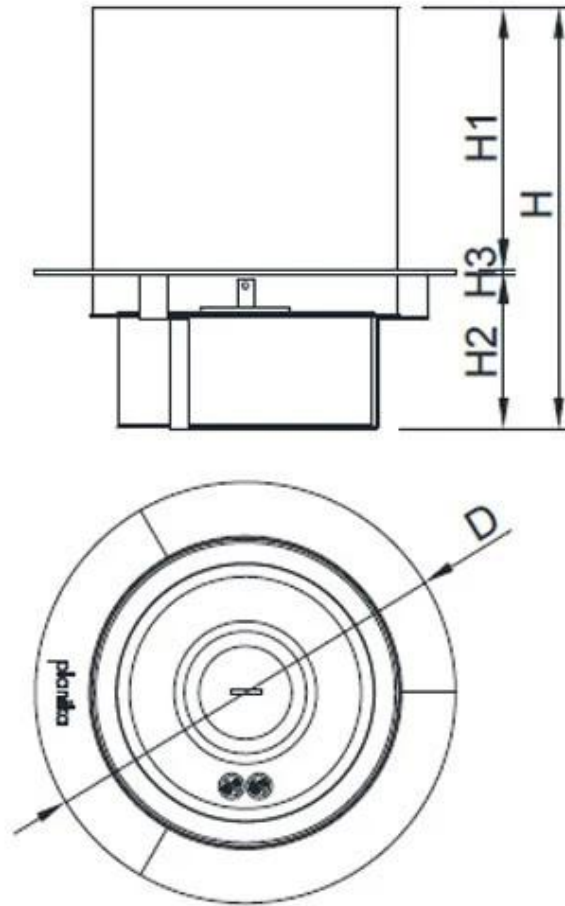

#### Size

Height	41,2 cm
Diameter	30 cm
Weight	7 kg

#### Material and Appearance

Material	Glass
Material	Stainless Steel
Colour	Stainless Steel
Finish	Polished
Flame view	44,1
Shape	Round
Glas included	Yes

	[mm]	["]
H	412	16 1/4
H1	257	10 1/8
H2	152	6
H3	3	1/8
D	ø 412	ø 16 1/4