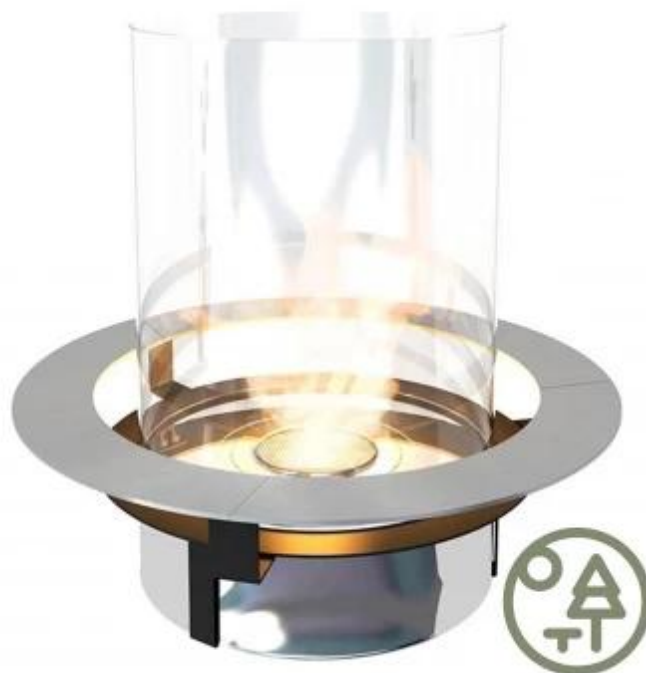

## PLANIKA RONDO COMMERCE INSERT

BIO-60-015

This modern bio-ethanol fireplace insert has a burn time of up to 7 hours.

#### Size

Height	41,2 cm
Diameter	30 cm
Weight	7 kg

#### Material and Appearance

Material	Glass
Material	Stainless Steel
Colour	Stainless Steel
Finish	Polished
Flame view	44,1
Shape	Round
Glas included	Yes

	[mm]	["]
H	412	16 1/4
H1	257	10 1/8
H2	152	6
H3	3	1/8
D	ø 412	ø 16 1/4