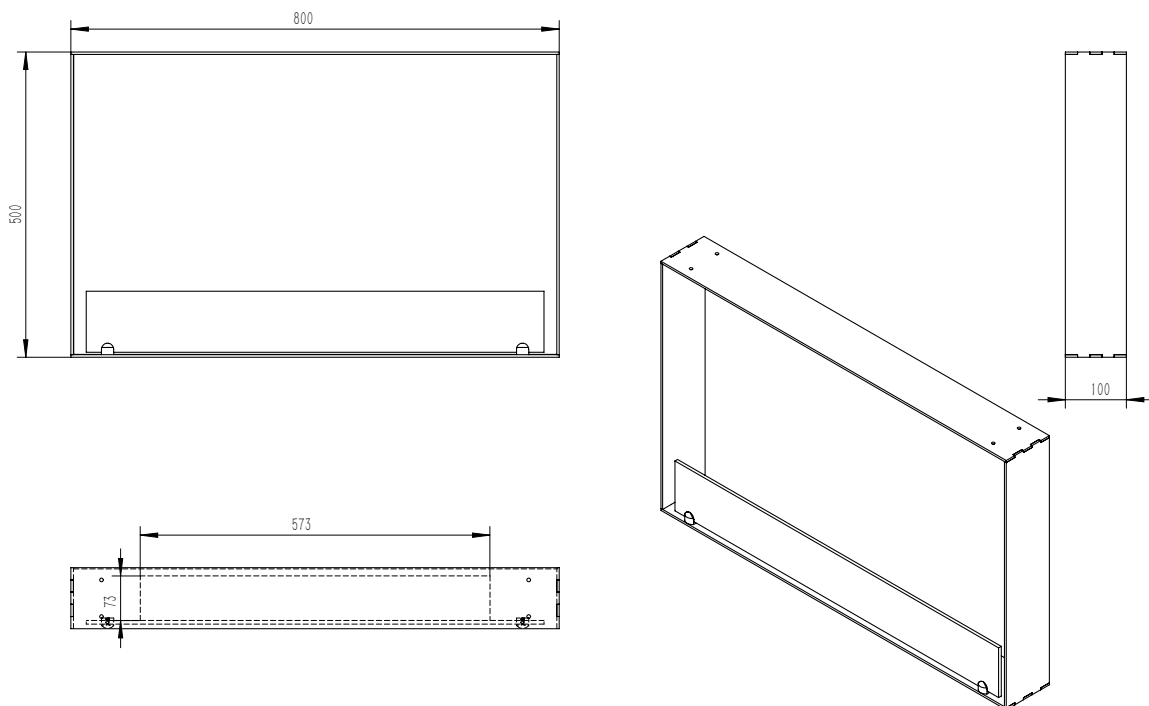

# Foco One 800 Ultra Slim

BIO-30-132

## TECHNICAL SPECIFICATIONS

Type	Built-in Bioethanol Fireplace
Size	<b>Height:</b> 500 mm <b>Width:</b> 800 mm / <b>Depth:</b> 100 mm (Height with burner: 603 mm)
Materials	Steel
Weight	Approx. 16 kg
Burner	Adjustable Manuel bioethanol burner (Burner width: 600 mm / Flame width: 420 mm)
Capacity	3.0 Liter
Usage	Approx 0.43 L/h - Up to 7h00m per filling
Fuel	Bioethanol (Recommended 96,6% alcohol)
Colour	Black
Heat Output	3.00 kW
Electricity	No